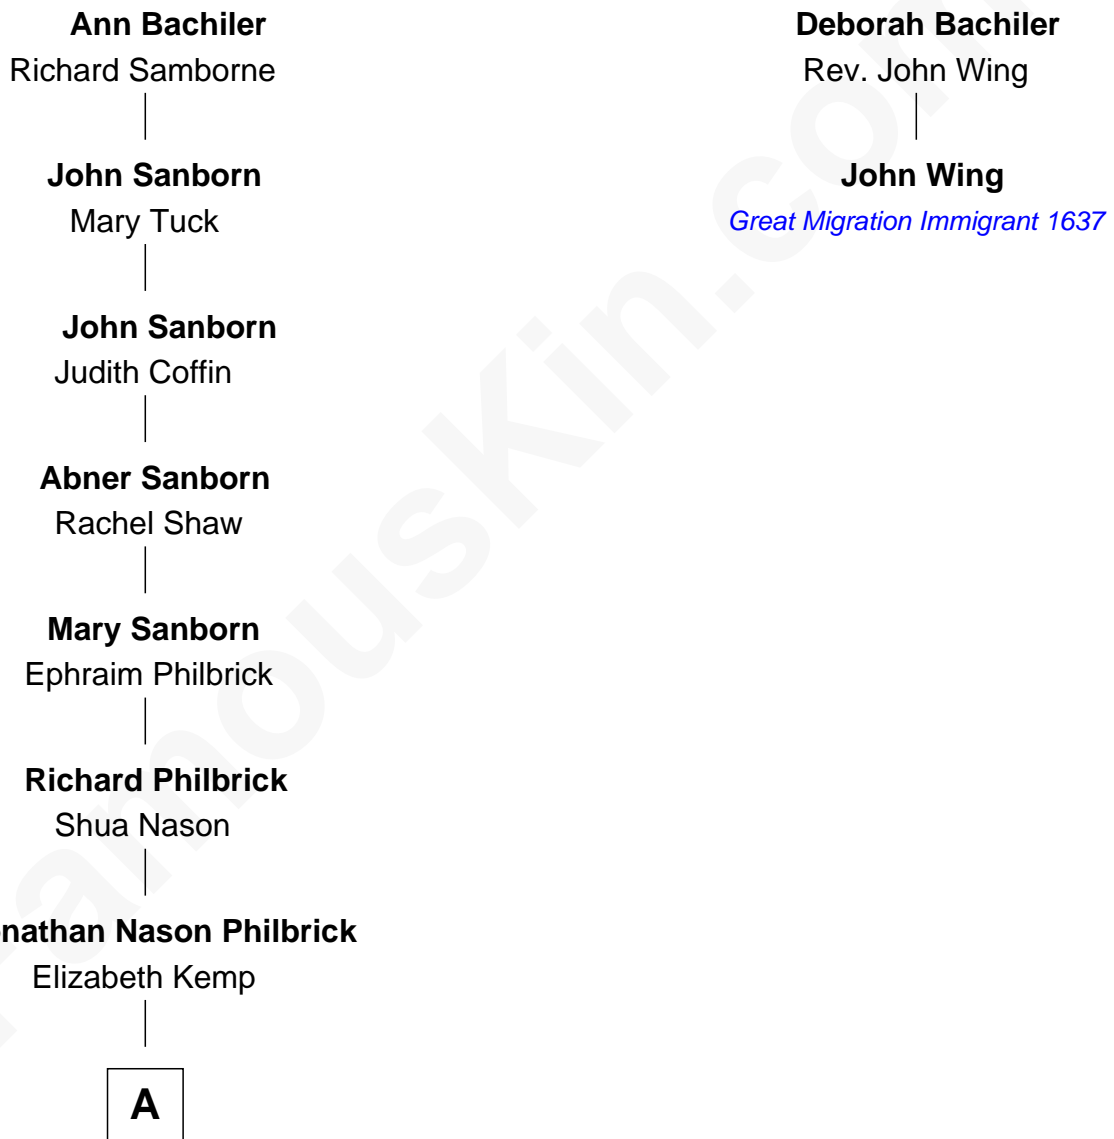

# FamousKin.com Relationship Chart of

**Nathaniel Philbrick**

*Author of In the Heart of the Sea*

1st cousin 11 times removed of

**John Wing**

*(c1613 - 1699) Great Migration Immigrant 1637*

**Stephen Bachiler**

**A**

—  
**Horace Philbrick**

Rebecca Hogg

—  
**Horace R. Philbrick**

Susan Rebecca Furnald

—  
**Charles H. Philbrick**

Anna Louise Dunlap

—  
**Clarence Horace Philbrick**

Mary Fredrika Koopman

—  
**Thomas L. Philbrick**

Marianne Dennis

—  
**Nathaniel Philbrick**

*Author, [In the Heart of the Sea](#)*