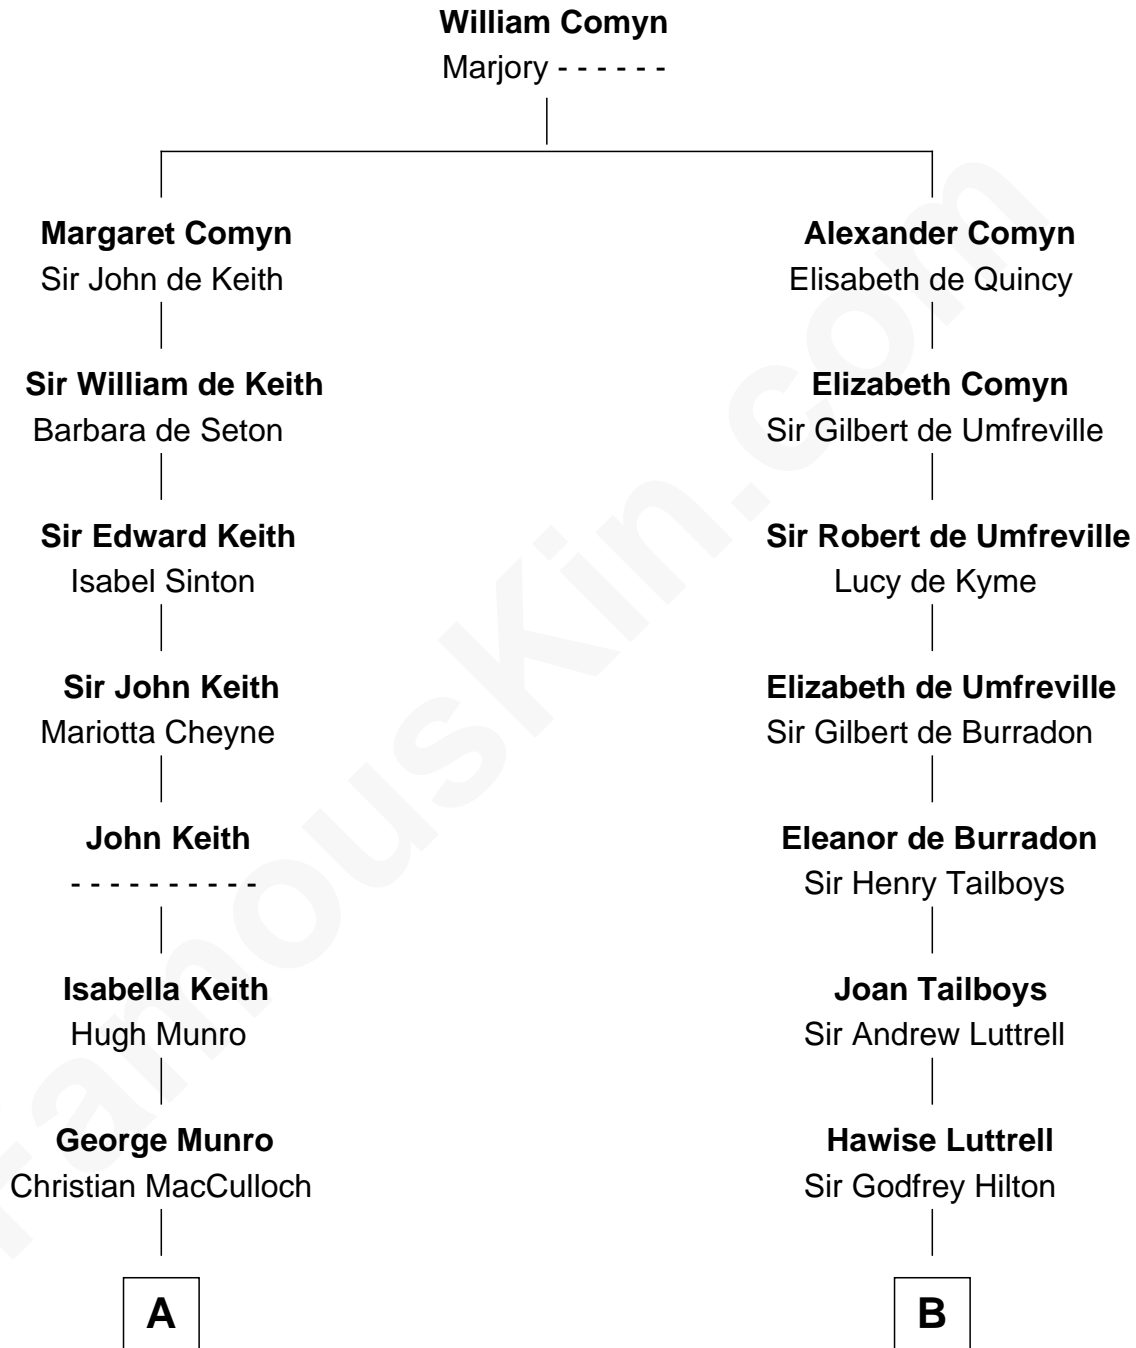

FamousKin.com Relationship Chart of

Nathaniel Philbrick

Author of In the Heart of the Sea

18th cousin 2 times removed of

Nicholas Gilman

Signer of the U.S. Constitution

C

Charles Dennis

Anne - - - - -

Gerald Monroe Dennis

Jennie L. Kramer

Marianne Dennis

Thomas L. Philbrick

Nathaniel Philbrick

Author, [In the Heart of the Sea](#)

D