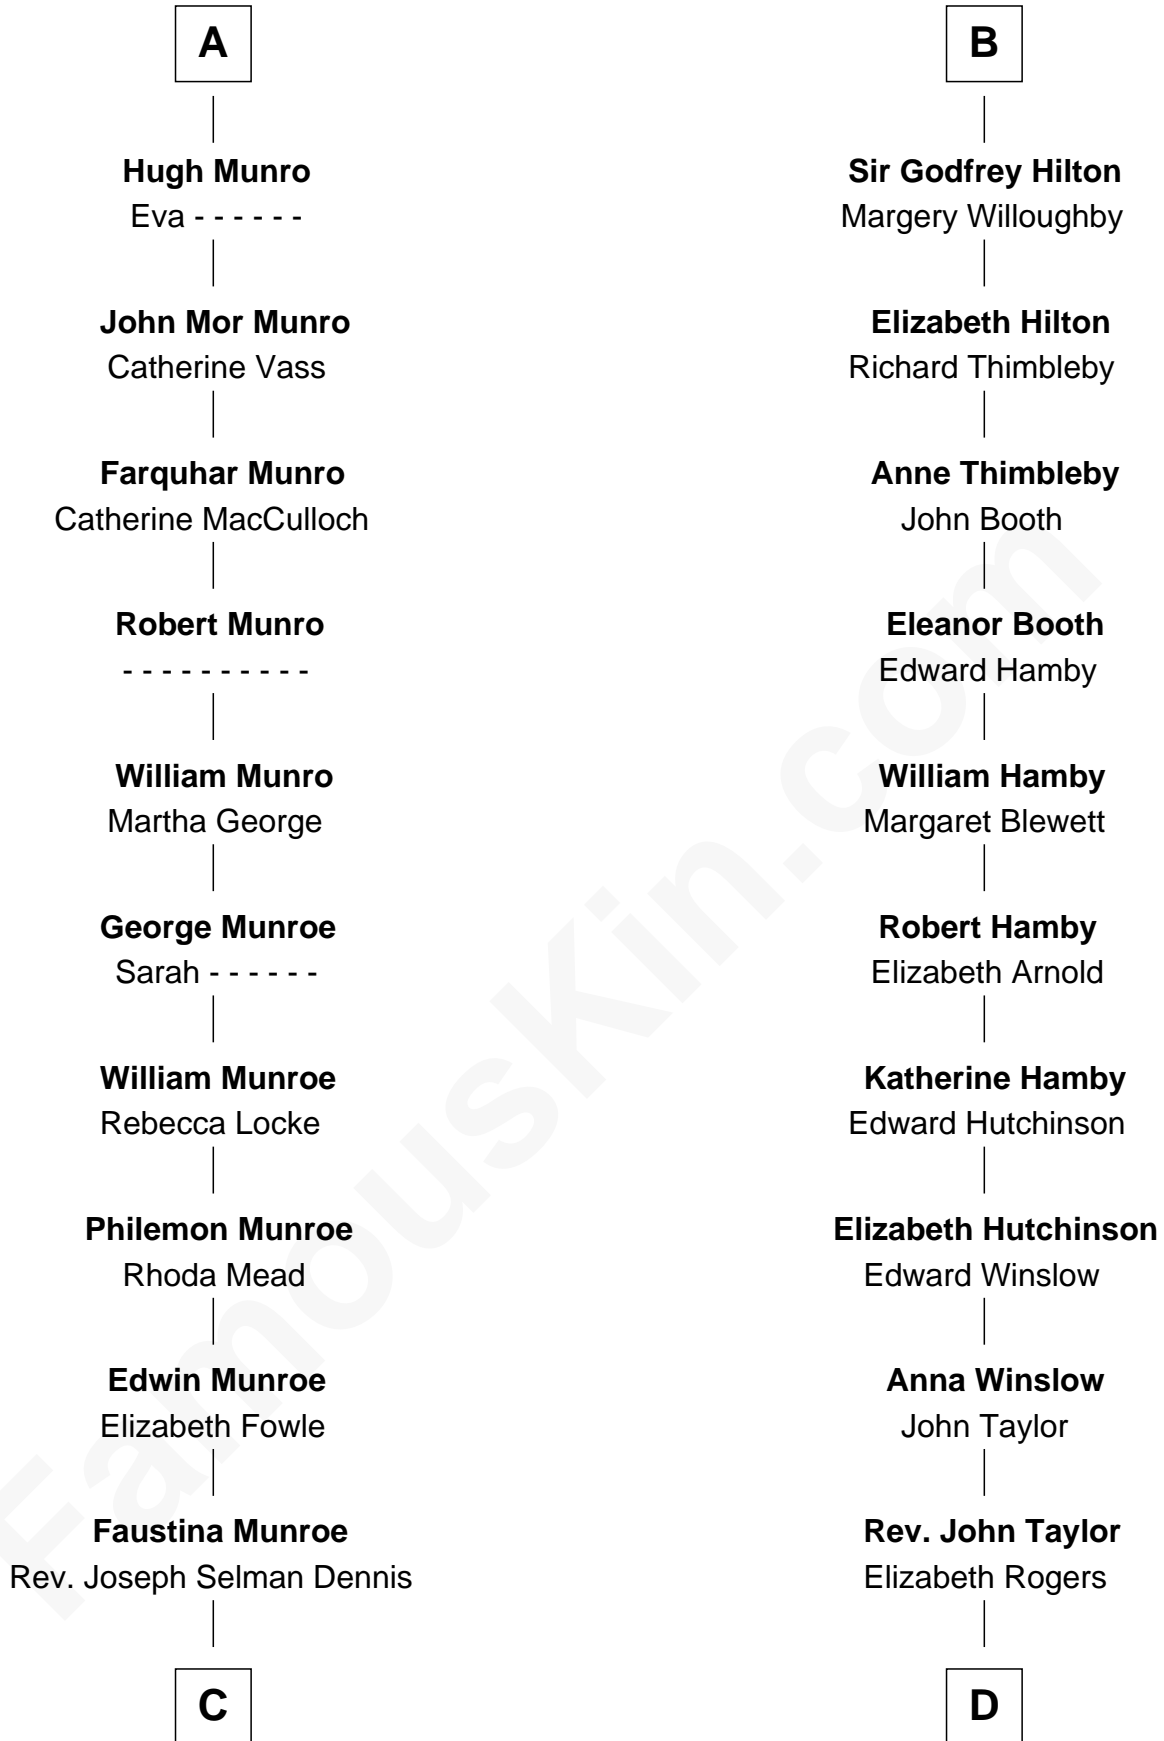

FamousKin.com Relationship Chart of

Nathaniel Philbrick

Author of In the Heart of the Sea

18th cousin 2 times removed of

Nicholas Gilman

Signer of the U.S. Constitution

C

Charles Dennis

Anne - - - - -

Gerald Monroe Dennis

Jennie L. Kramer

Marianne Dennis

Thomas L. Philbrick

Nathaniel Philbrick

Author, [In the Heart of the Sea](#)

D