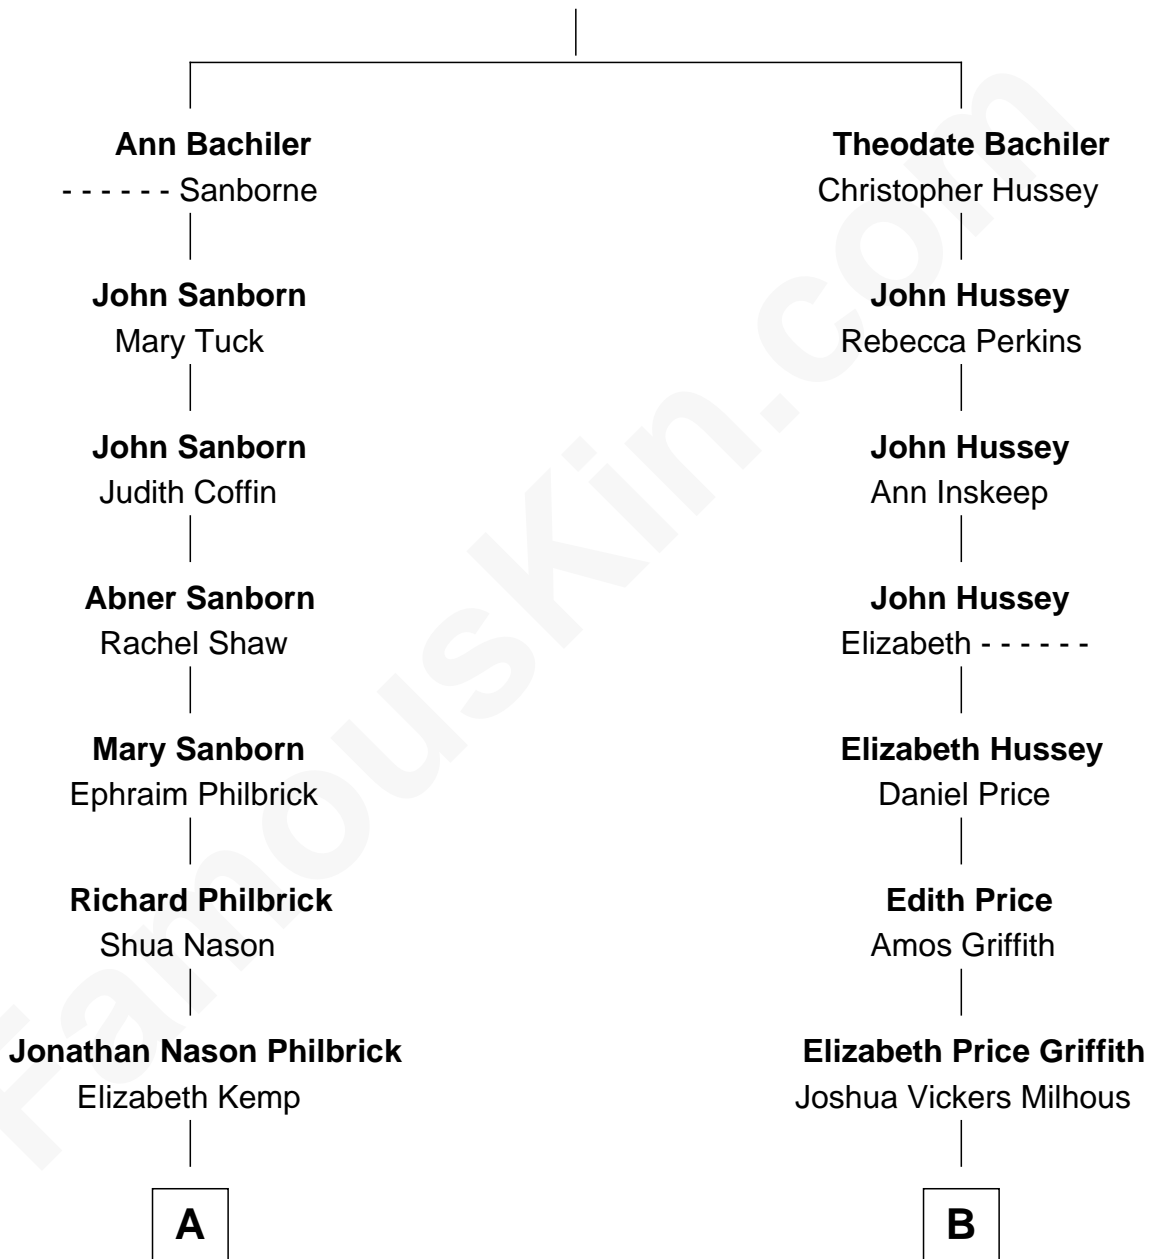

FamousKin.com Relationship Chart of

Nathaniel Philbrick

Author of In the Heart of the Sea

9th cousin 3 times removed of

Richard Nixon

37th U.S. President

Stephen Bachiler

A

Horace Philbrick

Rebecca Hogg

Horace R. Philbrick

Susan Rebecca Furnald

Charles H. Philbrick

Anna Louise Dunlap

Clarence Horace Philbrick

Mary Fredrika Koopman

Thomas L. Philbrick

Marianne Dennis

Nathaniel Philbrick

Author, [In the Heart of the Sea](#)

B

Franklin Milhous

Almira Park Burdg

Hannah Milhous