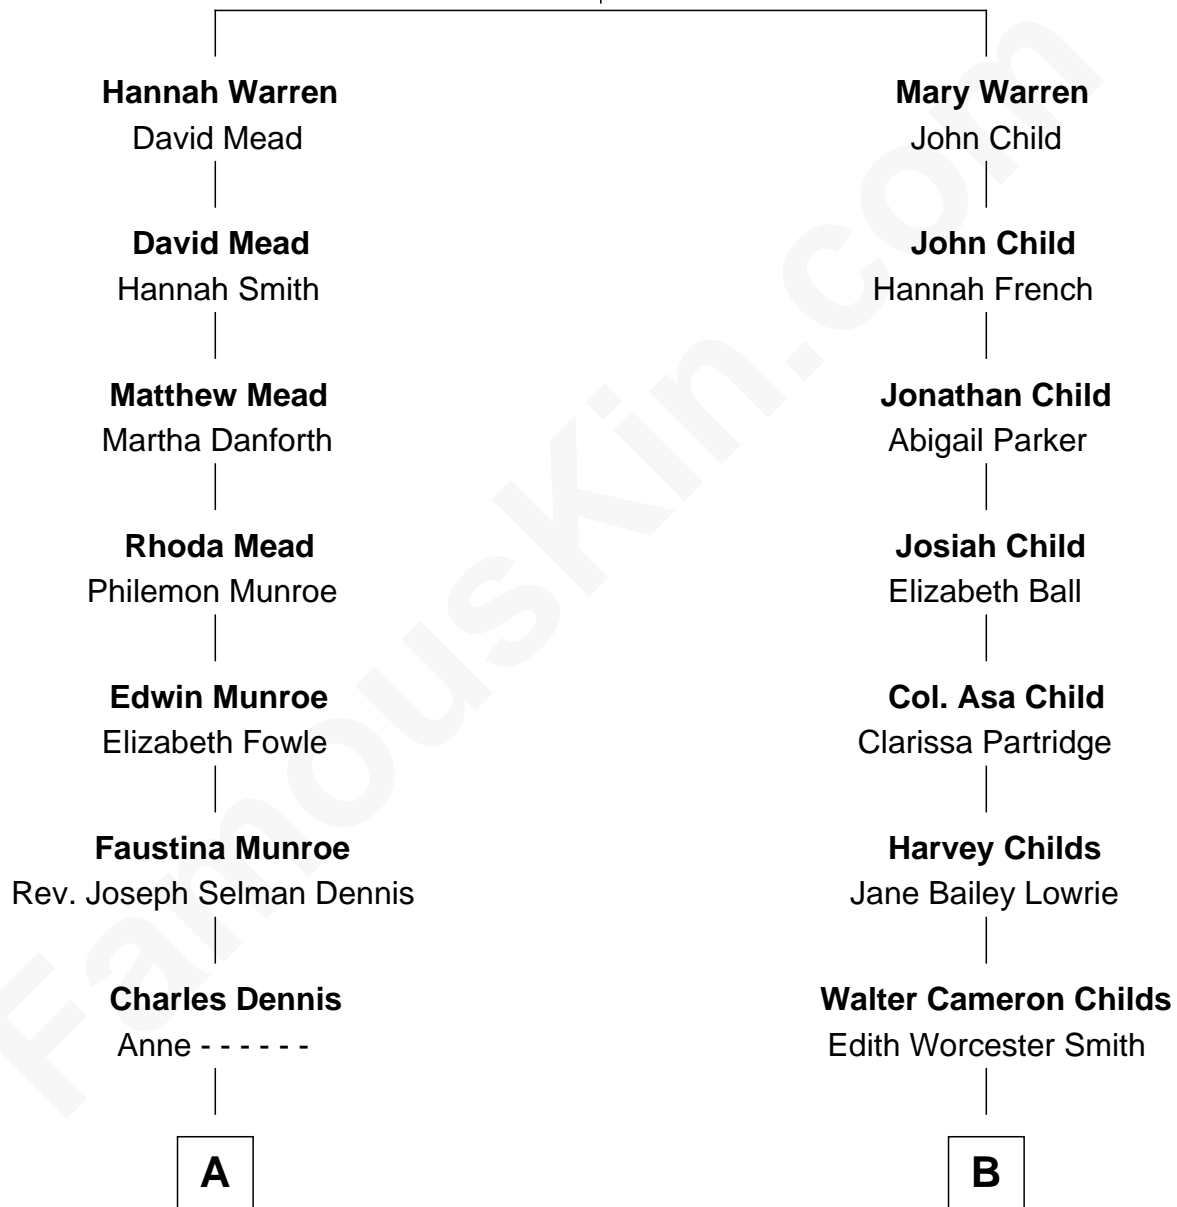

FamousKin.com Relationship Chart of

Nathaniel Philbrick

Author of In the Heart of the Sea

9th cousin 1 time removed of

Jake Gyllenhaal

Movie Actor

Daniel Warren

Mary Barron

A

Gerald Monroe Dennis

Jennie L. Kramer

Marianne Dennis

Thomas L. Philbrick

Nathaniel Philbrick

Author, [In the Heart of the Sea](#)

B