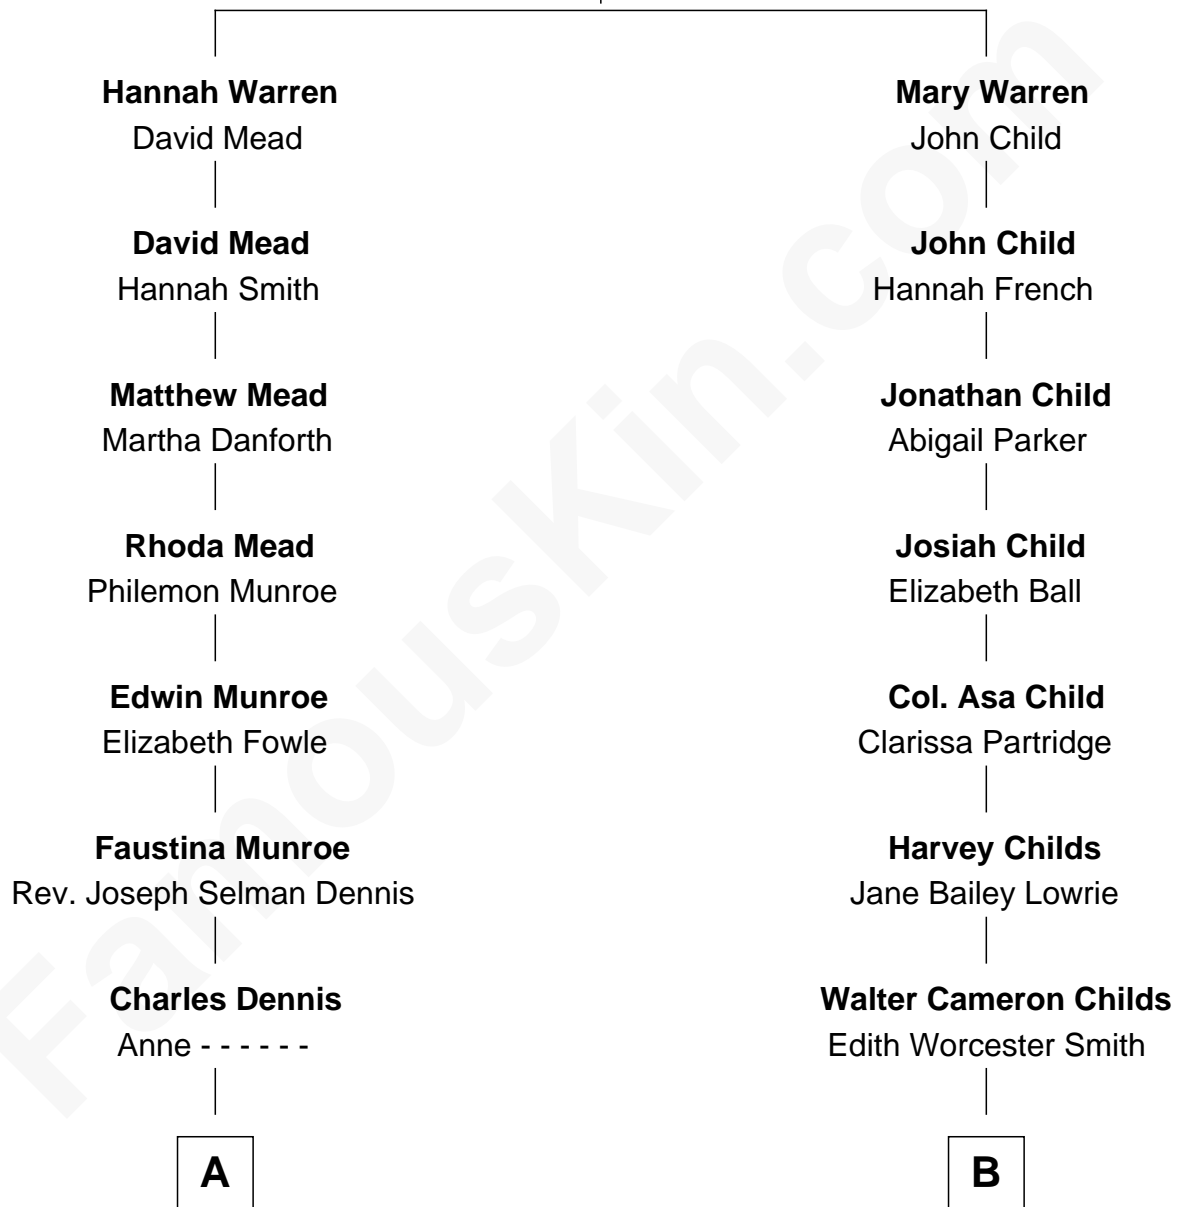

FamousKin.com Relationship Chart of

Nathaniel Philbrick

Author of In the Heart of the Sea

9th cousin 1 time removed of

Maggie Gyllenhaal

Movie Actress

Daniel Warren

Mary Barron

A

Gerald Monroe Dennis

Jennie L. Kramer

Marianne Dennis

Thomas L. Philbrick

Nathaniel Philbrick

Author, [In the Heart of the Sea](#)

B