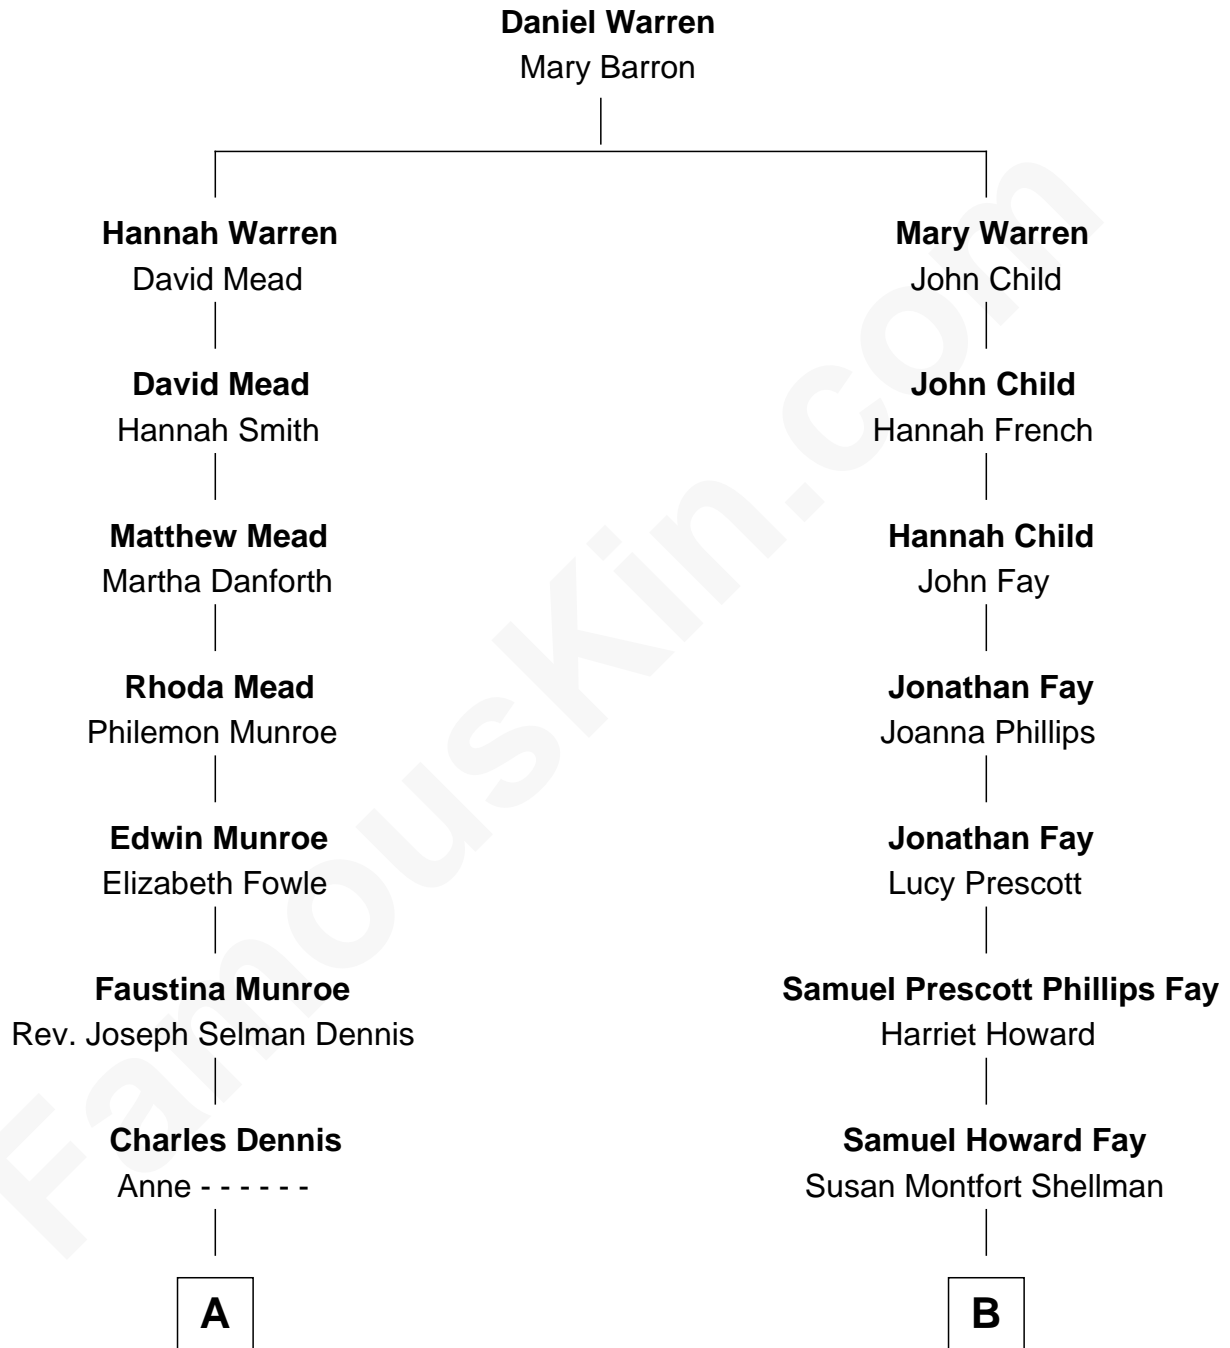

# FamousKin.com Relationship Chart of

**Nathaniel Philbrick**

*Author of In the Heart of the Sea*

9th cousin 2 times removed of

**Jeb Bush**

*43rd Governor of Florida*

**A**

**Gerald Monroe Dennis**

Jennie L. Kramer

**Marianne Dennis**

Thomas L. Philbrick

**Nathaniel Philbrick**

*Author, [In the Heart of the Sea](#)*

**B**

**Harriet Eleanor Fay**

Rev. James Smith Bush

**Samuel Prescott Bush**

Flora Sheldon

**Prescott Sheldon Bush**

Dorothy Wear Walker

**George Herbert Walker Bush**

Barbara Pierce

**Jeb Bush**

*43rd Governor of Florida*