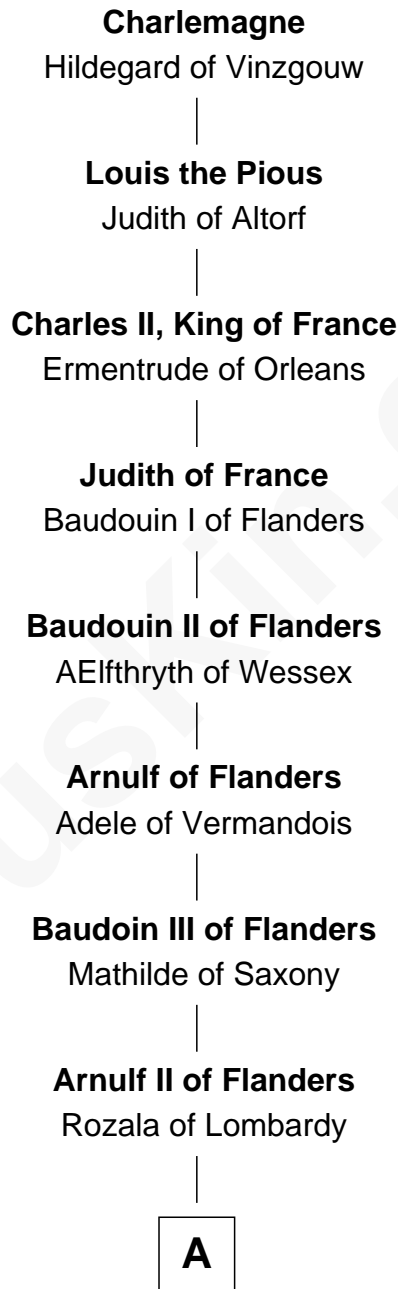

# FamousKin.com Relationship Chart of

**Nathaniel Philbrick**

*Author of In the Heart of the Sea*

**37th Great-grandson of**

**Charlemagne**

*King of the Franks*

**A**

**Baudoin IV of Flanders**

Ogive of Luxembourg

**Baudoin V of Flanders**

Adela of France

**Matilda of Flanders**

William I, King of England

**Henry I, King of England**

Maud of Scotland

**Maud of England**

Geoffrey Plantagenet

**Henry II, King of England**

Eleanor of Aquitaine

**John, King of England**

Isabelle of Angoulême

**Sir Richard of Cornwall**

-----  
**Sir Walter de Cornwall**

-----  
**Margaret de Cornwall**