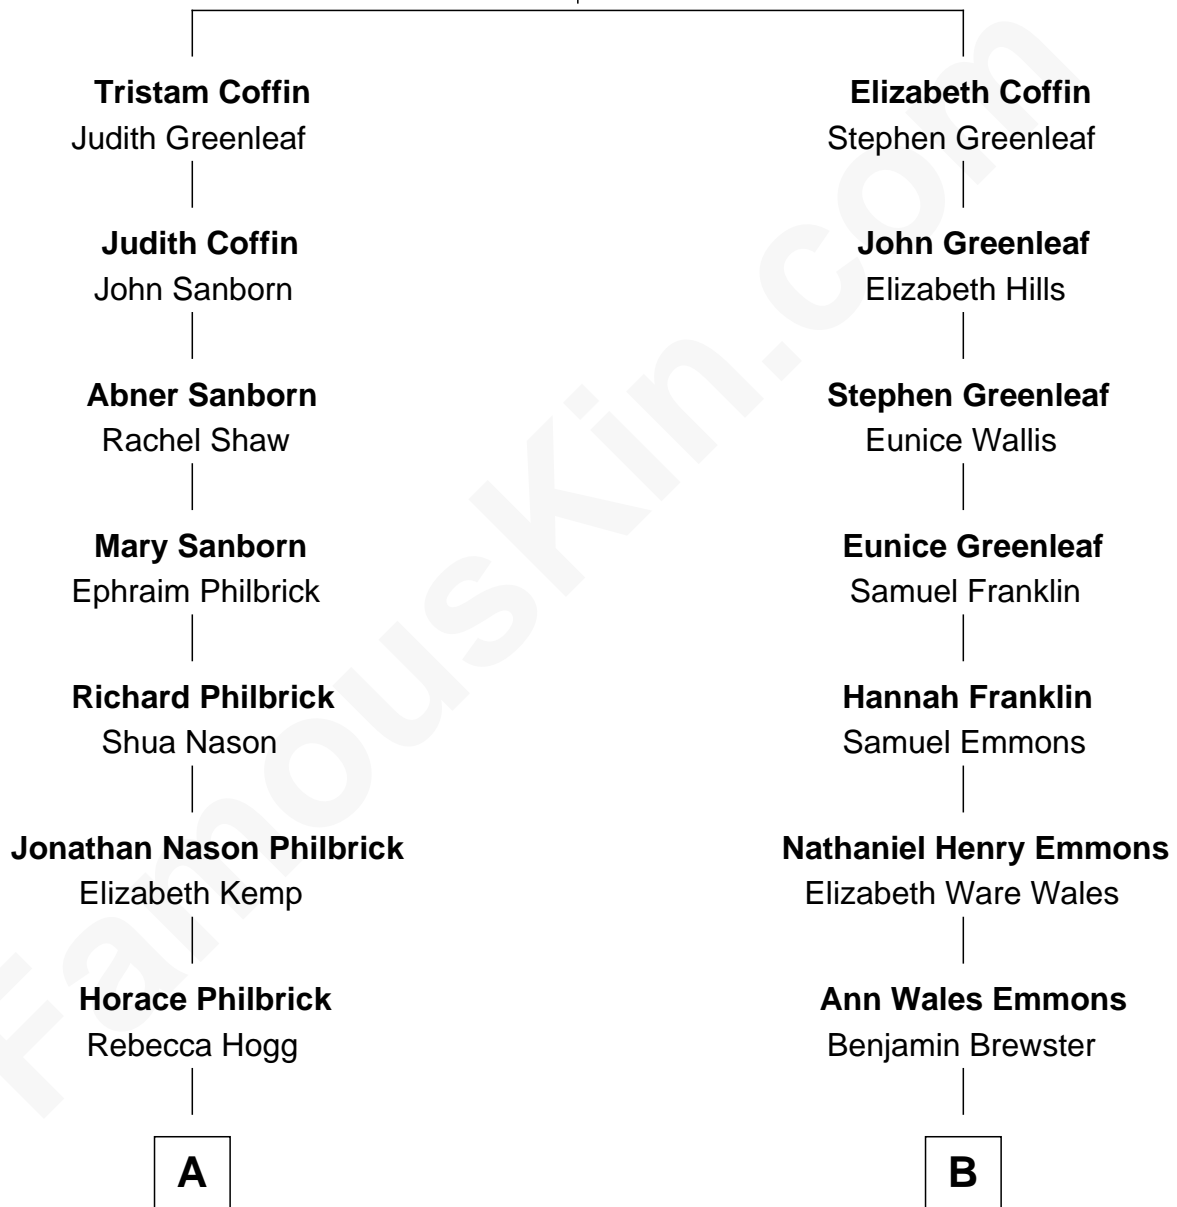

FamousKin.com Relationship Chart of

Nathaniel Philbrick

Author of In the Heart of the Sea

10th cousin 1 time removed of

Paget Brewster

TV Actress

Tristram Coffin

Dionis Stevens

A

Horace R. Philbrick
Susan Rebecca Furnald

Charles H. Philbrick
Anna Louise Dunlap

Clarence Horace Philbrick
Mary Fredrika Koopman

Thomas L. Philbrick
Marianne Dennis

Nathaniel Philbrick
Author, In the Heart of the Sea