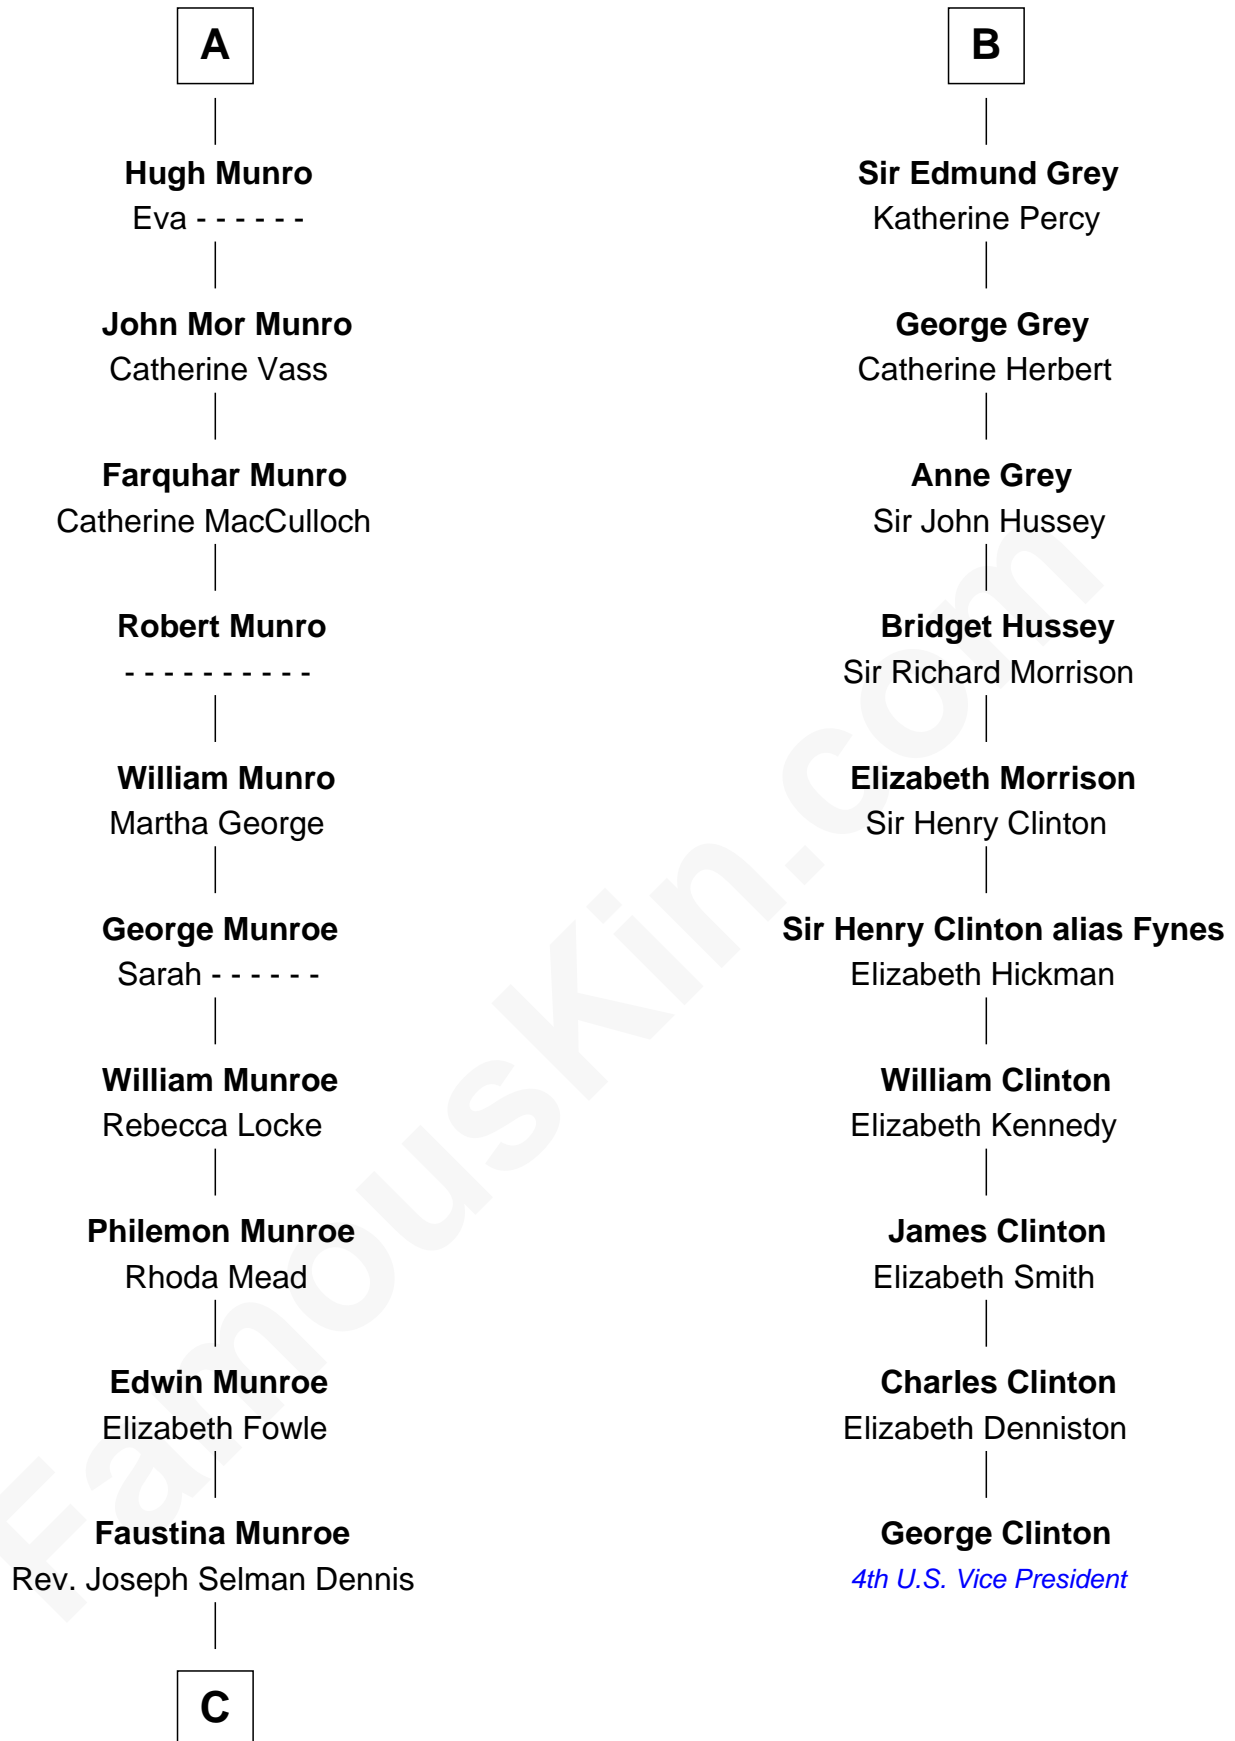

FamousKin.com Relationship Chart of

Nathaniel Philbrick

Author of In the Heart of the Sea

16th cousin 4 times removed of

George Clinton

4th U.S. Vice President

William Comyn

Marjory - - - - -

Lord Alexander Comyn

Joan le Latimer

Alice Comyn

Henry de Beaumont

Isabella de Beaumont

Henry of Lancaster

Blanche of Lancaster

John of Gaunt

Elizabeth of Lancaster

John de Holand

Constance de Holand

Sir John Grey

B

C

Charles Dennis

Anne - - - - -