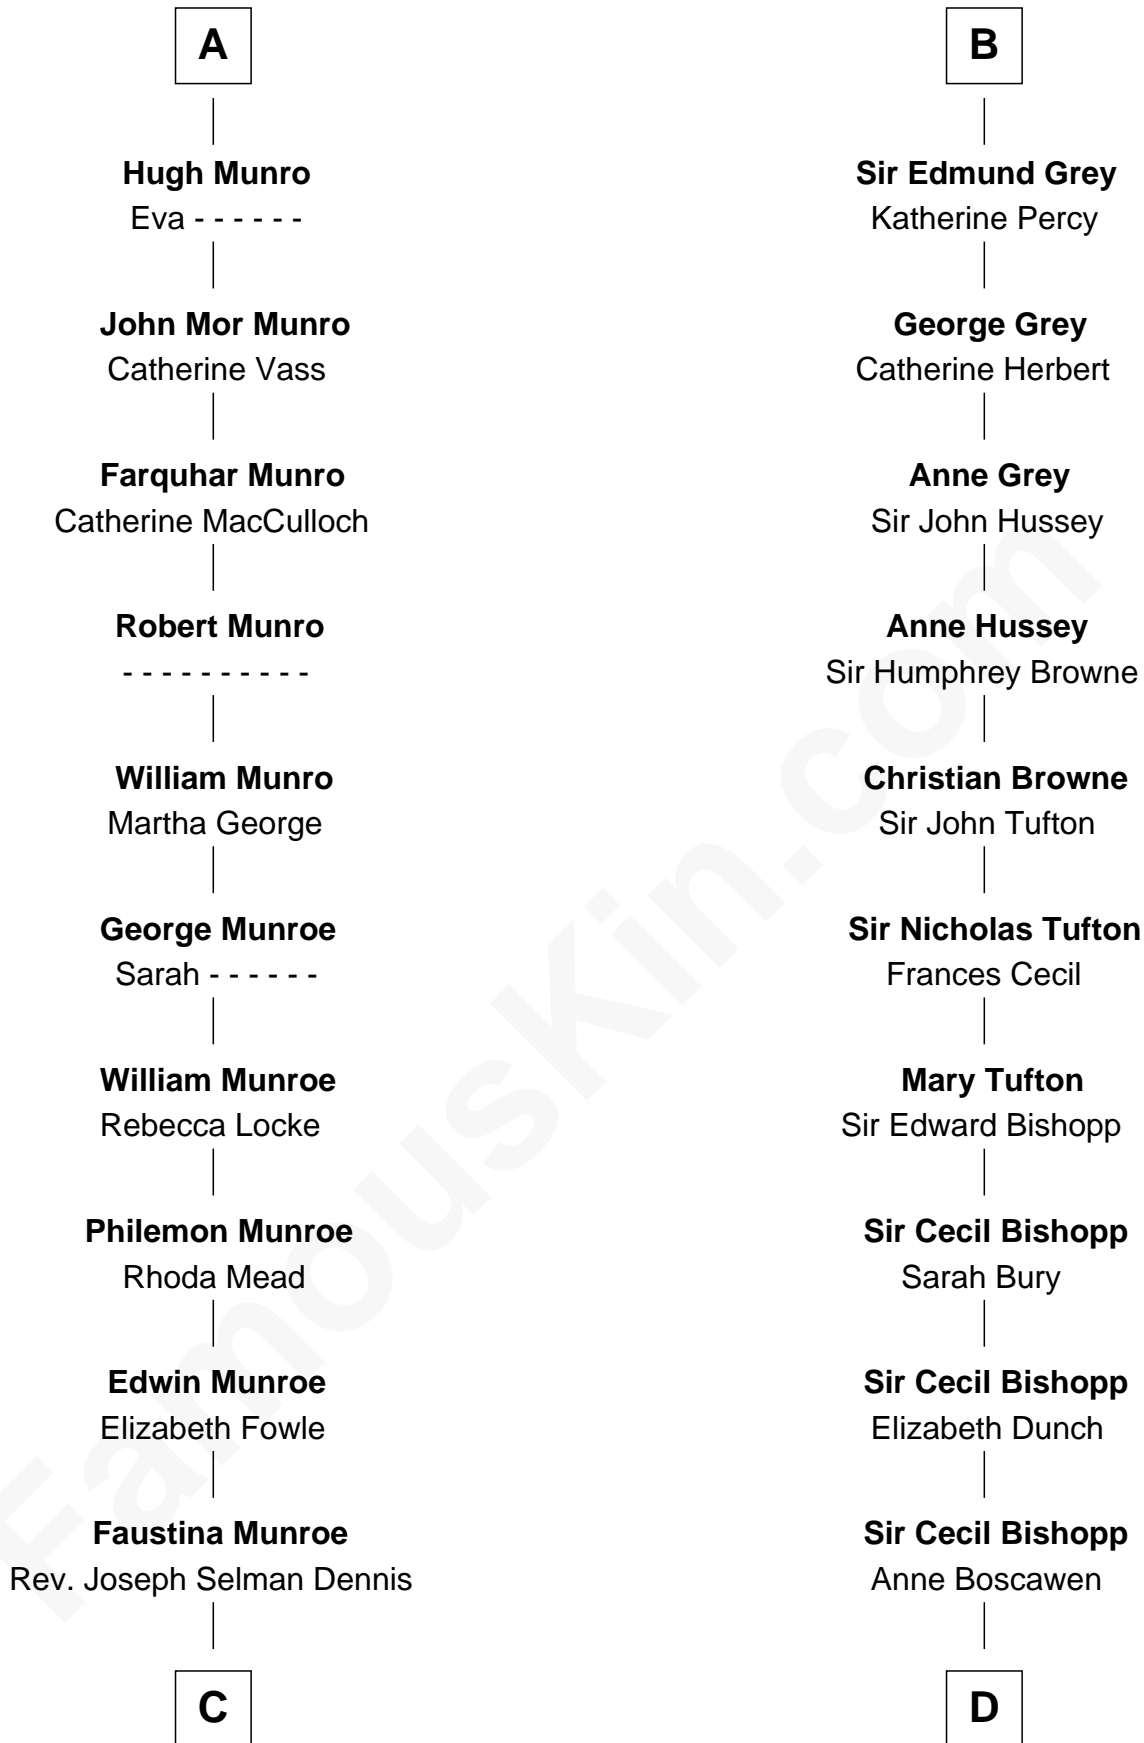

FamousKin.com Relationship Chart of

Nathaniel Philbrick

Author of In the Heart of the Sea

19th cousin 1 time removed of

Lt. Gen. James Brudenell

Leader of the "Charge of the Light Brigade"

C

Charles Dennis

Anne - - - - -

Gerald Monroe Dennis

Jennie L. Kramer

Marianne Dennis

Thomas L. Philbrick

Nathaniel Philbrick

Author, In the Heart of the Sea

D