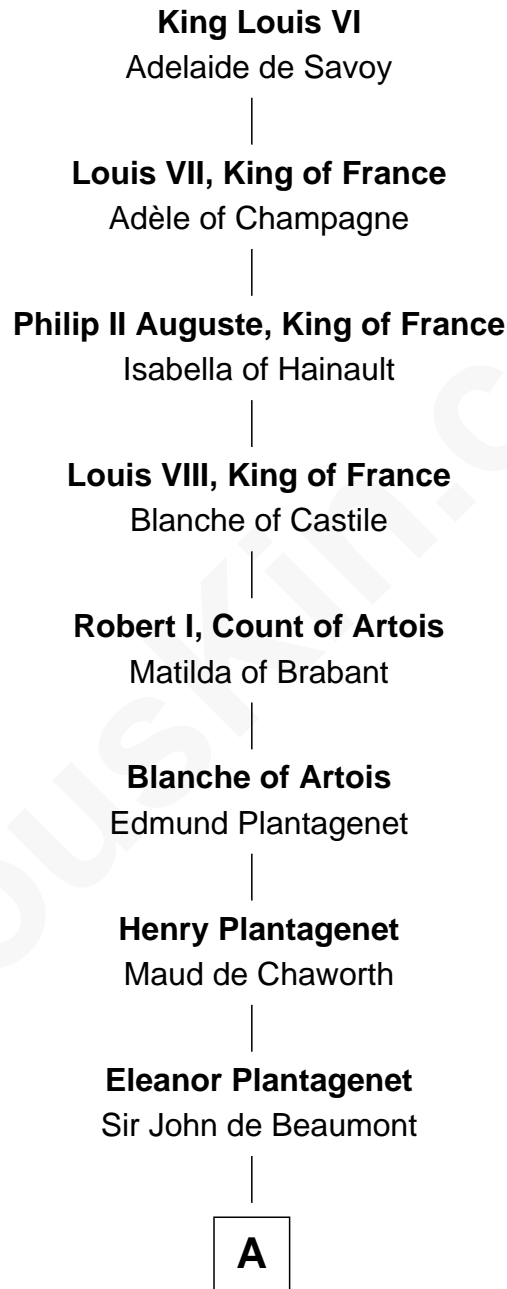

FamousKin.com Relationship Chart of

Nathaniel Philbrick

Author of In the Heart of the Sea

27th Great-grandson of

King Louis VI

King of France

A

Henry de Beaumont

Margaret de Vere

Sir John de Beaumont
Katherine de Everingham

Elizabeth Beaumont
Sir William Botreaux

Margaret Botreaux
Sir Robert Hungerford

Eleanor Hungerford
Sir John White

Robert White
Margaret Gainsford