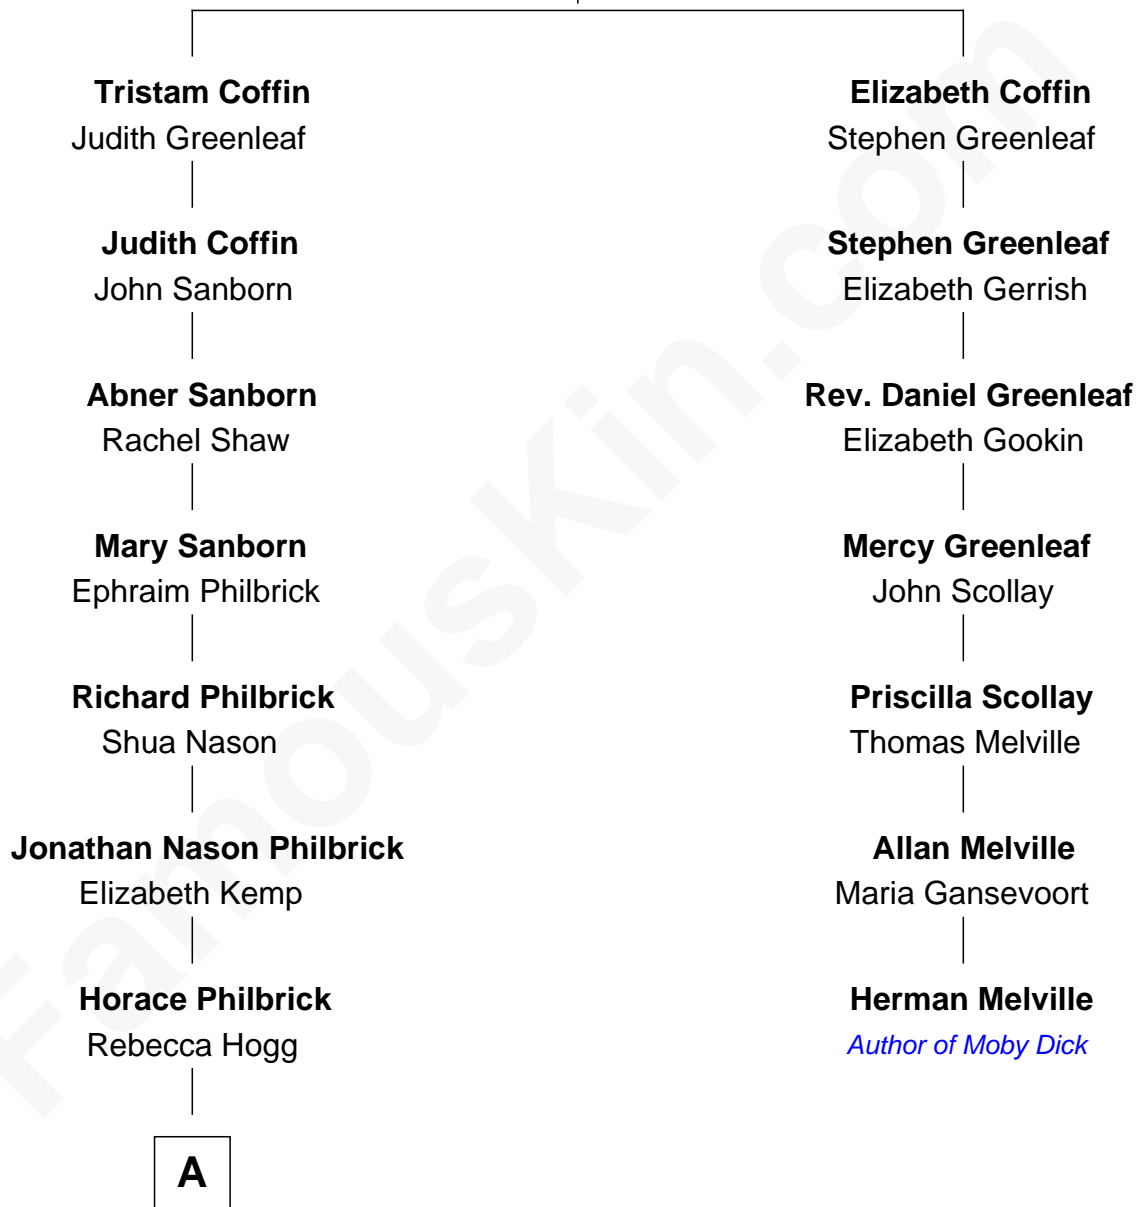

FamousKin.com Relationship Chart of

Nathaniel Philbrick

Author of In the Heart of the Sea

6th cousin 5 times removed of

Herman Melville

Author of Moby Dick

Tristram Coffin

Dionis Stevens

A

—
Horace R. Philbrick
Susan Rebecca Furnald

—
Charles H. Philbrick
Anna Louise Dunlap

—
Clarence Horace Philbrick
Mary Fredrika Koopman

—
Thomas L. Philbrick
Marianne Dennis

—
Nathaniel Philbrick
Author, [In the Heart of the Sea](#)