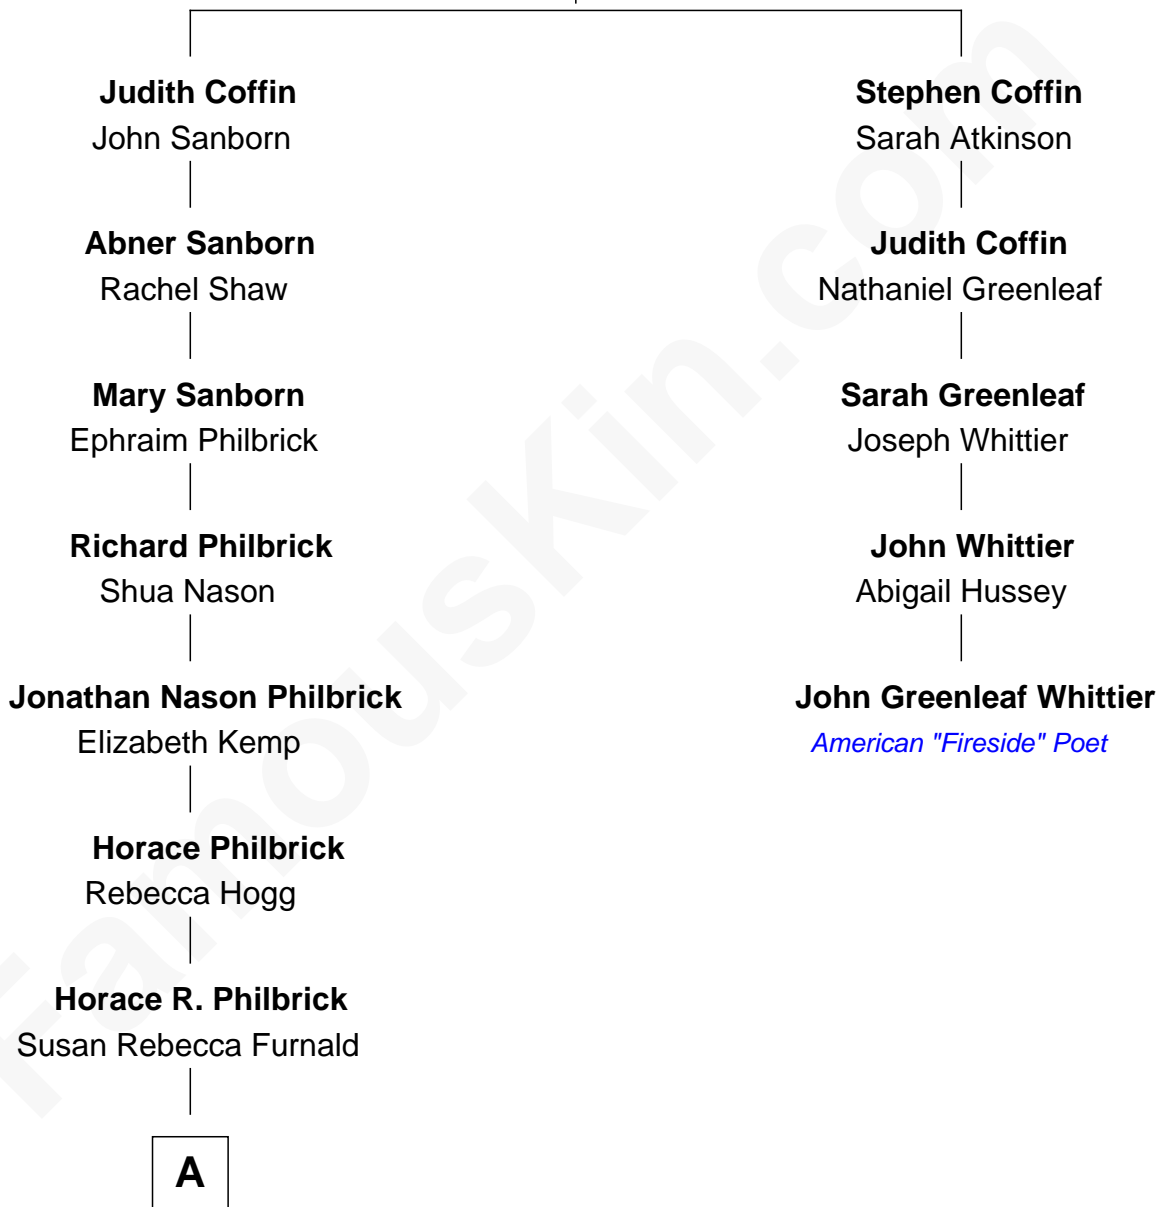

# FamousKin.com Relationship Chart of

**Nathaniel Philbrick**

*Author of In the Heart of the Sea*

4th cousin 6 times removed of

**John Greenleaf Whittier**

*American "Fireside" Poet*

**Tristram Coffin**  
Judith Greenleaf

A

Charles H. Philbrick

Anna Louise Dunlap

Clarence Horace Philbrick

Mary Fredrika Koopman

Thomas L. Philbrick

Marianne Dennis

Nathaniel Philbrick

*Author, [In the Heart of the Sea](#)*