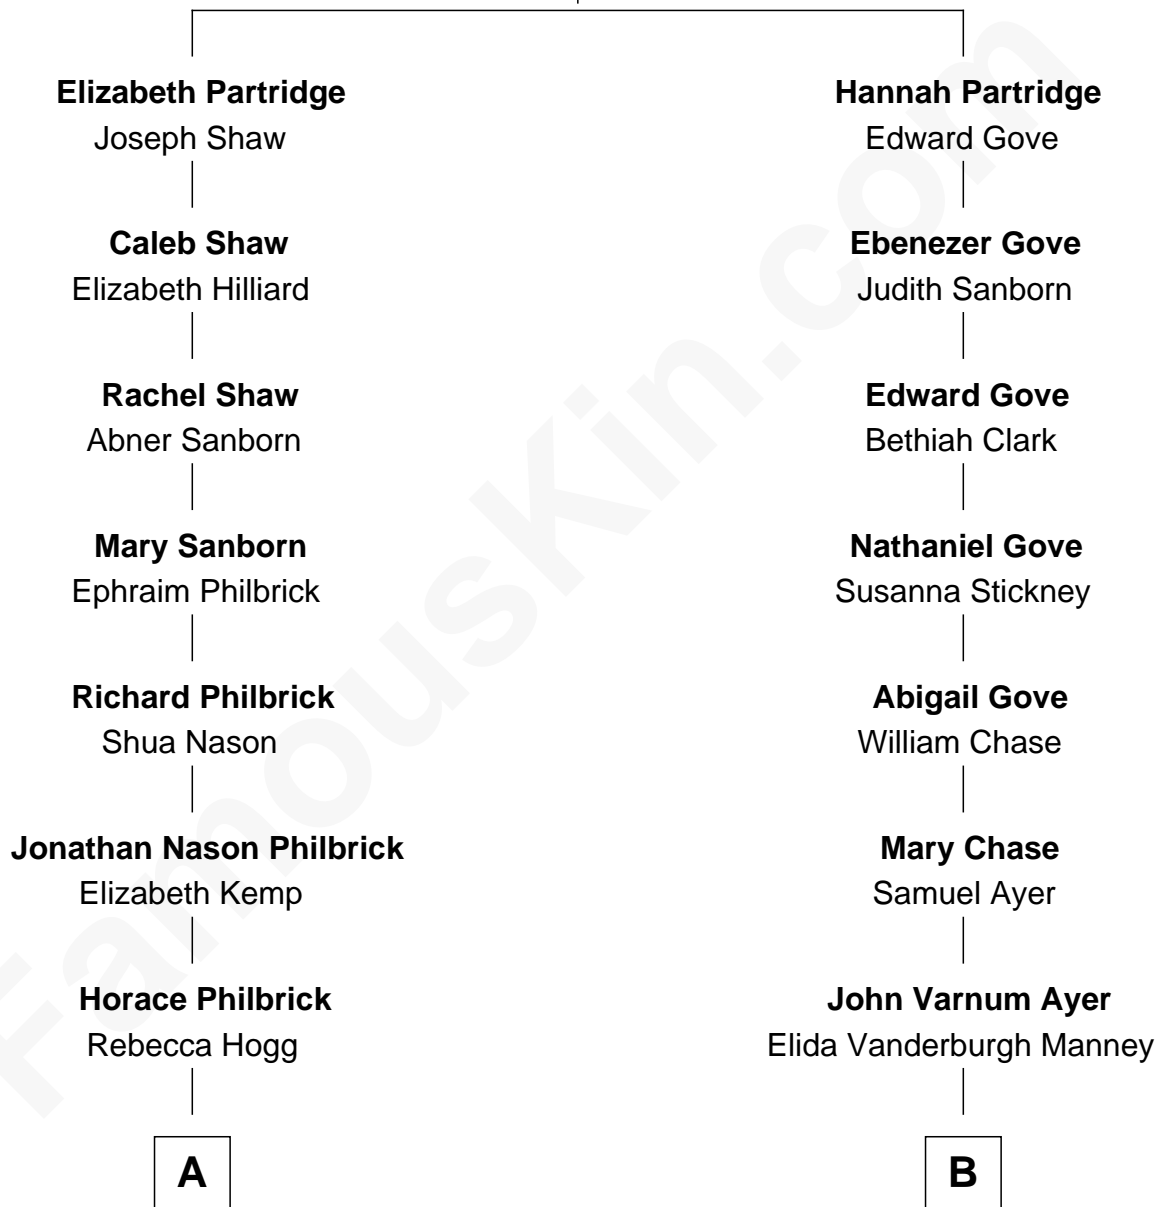

FamousKin.com Relationship Chart of

Nathaniel Philbrick

Author of In the Heart of the Sea

10th cousin 1 time removed of

Gerald Ford

38th U.S. President

William Partridge

Ann Spicer

A

Horace R. Philbrick
Susan Rebecca Furnald

Charles H. Philbrick
Anna Louise Dunlap

Clarence Horace Philbrick
Mary Fredrika Koopman

Thomas L. Philbrick
Marianne Dennis

Nathaniel Philbrick
Author, In the Heart of the Sea