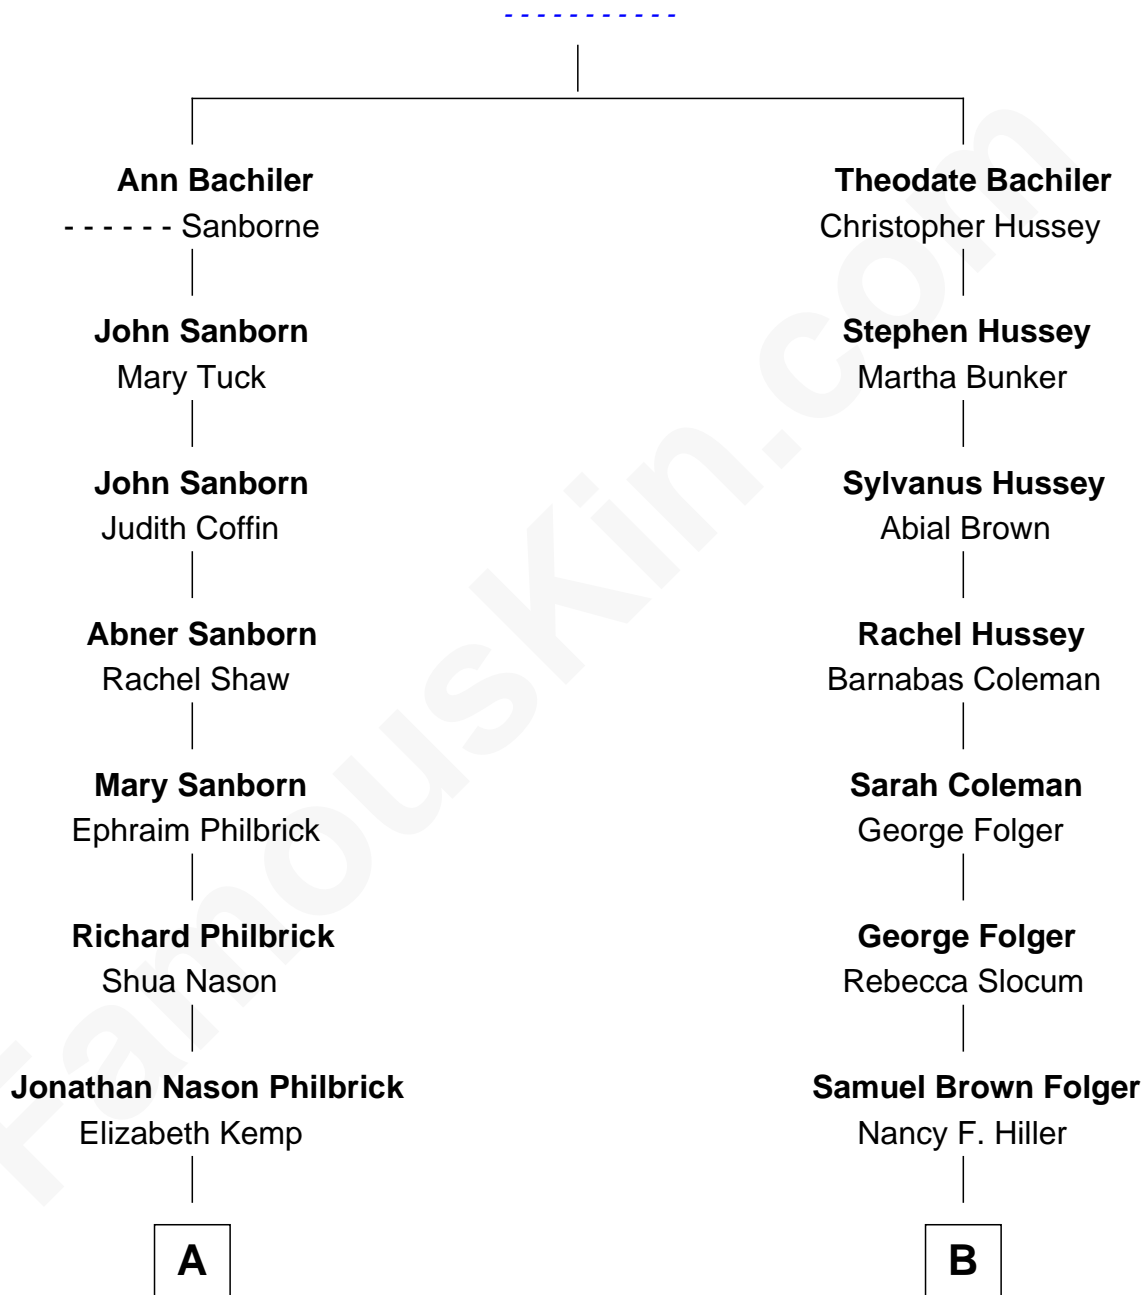

# FamousKin.com Relationship Chart of

**Nathaniel Philbrick**

*Author of In the Heart of the Sea*

8th cousin 4 times removed of

**Henry Clay Folger**

*Founder of Folger Shakespeare Library and Chairman of Standard Oil*

**Stephen Bachiler**

**A**

**Horace Philbrick**

Rebecca Hogg

**Horace R. Philbrick**

Susan Rebecca Furnald

**Charles H. Philbrick**

Anna Louise Dunlap

**Clarence Horace Philbrick**

Mary Fredrika Koopman

**Thomas L. Philbrick**

Marianne Dennis

**Nathaniel Philbrick**

*Author, [In the Heart of the Sea](#)*

**B**

**Henry Clay Folger**

Eliza Jane Clark

**Henry Clay Folger**

*Chairman of [Standard Oil](#)*