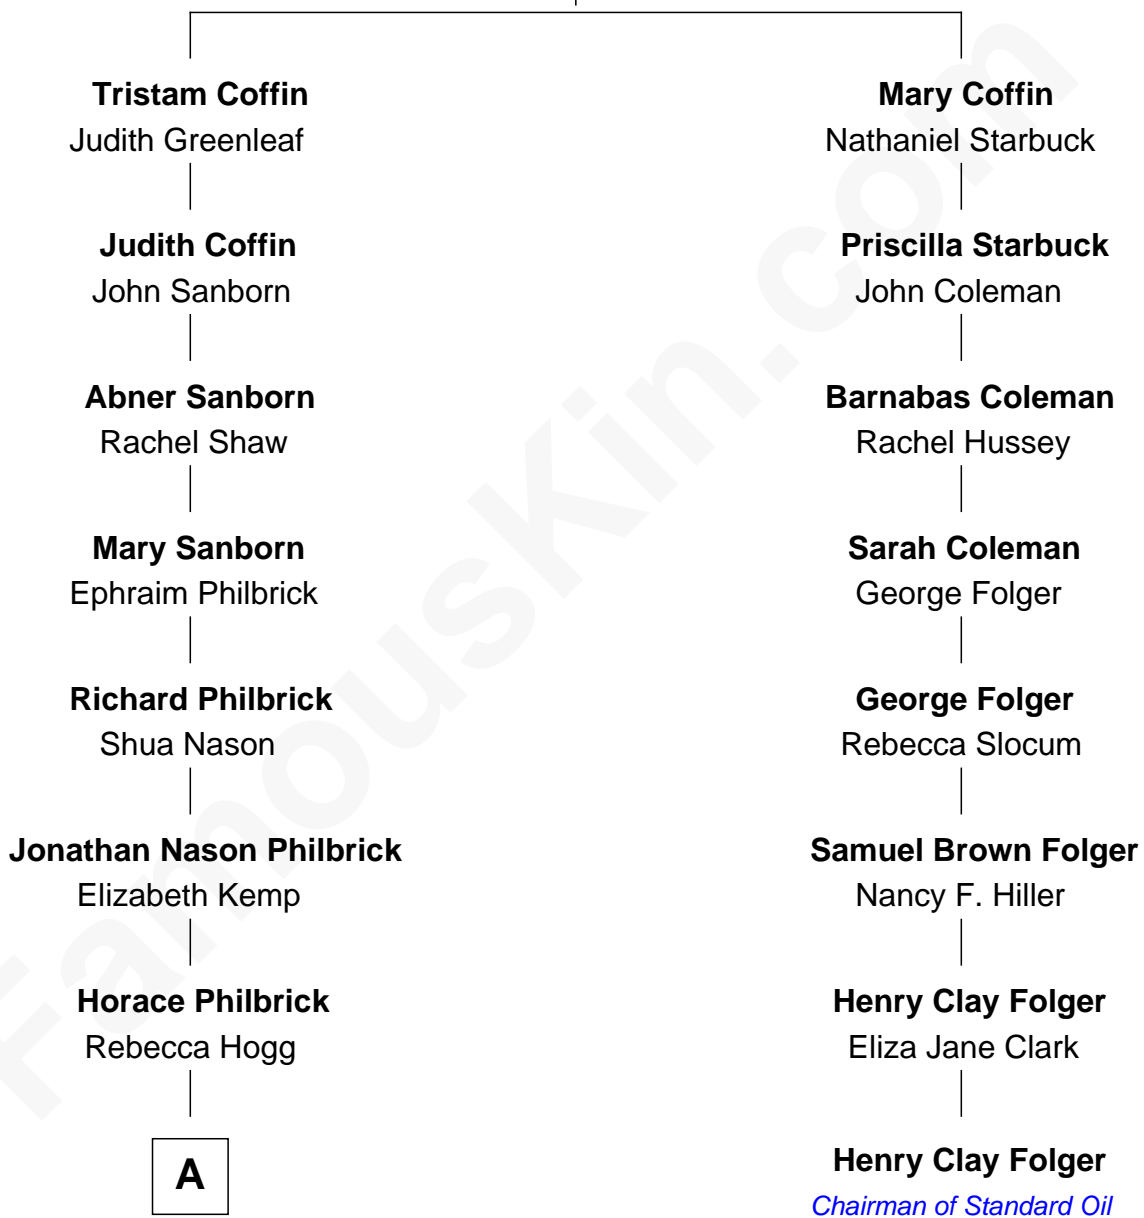

FamousKin.com Relationship Chart of

Nathaniel Philbrick

Author of In the Heart of the Sea

7th cousin 4 times removed of

Henry Clay Folger

Founder of Folger Shakespeare Library and Chairman of Standard Oil

Tristram Coffin

Dionis Stevens

A

—
Horace R. Philbrick
Susan Rebecca Furnald

—
Charles H. Philbrick
Anna Louise Dunlap

—
Clarence Horace Philbrick
Mary Fredrika Koopman

—
Thomas L. Philbrick
Marianne Dennis

—
Nathaniel Philbrick
Author, [In the Heart of the Sea](#)