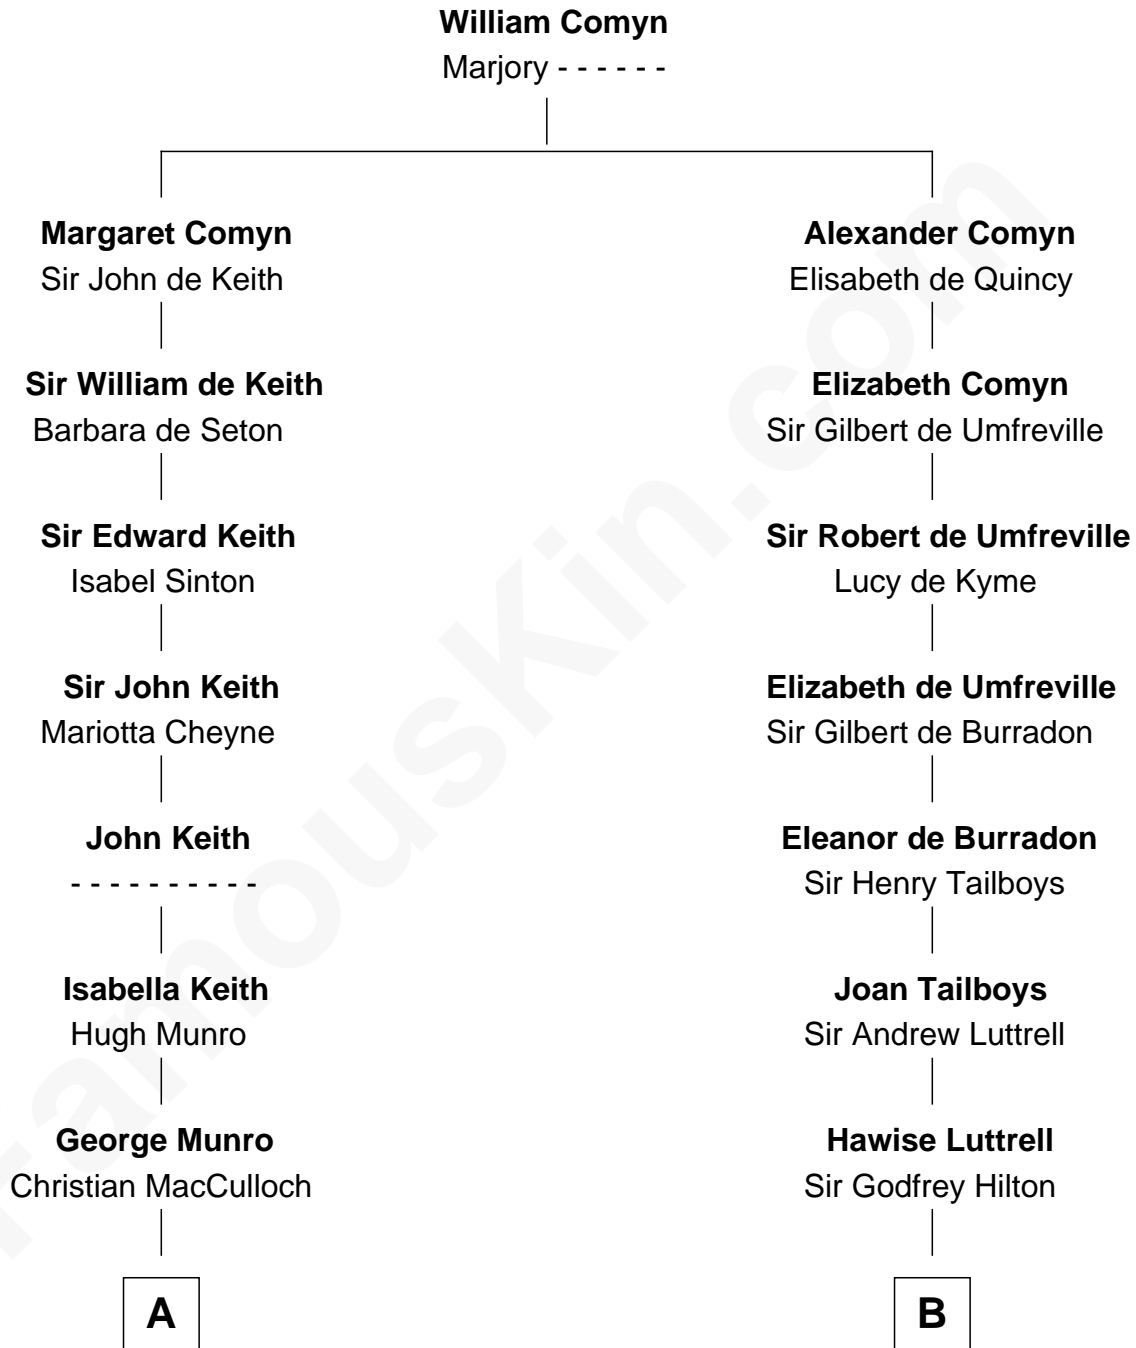

FamousKin.com Relationship Chart of

Nathaniel Philbrick

Author of In the Heart of the Sea

20th cousin 1 time removed of

Franklin D. Roosevelt

32nd U.S. President

C

Charles Dennis

Anne - - - - -

Gerald Monroe Dennis

Jennie L. Kramer

Marianne Dennis

Thomas L. Philbrick

Nathaniel Philbrick

Author, In the Heart of the Sea

D