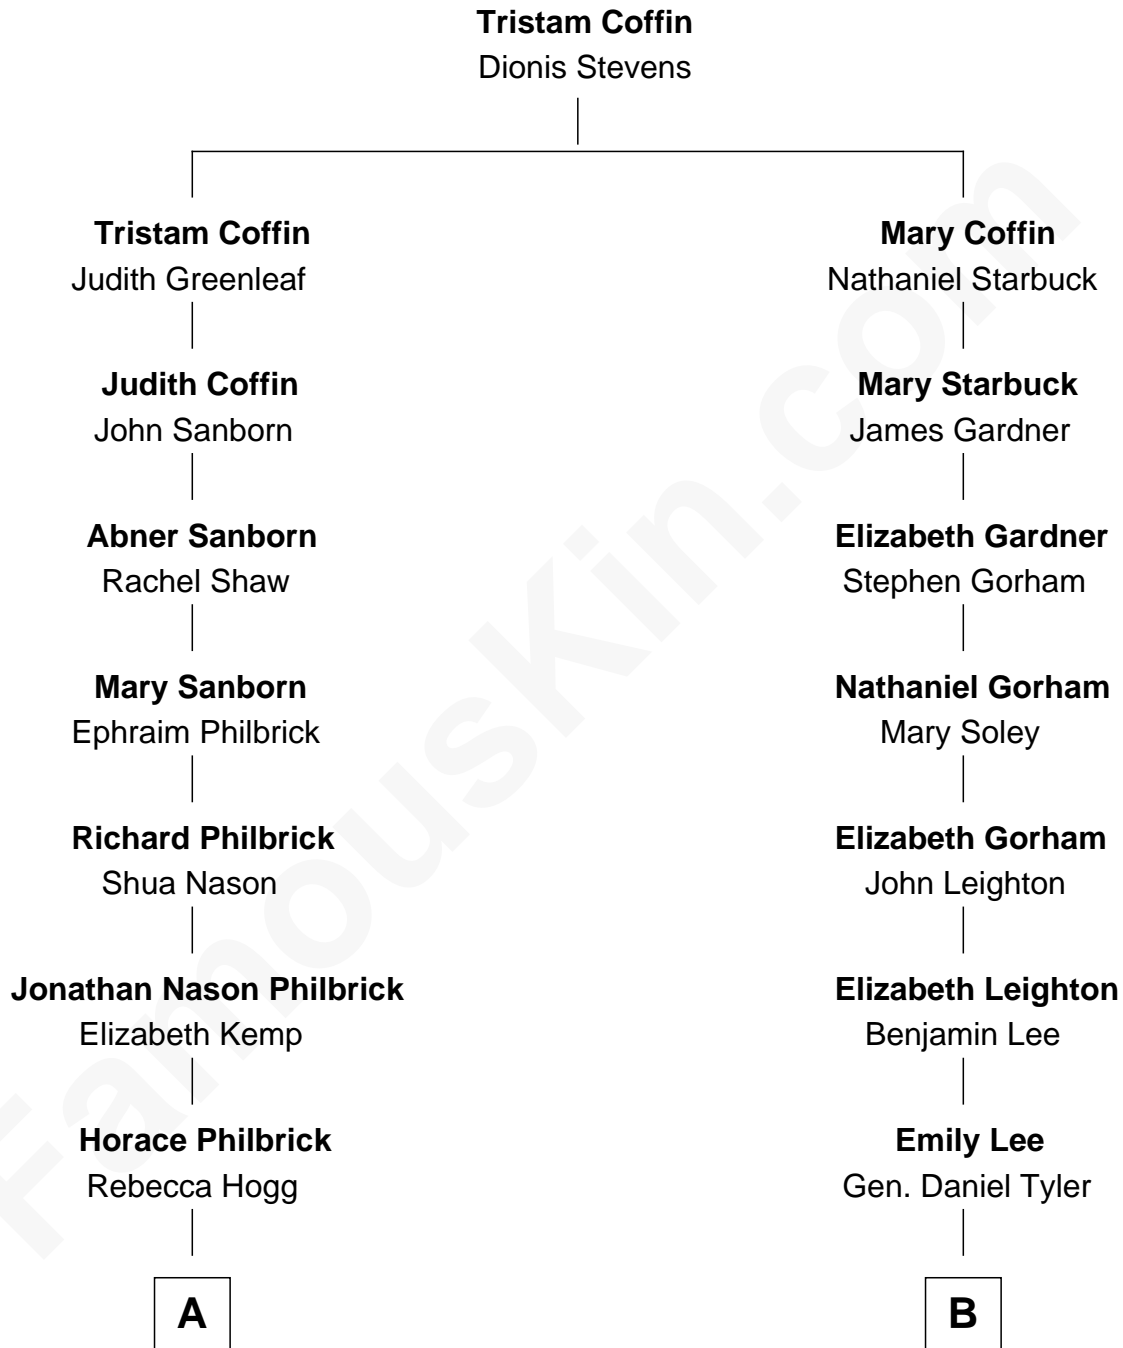

FamousKin.com Relationship Chart of

Nathaniel Philbrick

Author of In the Heart of the Sea

8th cousin 3 times removed of

Edith (Carow) Roosevelt

First Lady of President Theodore Roosevelt

A

Horace R. Philbrick
Susan Rebecca Furnald

Charles H. Philbrick
Anna Louise Dunlap

Clarence Horace Philbrick
Mary Fredrika Koopman

Thomas L. Philbrick
Marianne Dennis

Nathaniel Philbrick
Author, In the Heart of the Sea

B

Gertrude Elizabeth Tyler
Charles Carow

Edith (Carow) Roosevelt
First Lady of Theodore Roosevelt