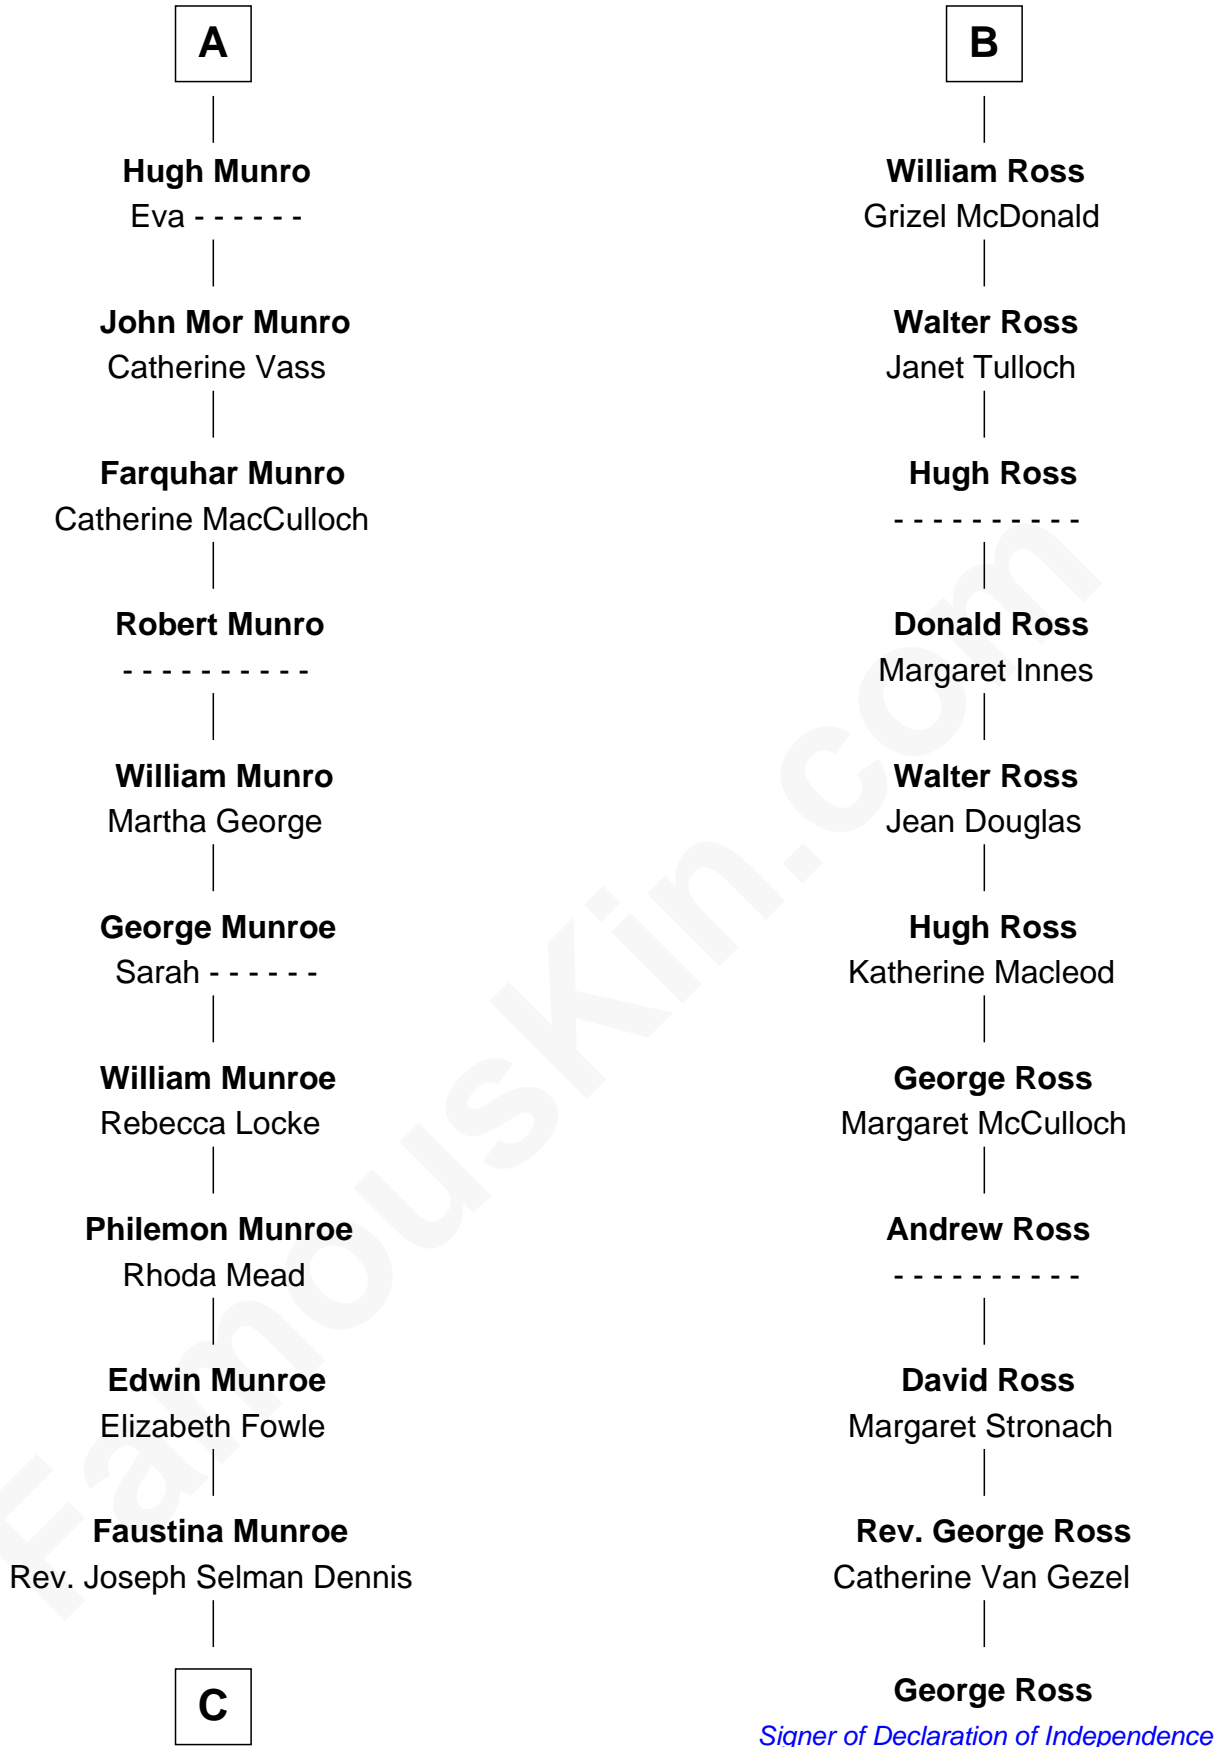

FamousKin.com Relationship Chart of

Nathaniel Philbrick

Author of In the Heart of the Sea

17th cousin 3 times removed of

George Ross

Signer of the Declaration of Independence

C

Charles Dennis

Anne - - - - -

Gerald Monroe Dennis

Jennie L. Kramer

Marianne Dennis

Thomas L. Philbrick

Nathaniel Philbrick

Author, [In the Heart of the Sea](#)

FamousKin.com