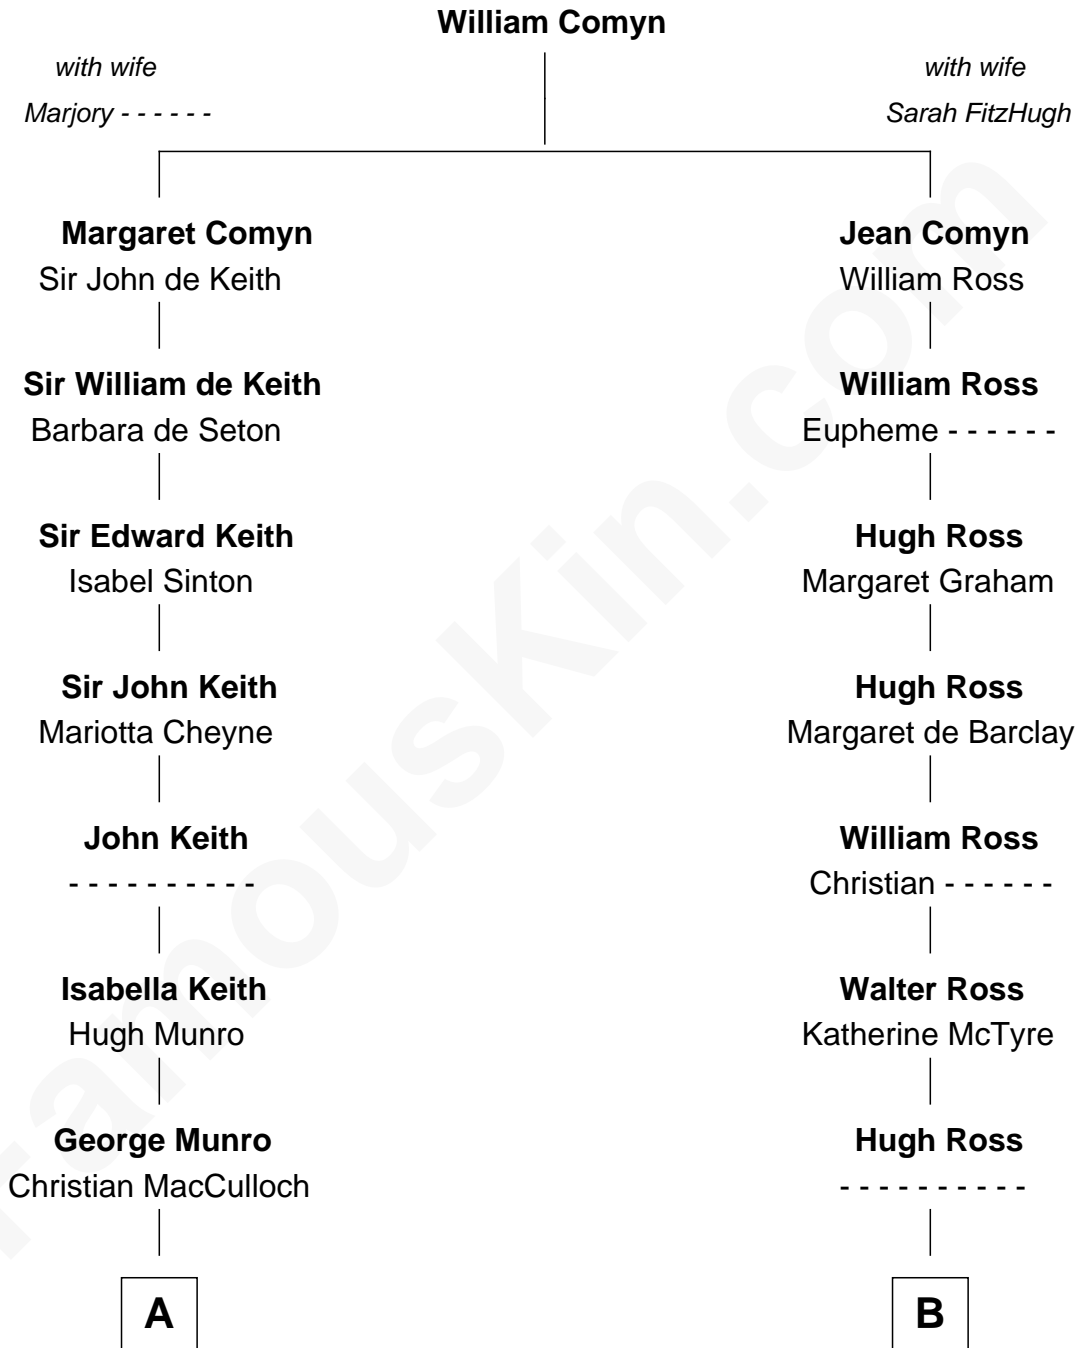

FamousKin.com Relationship Chart of

Nathaniel Philbrick

Author of In the Heart of the Sea

17th cousin 3 times removed of

George Ross

Signer of the Declaration of Independence

C

Charles Dennis

Anne - - - - -

Gerald Monroe Dennis

Jennie L. Kramer

Marianne Dennis

Thomas L. Philbrick

Nathaniel Philbrick

Author, [In the Heart of the Sea](#)

FamousKin.com