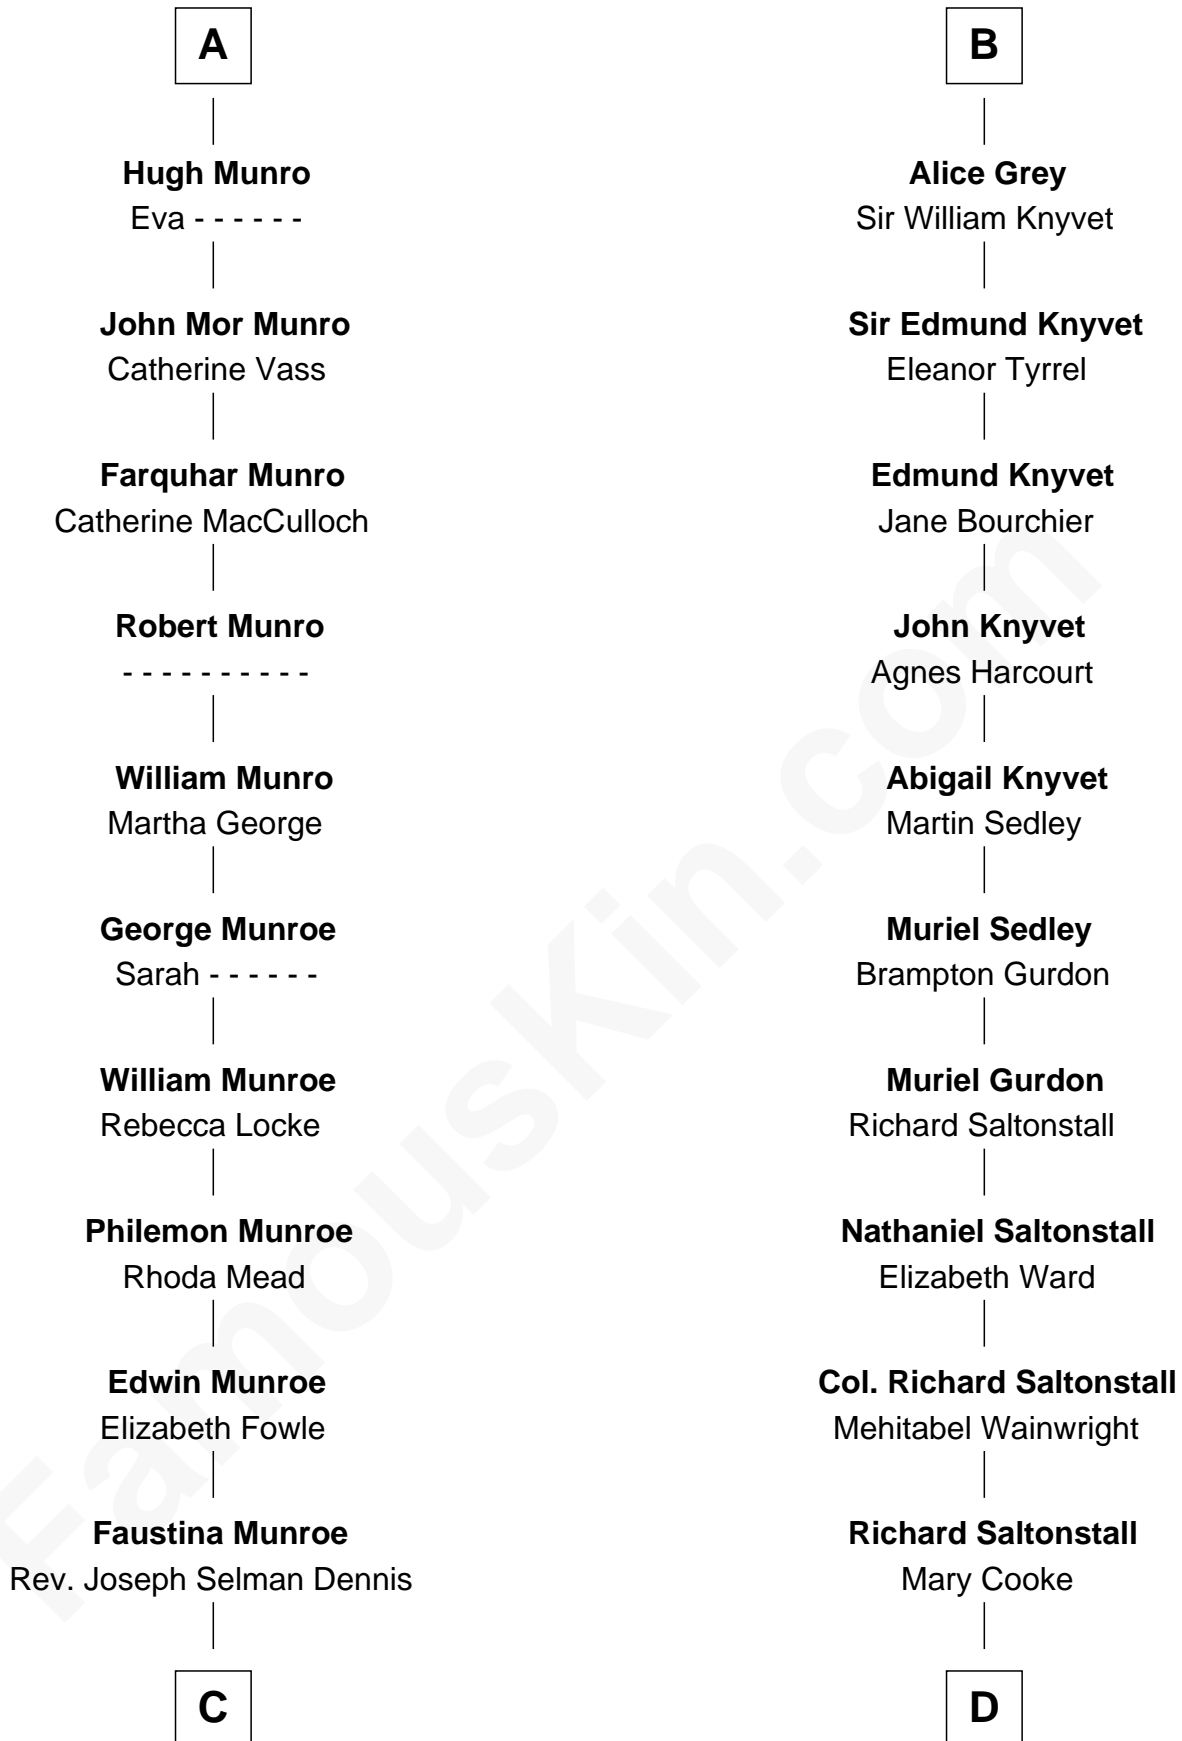

FamousKin.com Relationship Chart of

Nathaniel Philbrick

Author of In the Heart of the Sea

20th cousin 1 time removed of

Leverett Saltonstall

55th Governor of Massachusetts

C

Charles Dennis

Anne - - - - -

Gerald Monroe Dennis

Jennie L. Kramer

Marianne Dennis

Thomas L. Philbrick

Nathaniel Philbrick

Author, [In the Heart of the Sea](#)

D