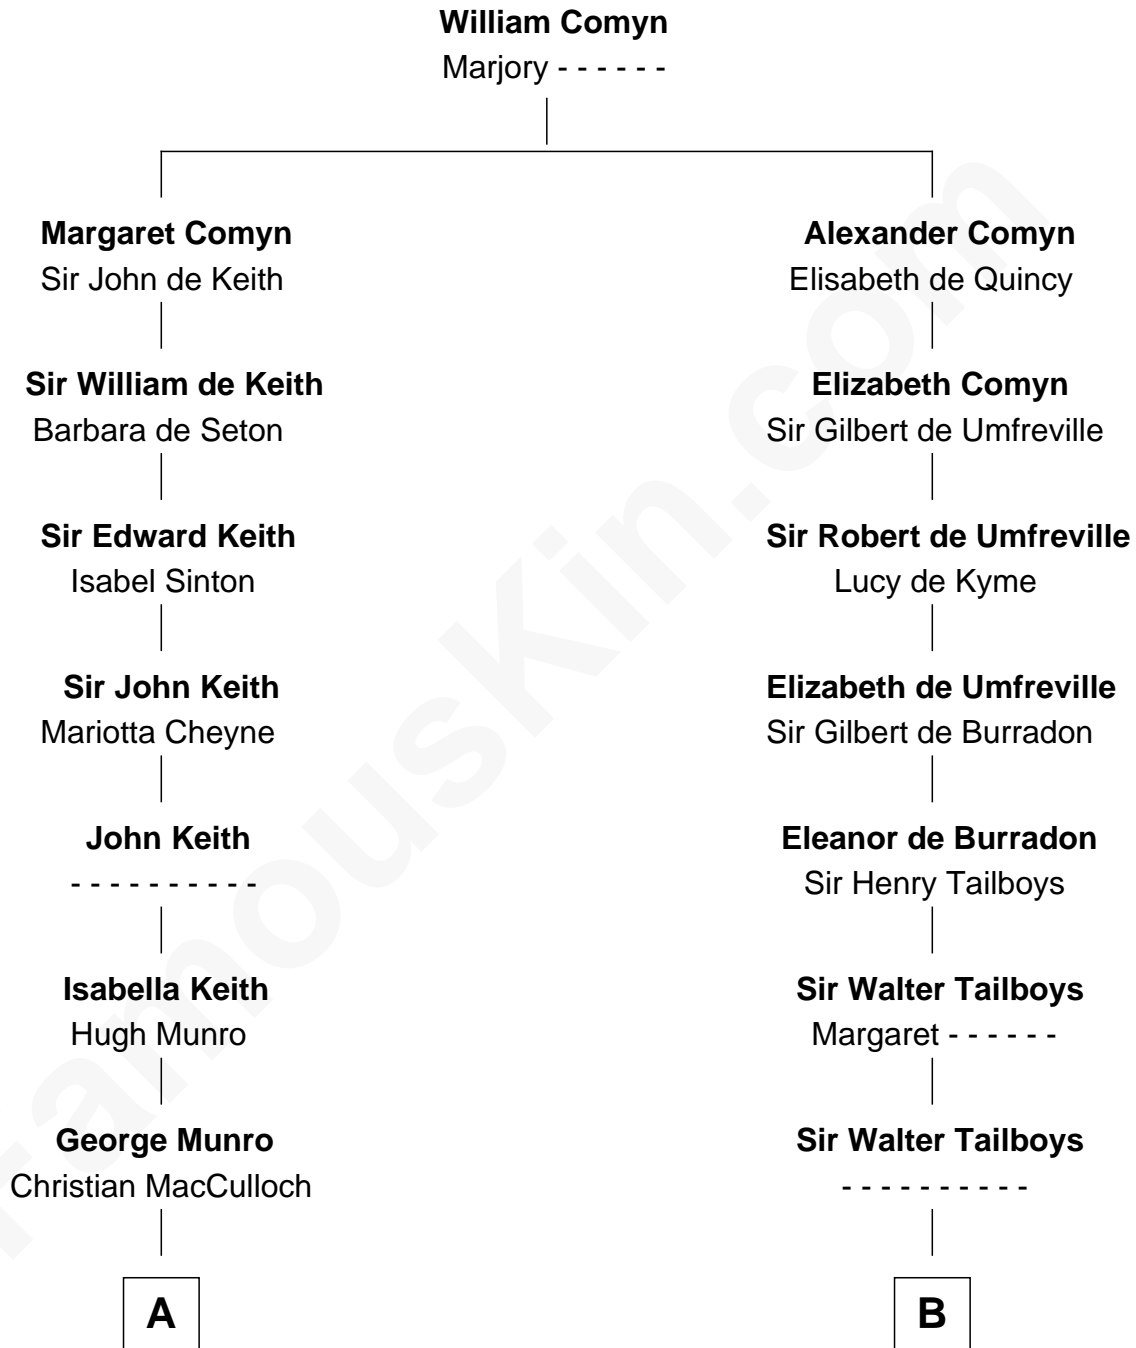

FamousKin.com Relationship Chart of

Nathaniel Philbrick

Author of In the Heart of the Sea

18th cousin 2 times removed of

Charles Carroll

Signer of the Declaration of Independence

C

Charles Dennis

Anne - - - - -

Gerald Monroe Dennis

Jennie L. Kramer

Marianne Dennis

Thomas L. Philbrick

Nathaniel Philbrick

Author, In the Heart of the Sea

D