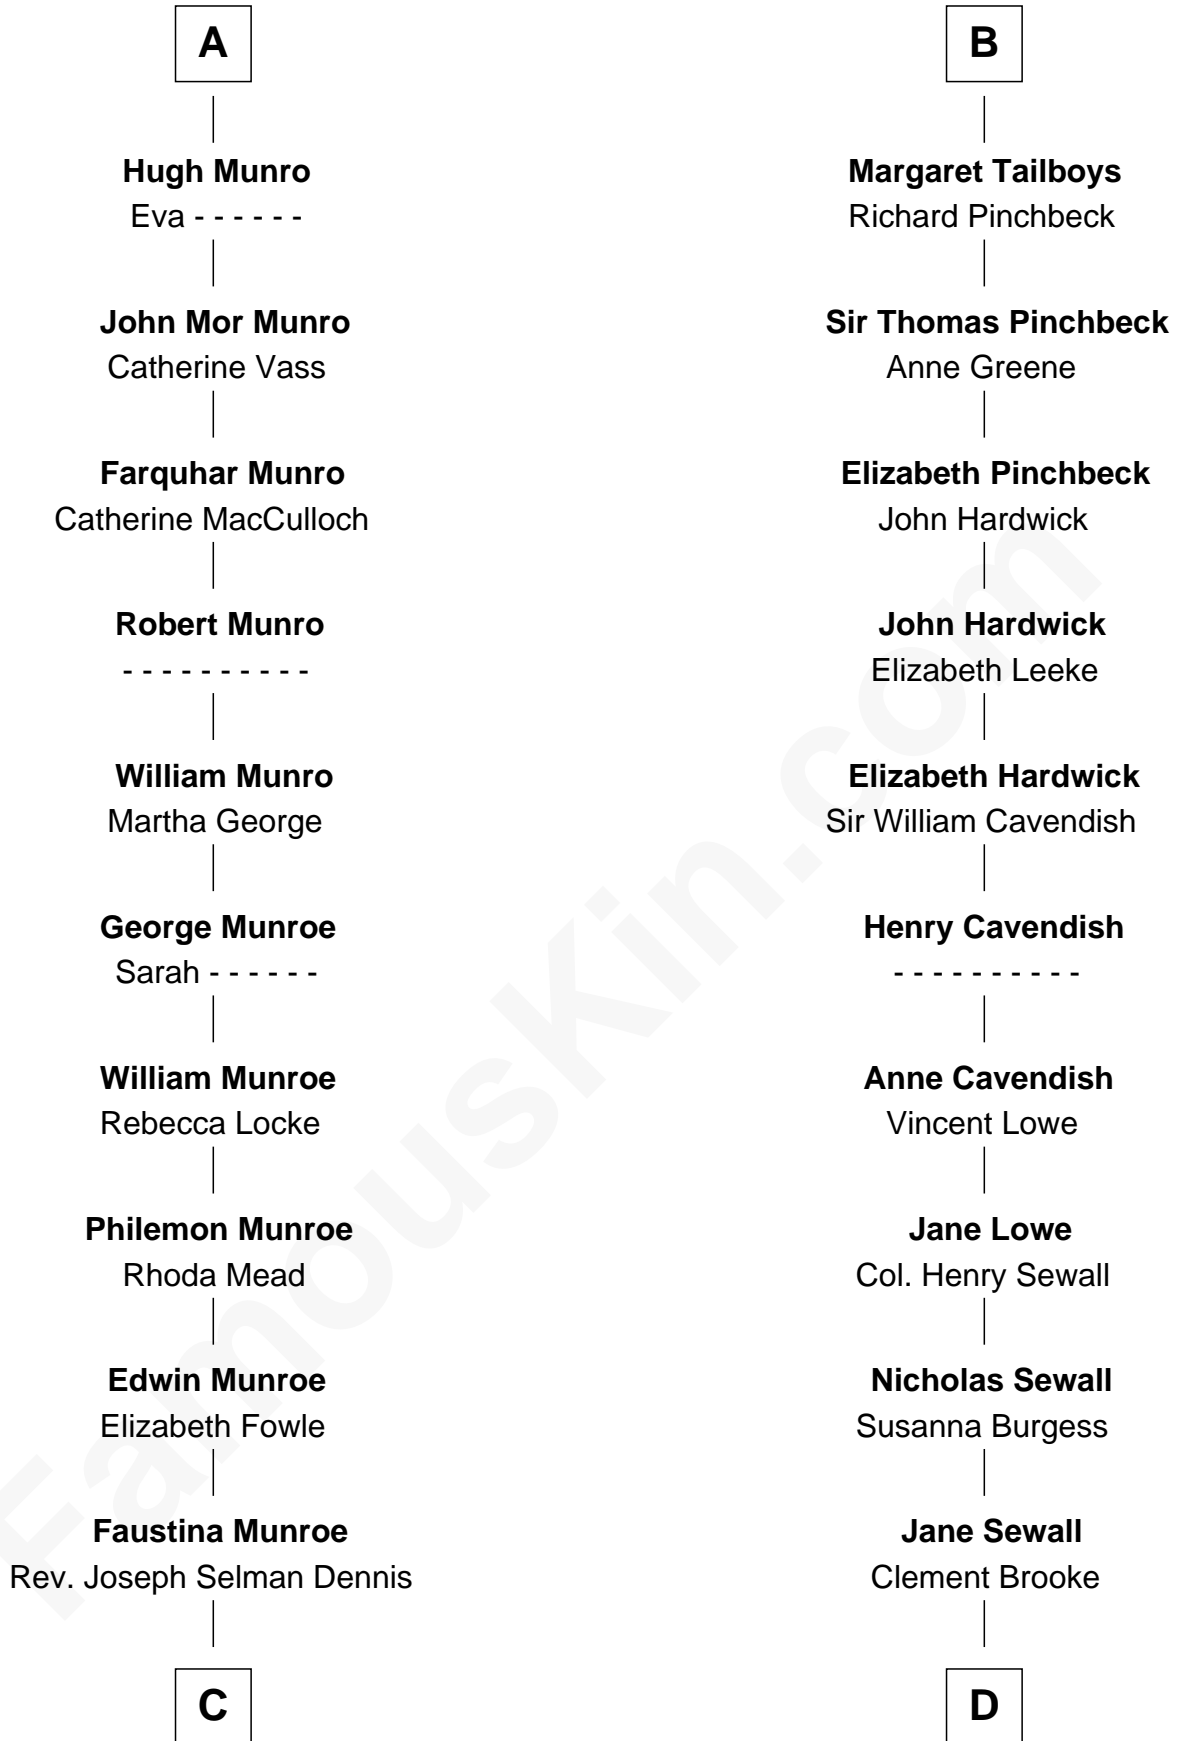

FamousKin.com Relationship Chart of

Nathaniel Philbrick

Author of In the Heart of the Sea

18th cousin 2 times removed of

Charles Carroll

Signer of the Declaration of Independence

C

Charles Dennis

Anne - - - - -

Gerald Monroe Dennis

Jennie L. Kramer

Marianne Dennis

Thomas L. Philbrick

Nathaniel Philbrick

Author, In the Heart of the Sea

D