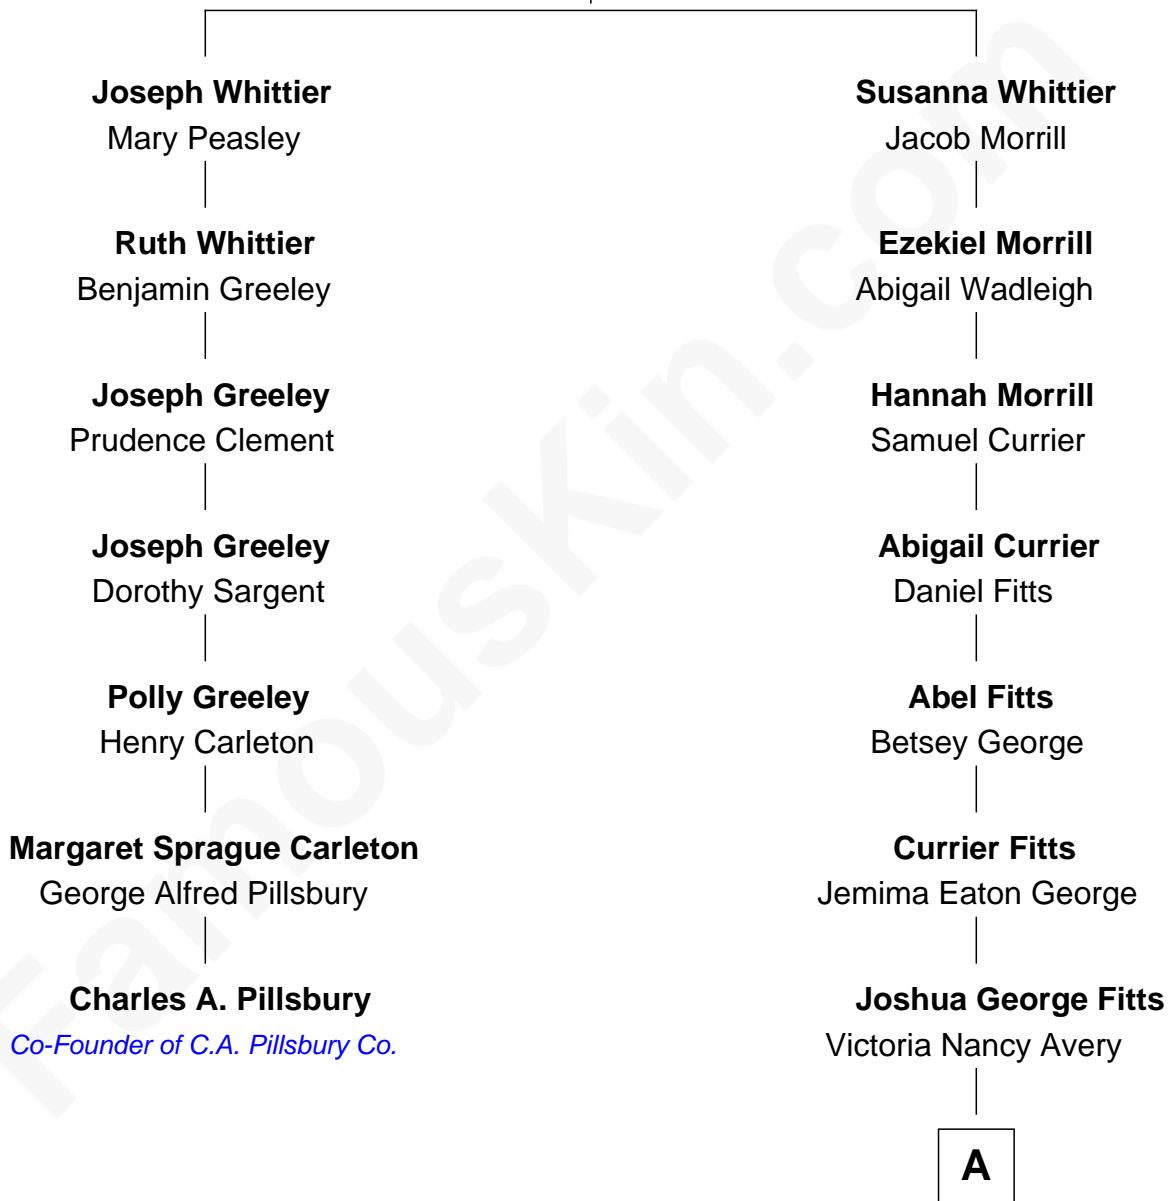

FamousKin.com Relationship Chart of

Charles A. Pillsbury

Co-Founder of C.A. Pillsbury Co.

6th cousin 4 times removed of

Mickey Rourke

Movie Actor

Thomas Whittier

Ruth Green

A

—
Maud Alice Fitts

Joseph Clinton Carleton

—
Hazel May Carleton

Leonard Ernest Cameron

—
Annette Elizabeth Cameron

Philip Andrew Rourke

—
Mickey Rourke