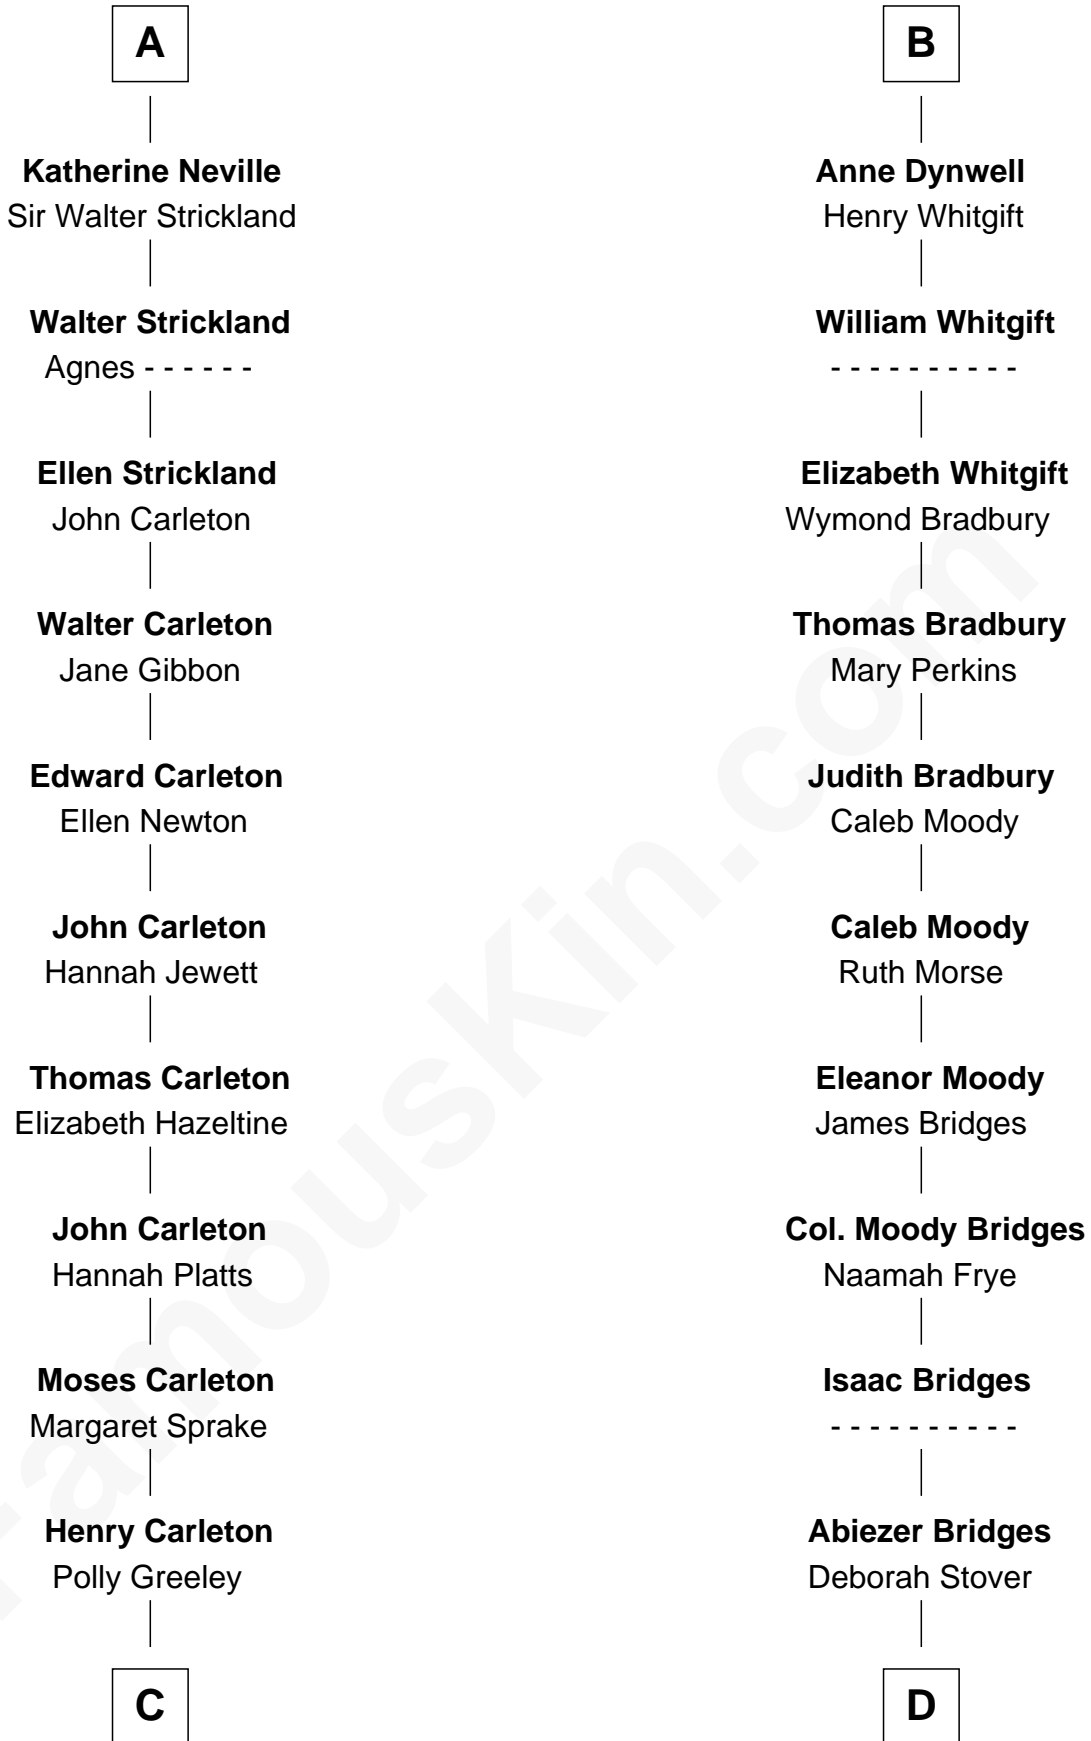

FamousKin.com

Relationship Chart of

Charles A. Pillsbury

Co-Founder of C.A. Pillsbury Co.

18th cousin 2 times removed of

Owen Brewster

54th Governor of Maine

Sir Thomas de Beauchamp

Maud de Beauchamp

Sir Roger de Clifford

Katherine de Clifford

Sir Ralph de Greystoke

Maud de Greystoke

Eudo de Welles

Sir Lionel de Welles

Joan de Waterton

Margaret de Welles

Sir Thomas Dymoke

Jane Dymoke

John Fulnetby

Katherine Fulnetby

William Dynwell

B

C

Lydia A. - - - - -

Carrie S. Bridges

William Edmund Brewster

Owen Brewster

54th Governor of Maine

FamousKin.com