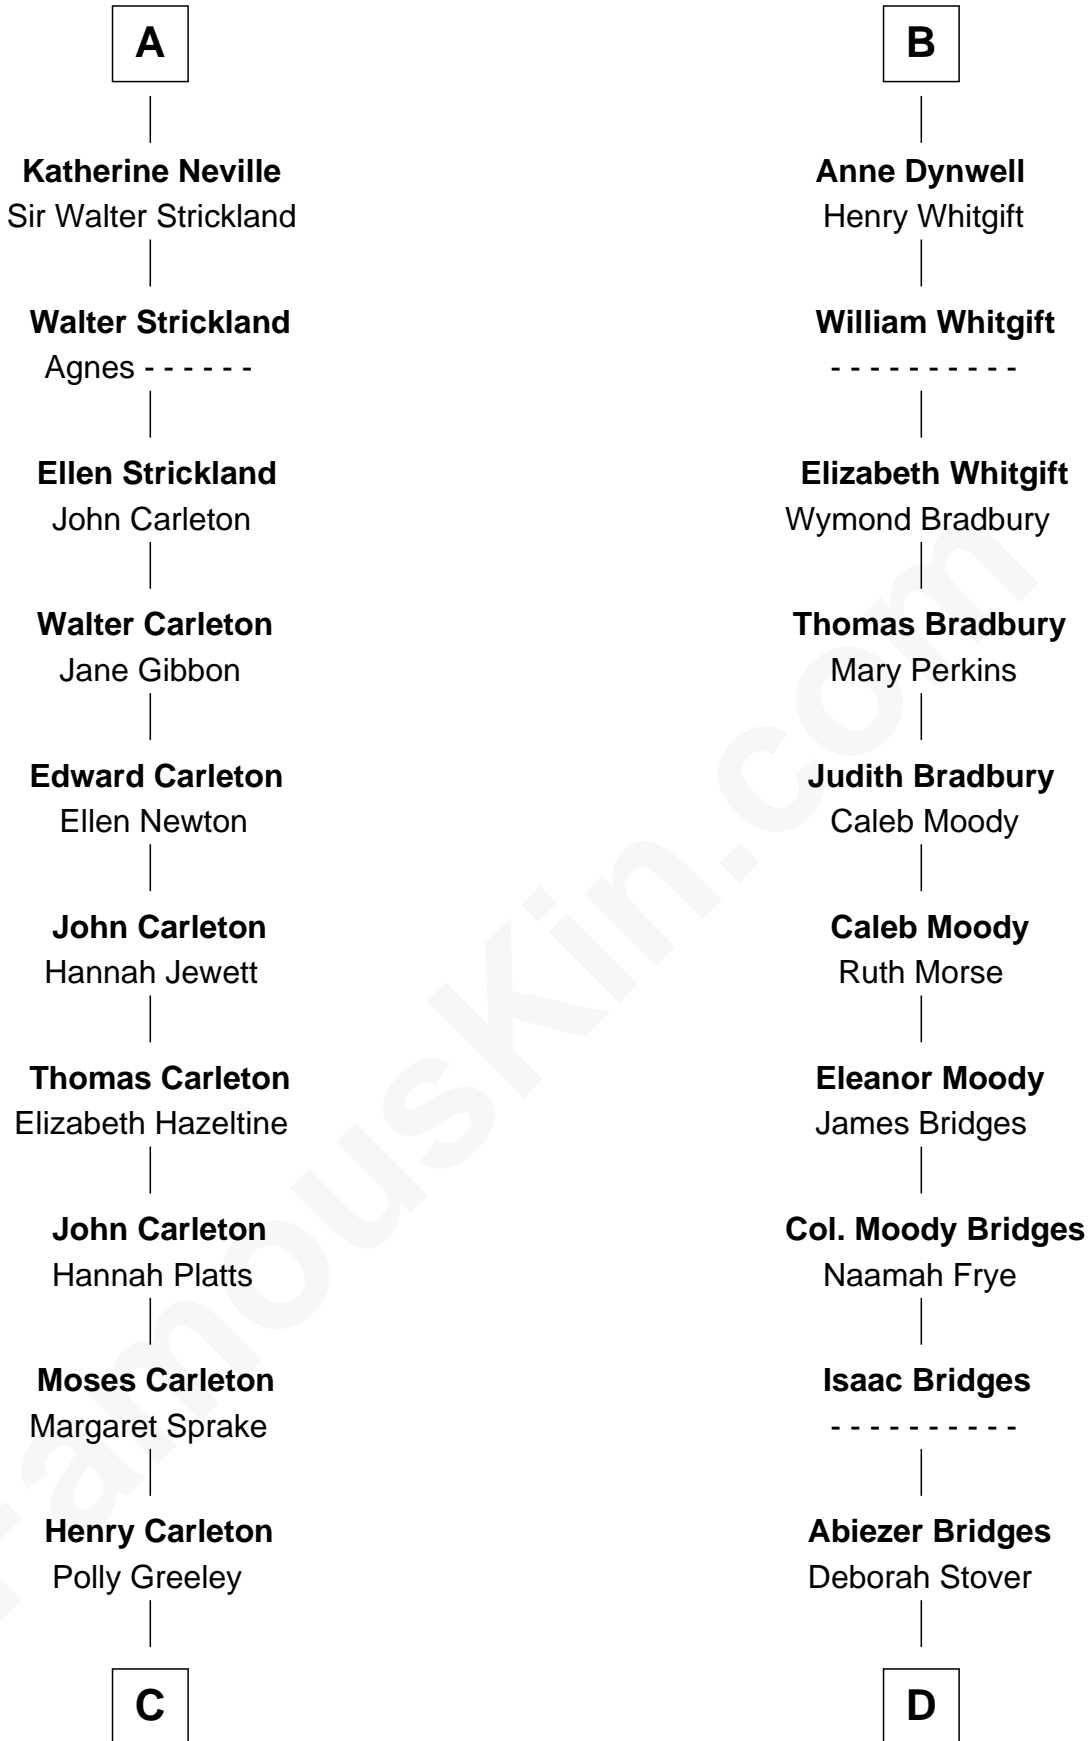

FamousKin.com

Relationship Chart of

Charles A. Pillsbury

Co-Founder of C.A. Pillsbury Co.

18th cousin 2 times removed of

Owen Brewster

54th Governor of Maine

C

Margaret Sprague Carleton

George Alfred Pillsbury

Charles A. Pillsbury

Co-Founder of C.A. Pillsbury Co.

D

Rev. Otis Bridges

Margaret Owen

Owen W. Bridges

Lydia A. - - - - -

Carrie S. Bridges

William Edmund Brewster

Owen Brewster

54th Governor of Maine

FamousKin.com