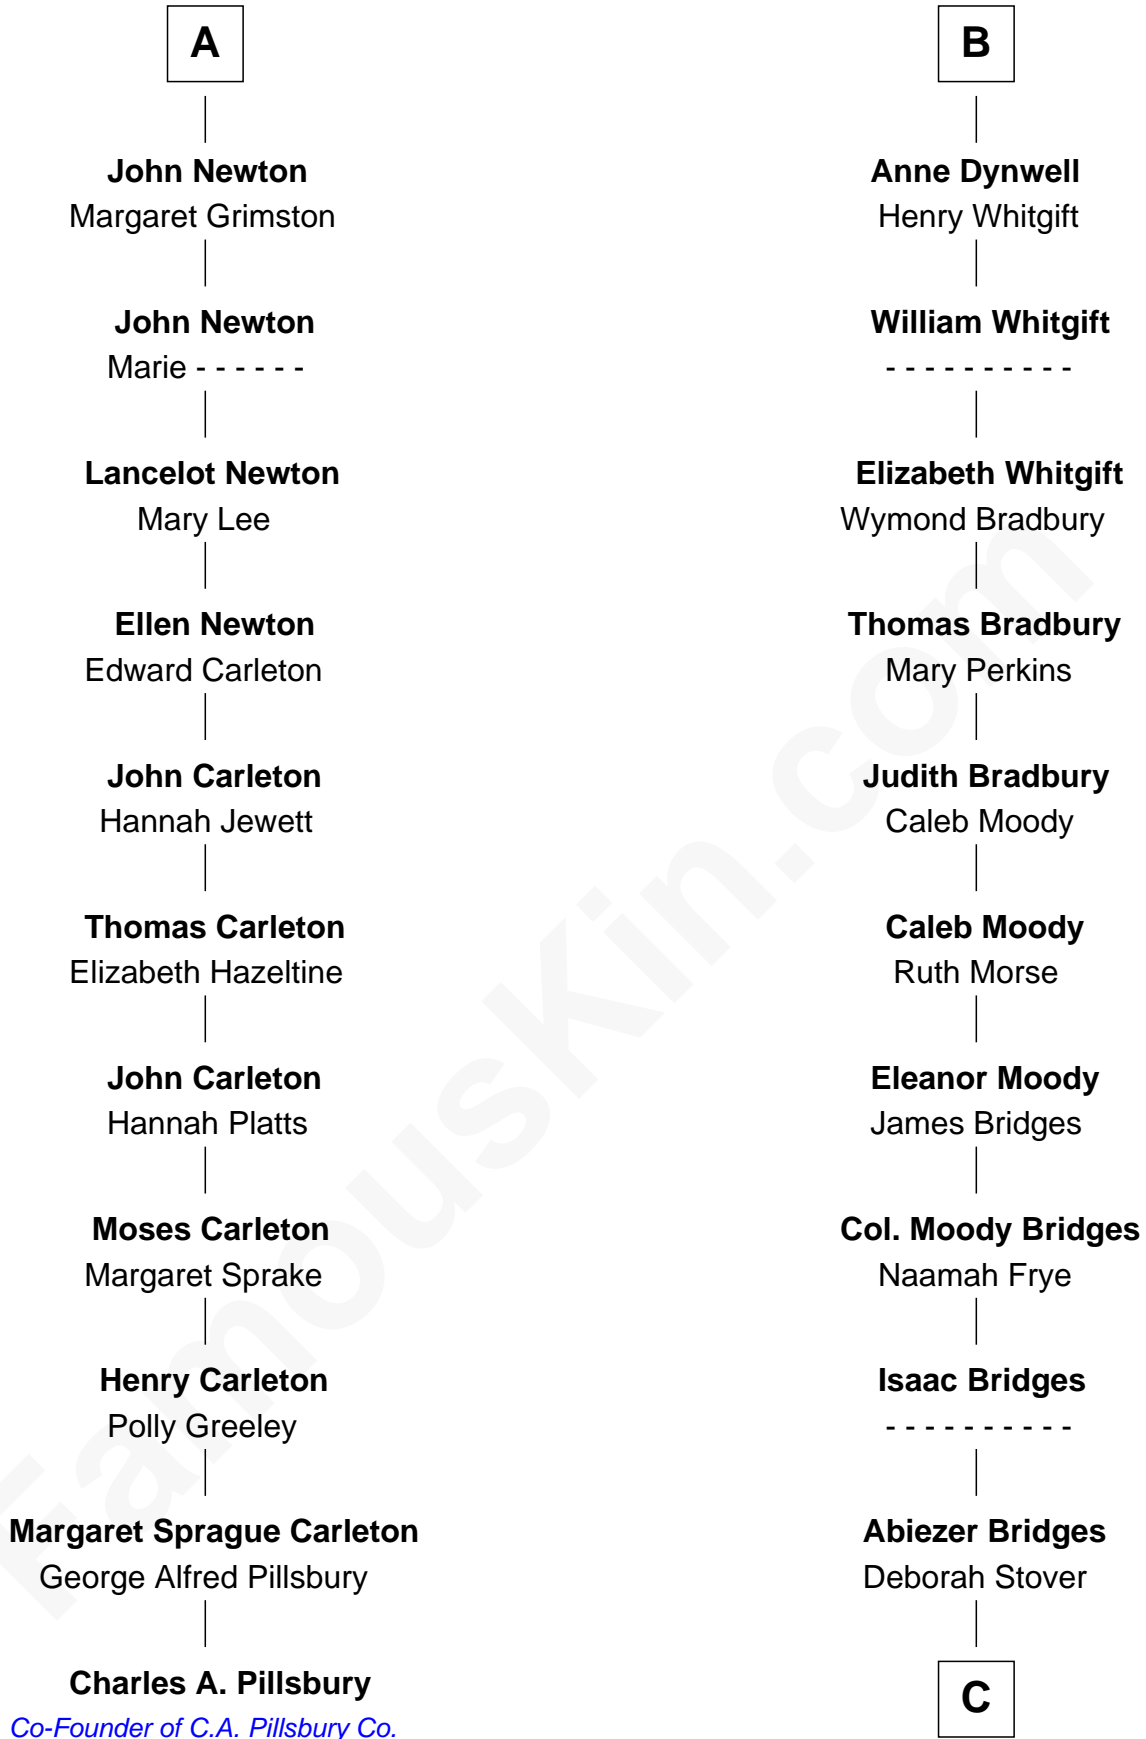

# FamousKin.com Relationship Chart of

**Charles A. Pillsbury**

*Co-Founder of C.A. Pillsbury Co.*

17th cousin 3 times removed of

**Owen Brewster**

*54th Governor of Maine*

**Sir Geoffrey le Scrope**

Ivetta de Ros

**C**

Rev. Otis Bridges

Margaret Owen

Owen W. Bridges

Lydia A. -----

Carrie S. Bridges

William Edmund Brewster

Owen Brewster

*54th Governor of Maine*

FamousKin.com