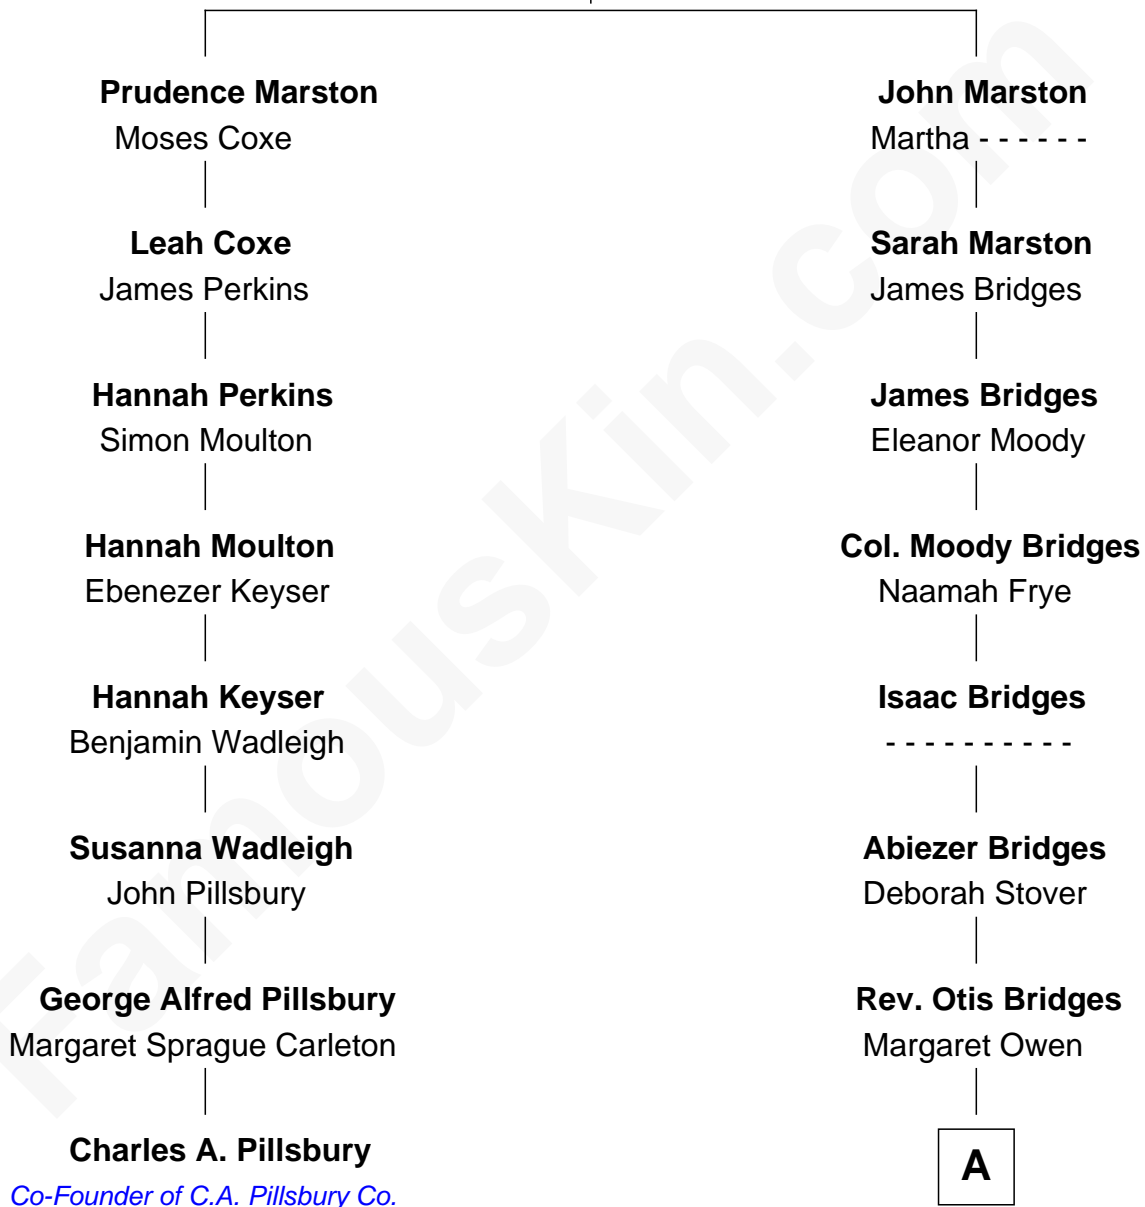

FamousKin.com Relationship Chart of

Charles A. Pillsbury

Co-Founder of C.A. Pillsbury Co.

7th cousin 2 times removed of

Owen Brewster

54th Governor of Maine

William Marston

A

—
Owen W. Bridges

Lydia A. -----

—
Carrie S. Bridges

William Edmund Brewster

—
Owen Brewster

54th Governor of Maine

FamousKin.com