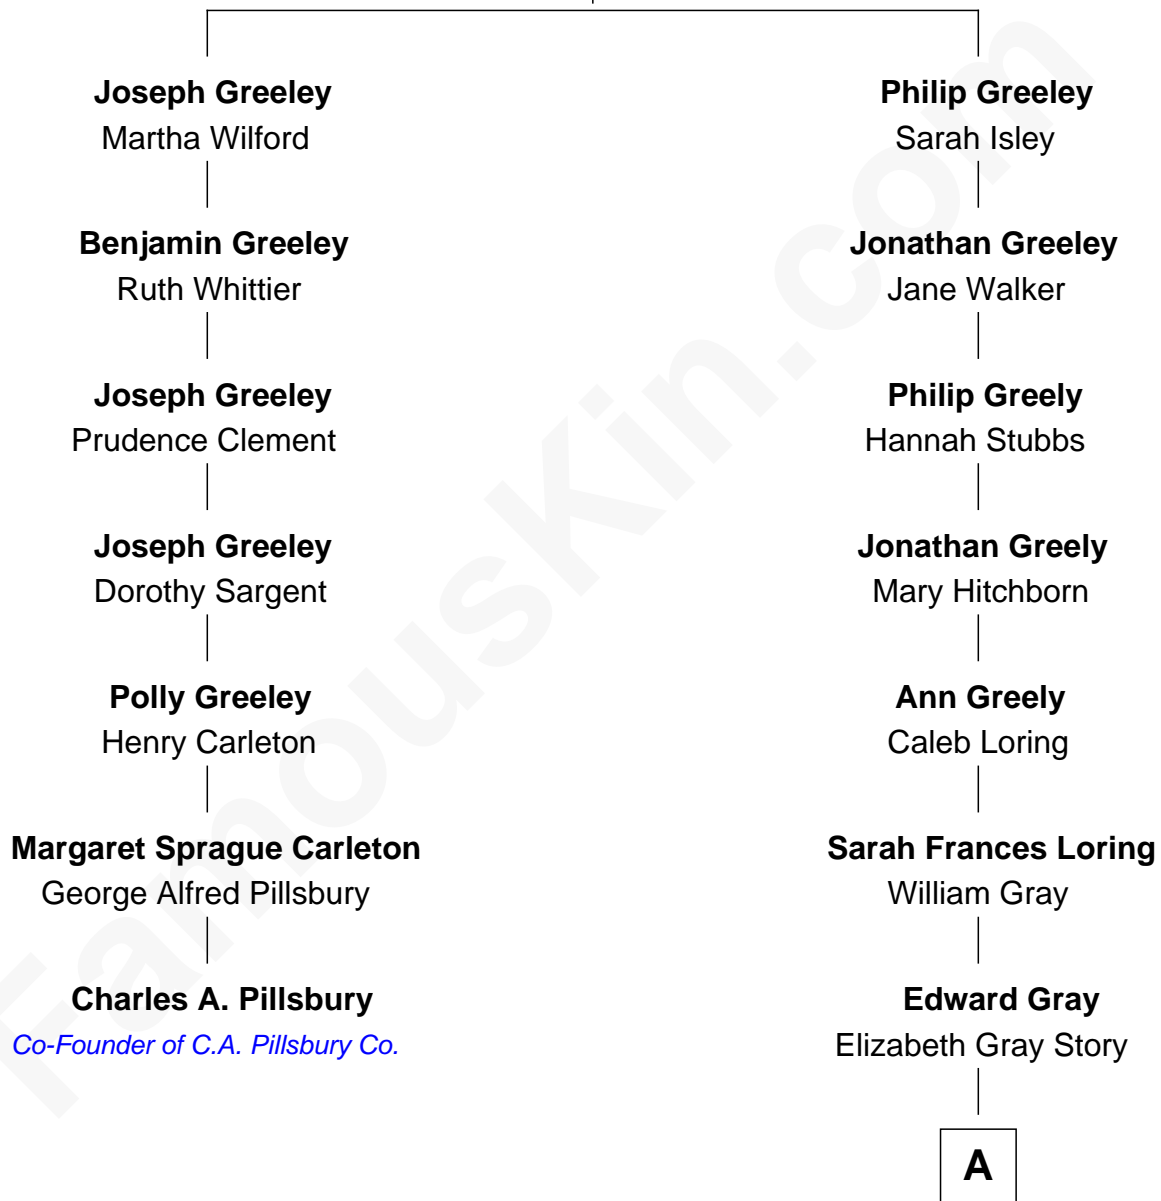

# FamousKin.com Relationship Chart of

**Charles A. Pillsbury**

*Co-Founder of C.A. Pillsbury Co.*

6th cousin 3 times removed of

**Story Musgrave**

*NASA Astronaut*

**Andrew Greeley**

Mary Moyce

**A**

**Marguerite Gray**  
John Butler Swann

**Marguerite Swann**  
Percy Musgrave

**Story Musgrave**  
*NASA Astronaut*

FamousKin.com