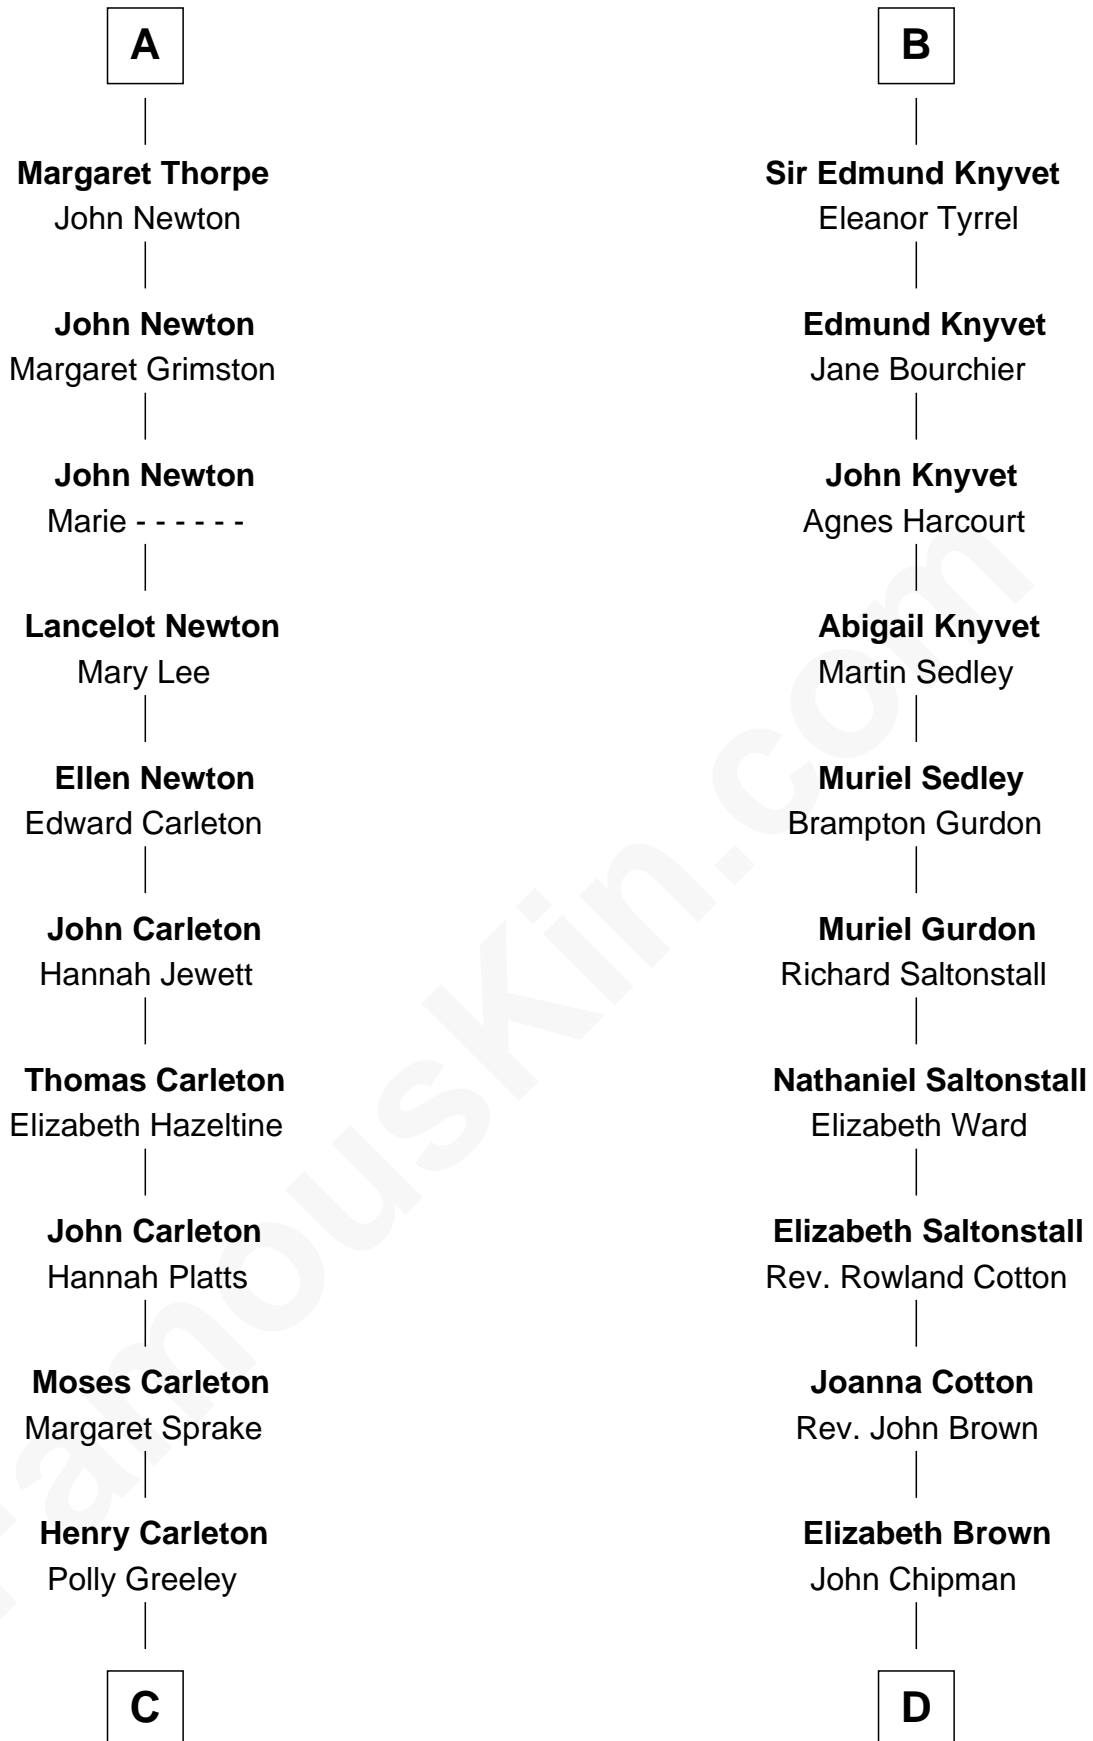

FamousKin.com Relationship Chart of

Charles A. Pillsbury

Co-Founder of C.A. Pillsbury Co.

18th cousin 1 time removed of

Horace Gray

U.S. Supreme Court Justice

Alexander Comyn

Elisabeth de Quincy

C

Margaret Sprague Carleton

George Alfred Pillsbury

Charles A. Pillsbury

Co-Founder of C.A. Pillsbury Co.

D

Elizabeth Chipman

William Gray