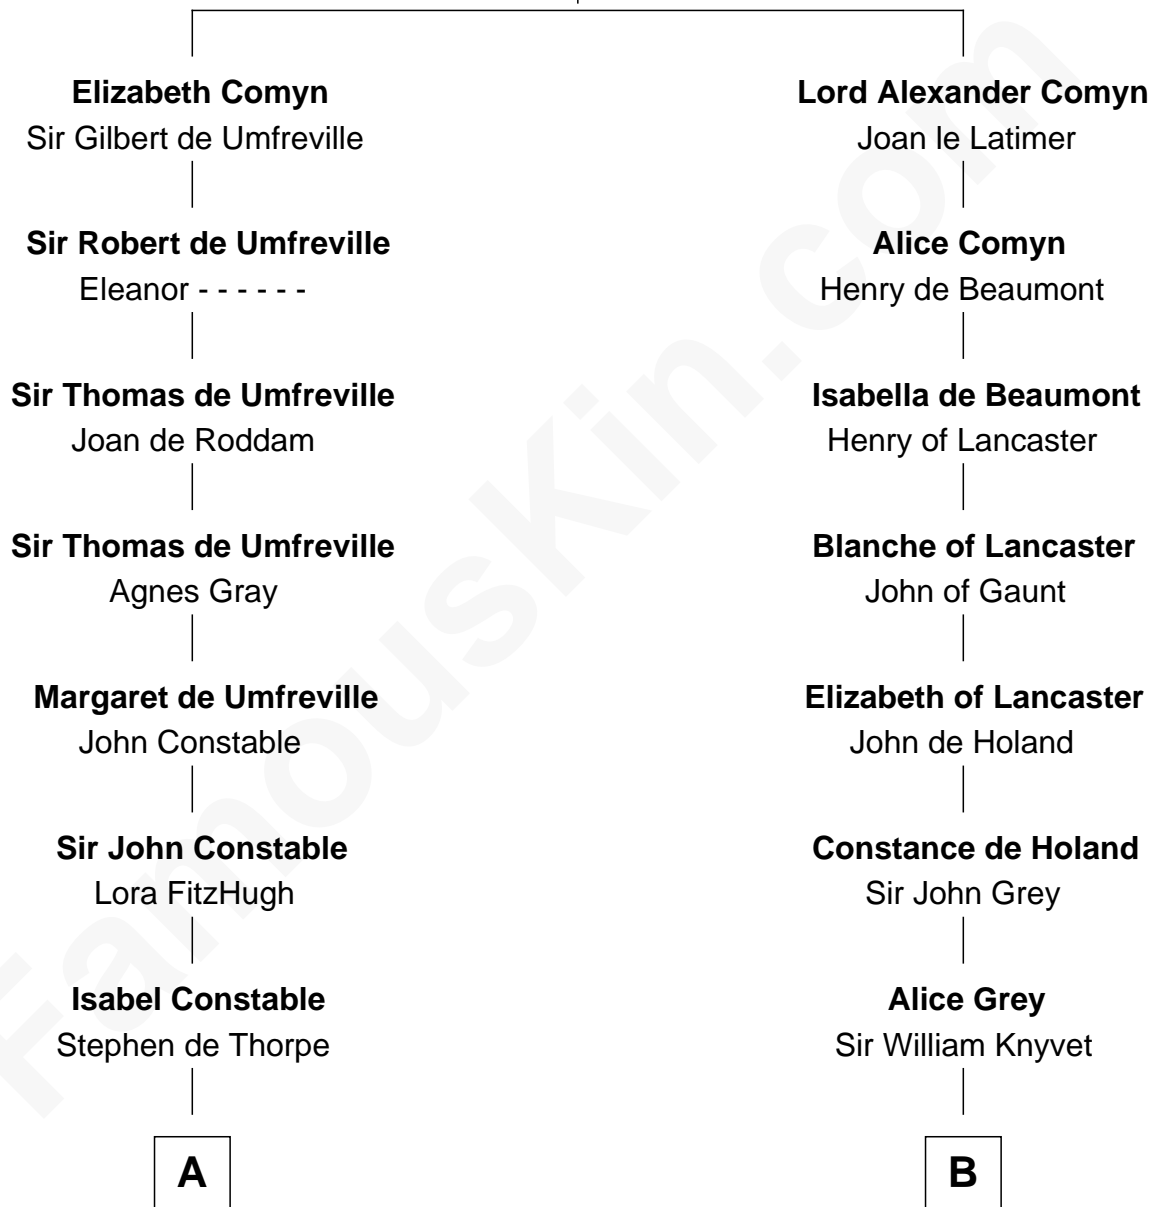

FamousKin.com Relationship Chart of

Charles A. Pillsbury

Co-Founder of C.A. Pillsbury Co.

18th cousin 1 time removed of

Horace Gray

U.S. Supreme Court Justice

Alexander Comyn

Elisabeth de Quincy

Horace Gray

Harriet Upham

Horace Gray

U.S. Supreme Court Justice

FamousKin.com