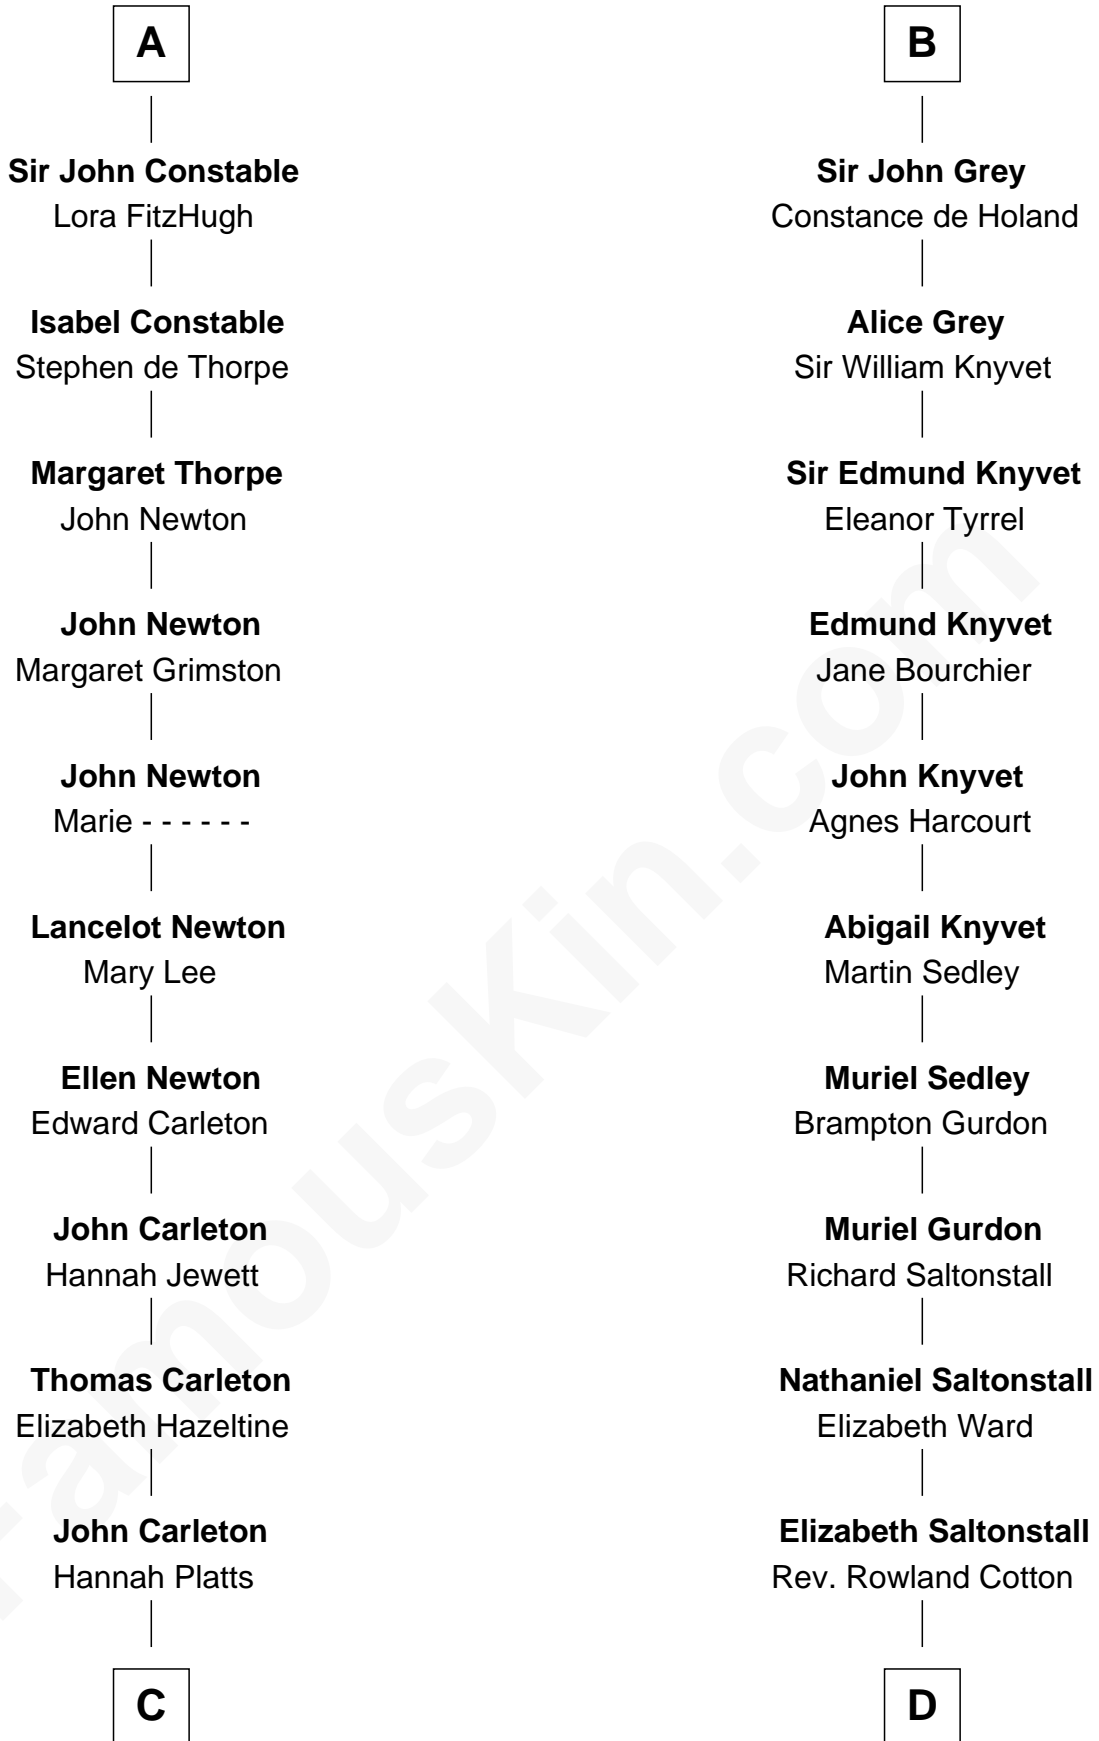

FamousKin.com Relationship Chart of

Charles A. Pillsbury

Co-Founder of C.A. Pillsbury Co.

20th cousin 1 time removed of

Horace Gray

U.S. Supreme Court Justice

Sir Odinel de Umfreville

Alice de Lucy

C

Moses Carleton
Margaret Sprake

Henry Carleton
Polly Greeley

Margaret Sprague Carleton
George Alfred Pillsbury

Charles A. Pillsbury
Co-Founder of C.A. Pillsbury Co.

D

Joanna Cotton
Rev. John Brown

Elizabeth Brown
John Chipman