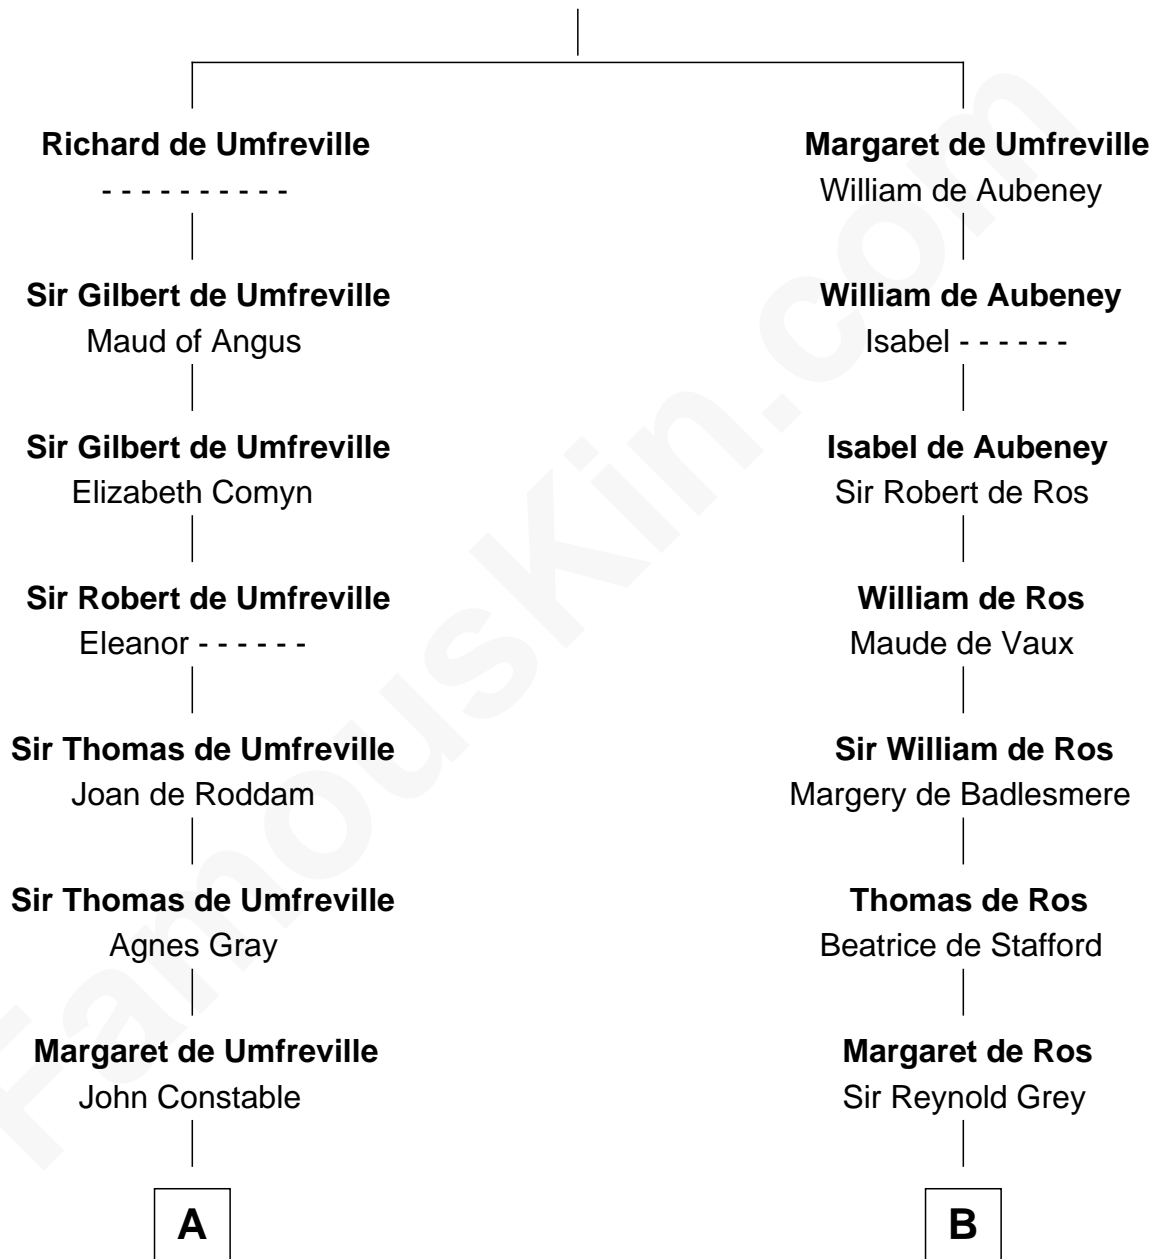

FamousKin.com Relationship Chart of

Charles A. Pillsbury

Co-Founder of C.A. Pillsbury Co.

20th cousin 1 time removed of

Horace Gray

U.S. Supreme Court Justice

Sir Odinel de Umfreville

Alice de Lucy