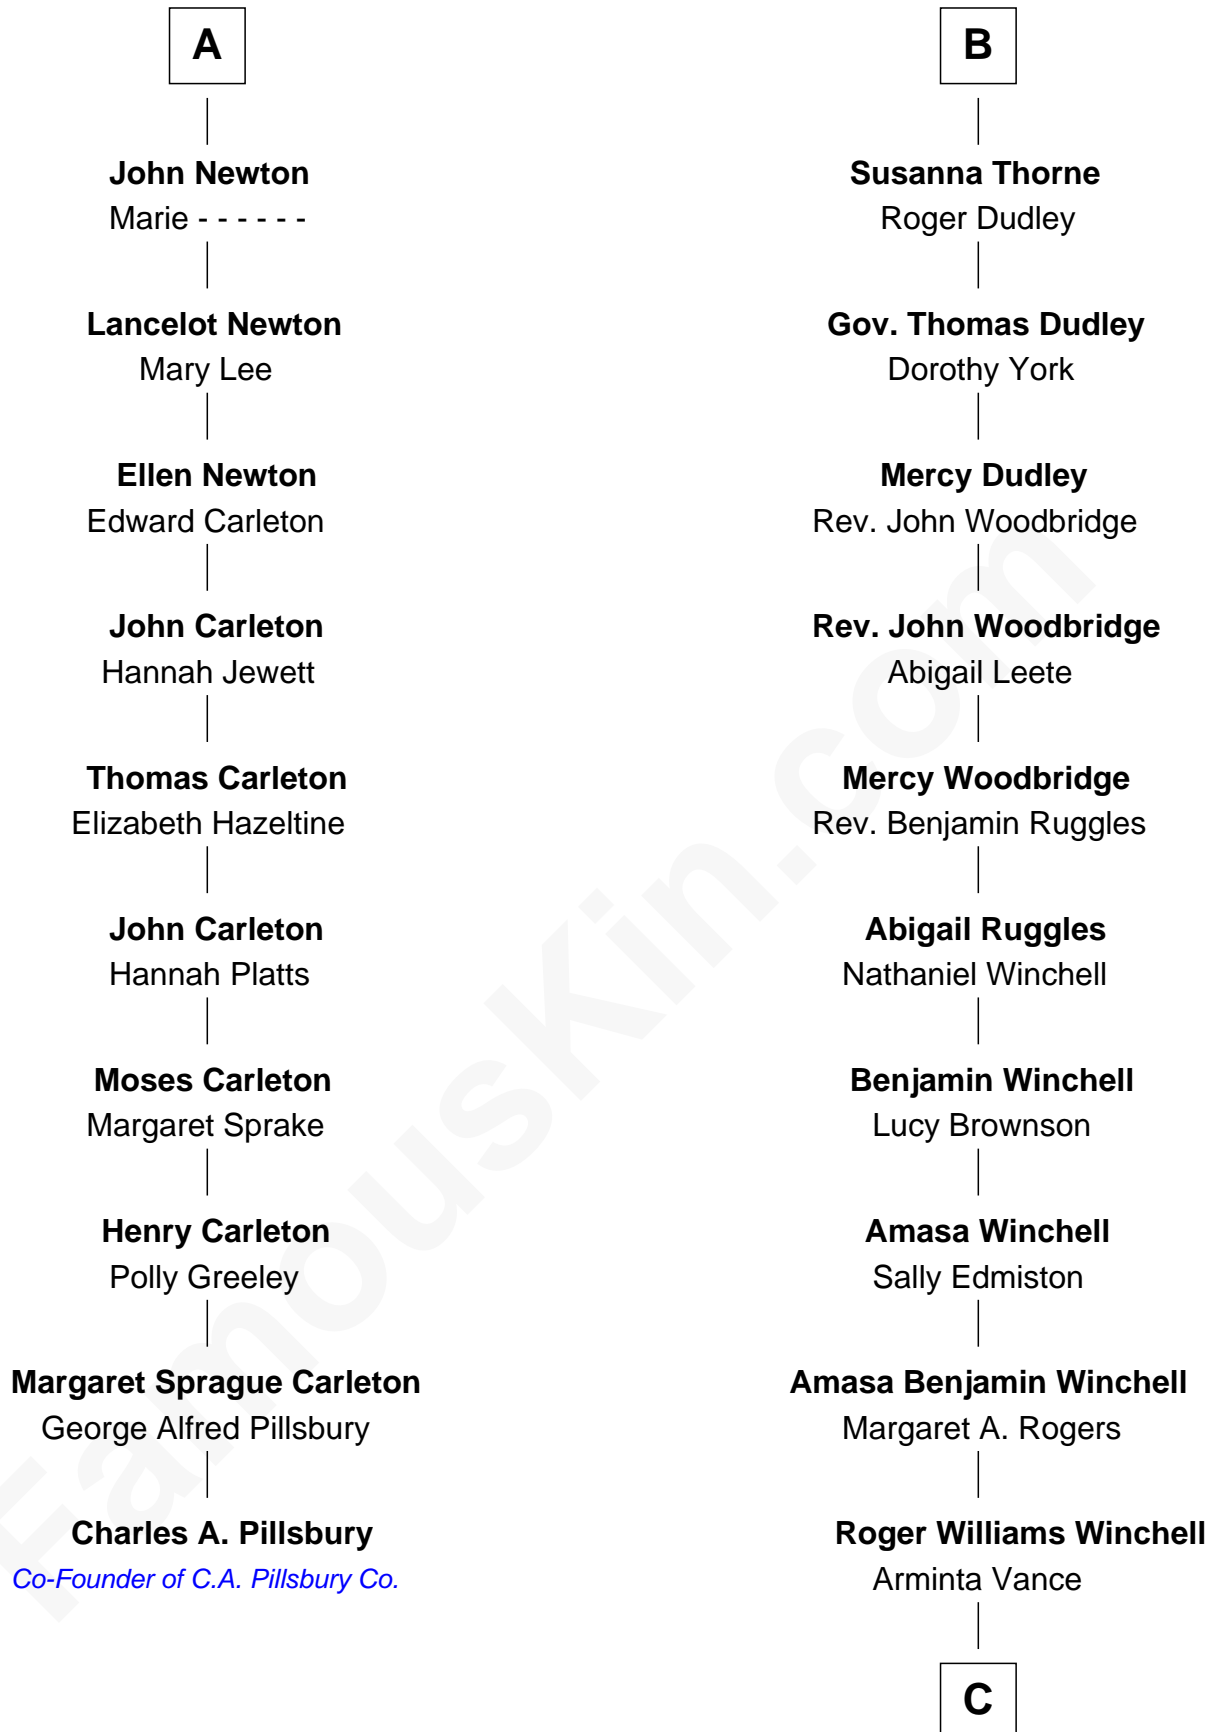

FamousKin.com

Relationship Chart of

Charles A. Pillsbury

Co-Founder of C.A. Pillsbury Co.

16th cousin 4 times removed of

Anna Faris

TV and Movie Actress

Sir John Grey

Avice Marmion

C

Veronica Ream Winchell

John Bathurst

Winchell Bathurst

Minnie Madie Meins

Karen Louise Bathurst

John Homan Faris