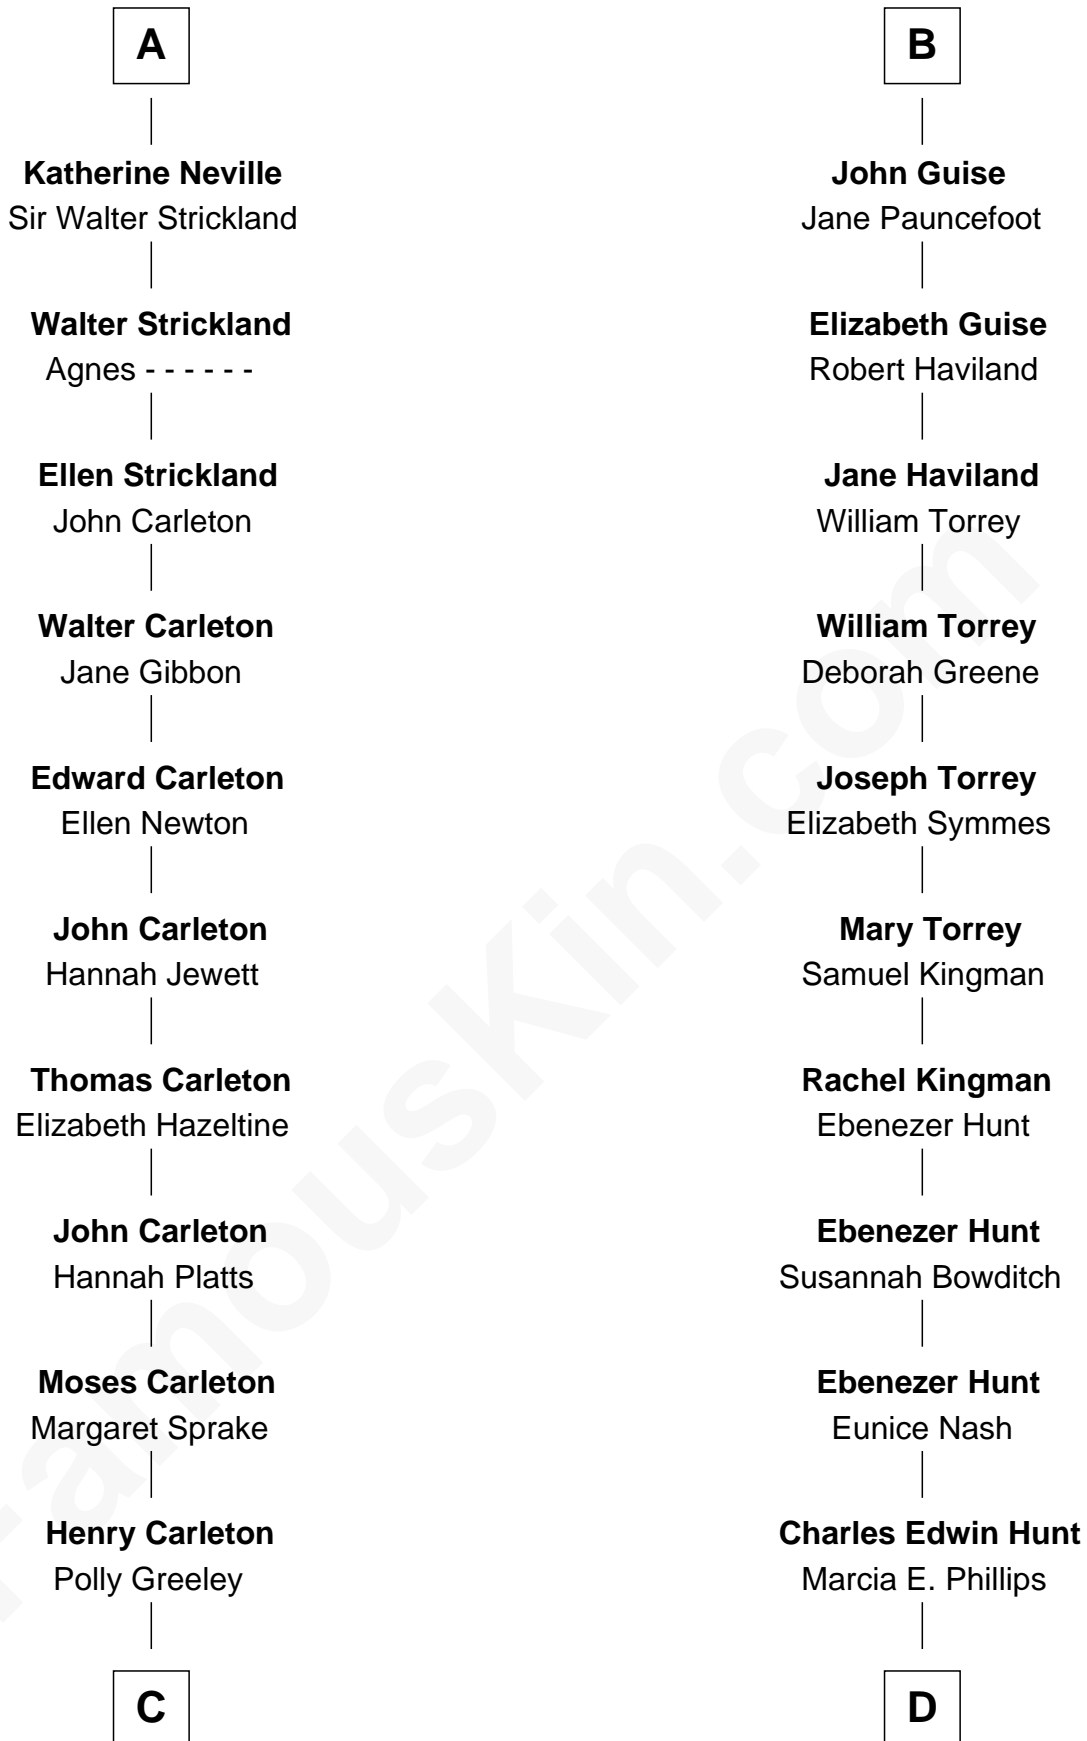

# FamousKin.com Relationship Chart of

**Charles A. Pillsbury**

*Co-Founder of C.A. Pillsbury Co.*

18th cousin 2 times removed of

**Linda Hunt**

*TV and Movie Actress*

**C**

**Margaret Sprague Carleton**

George Alfred Pillsbury

**Charles A. Pillsbury**

*Co-Founder of C.A. Pillsbury Co.*

**D**

**Charles Phillips Hunt**

Ella Maria Read

**Charles Edwin Hunt**

Louise Phipps Davy