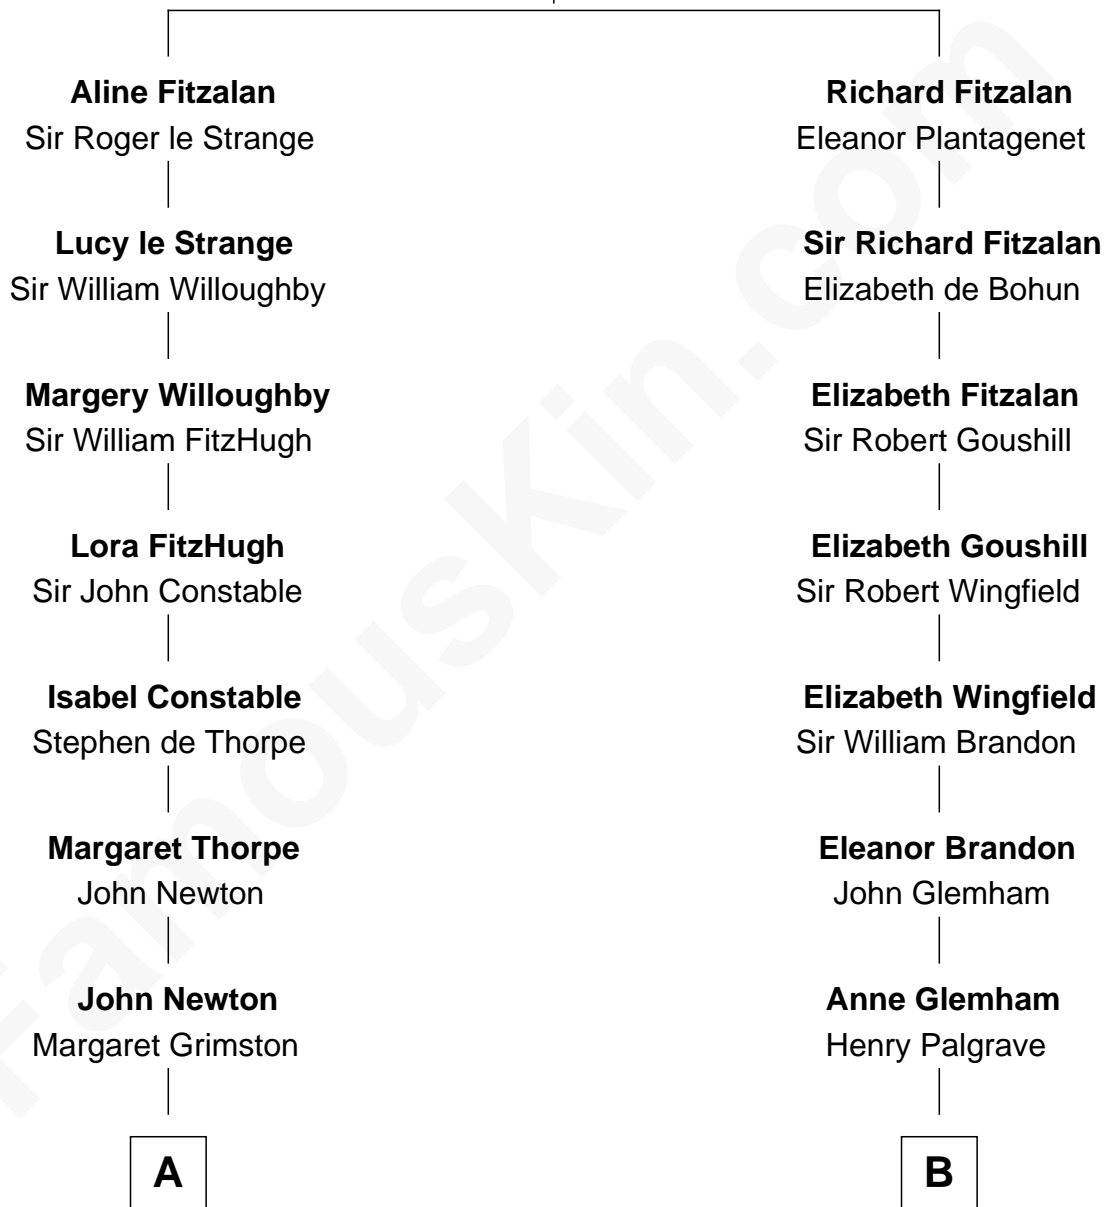

FamousKin.com Relationship Chart of

Charles A. Pillsbury

Co-Founder of C.A. Pillsbury Co.

16th cousin 4 times removed of

Linda Hunt

TV and Movie Actress

Edmund Fitzalan

Alice de Warenne