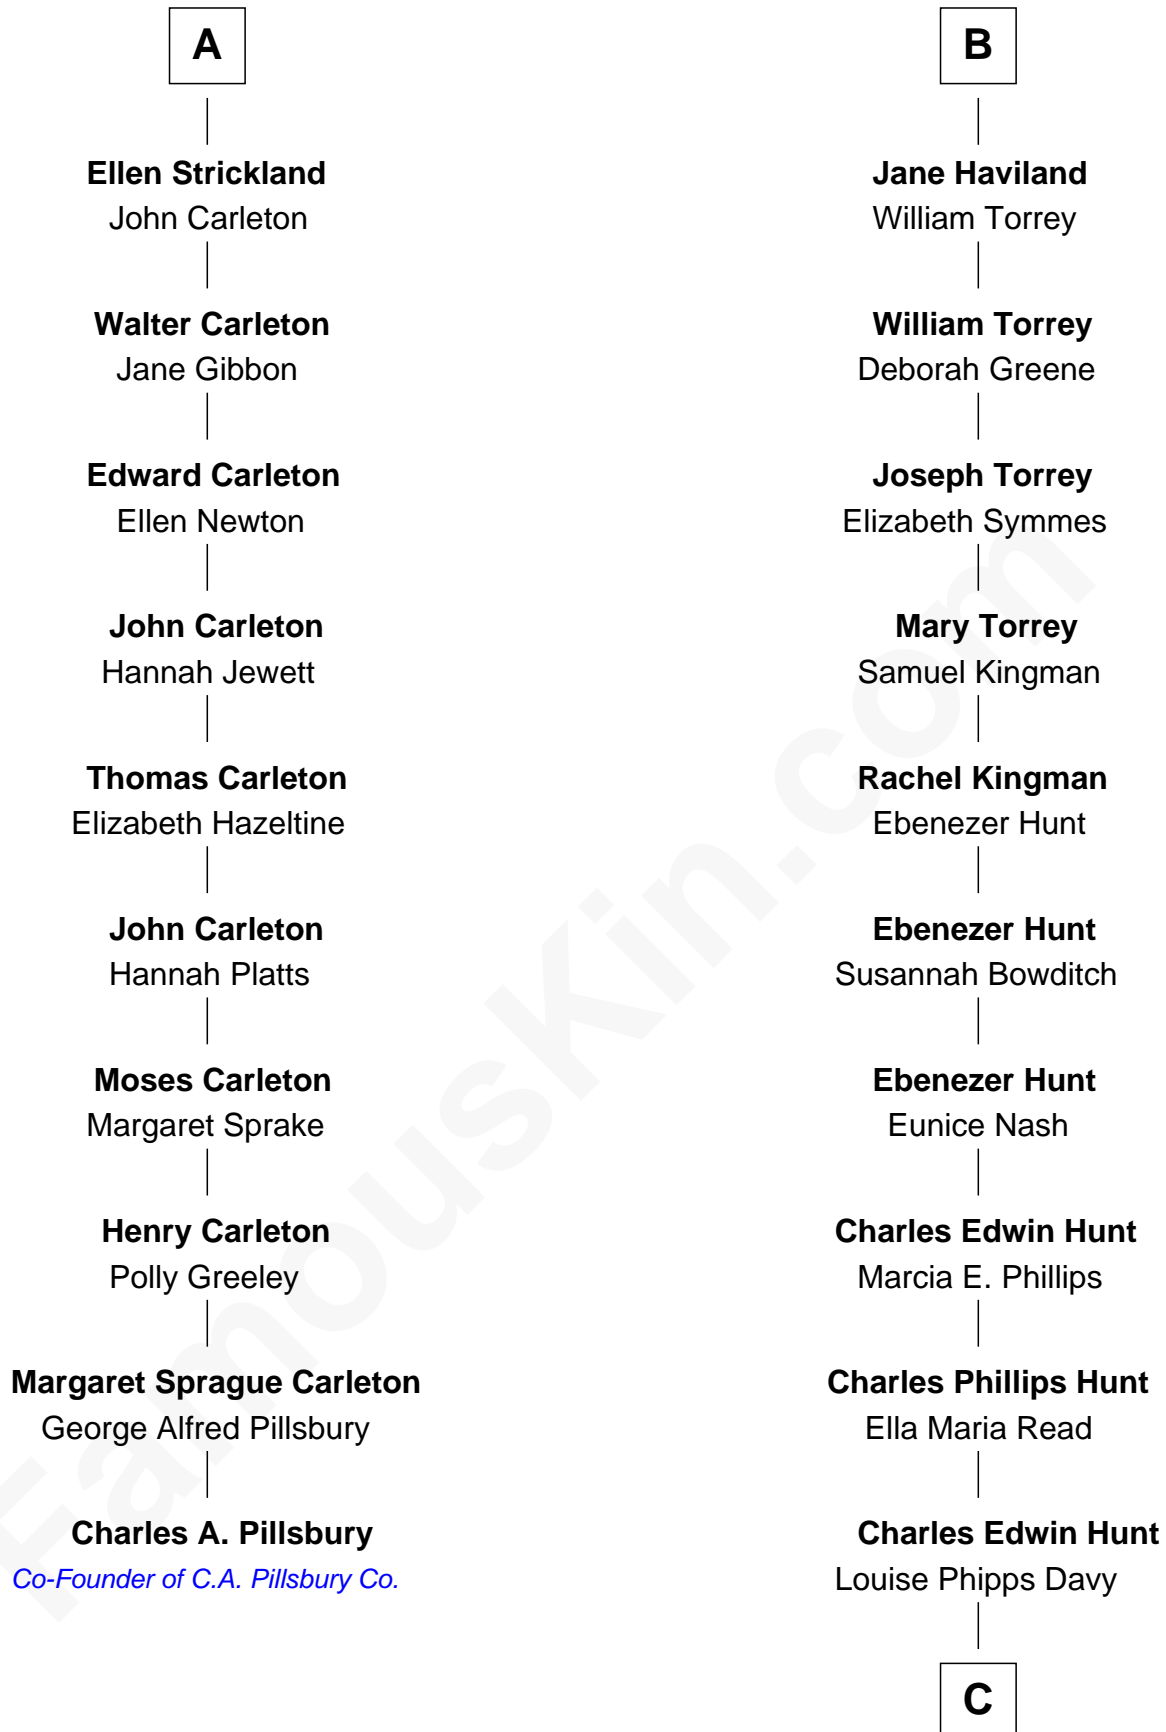

# FamousKin.com Relationship Chart of

**Charles A. Pillsbury**

*Co-Founder of C.A. Pillsbury Co.*

16th cousin 2 times removed of

**Linda Hunt**

*TV and Movie Actress*

**C**

**Raymond Davy Hunt**