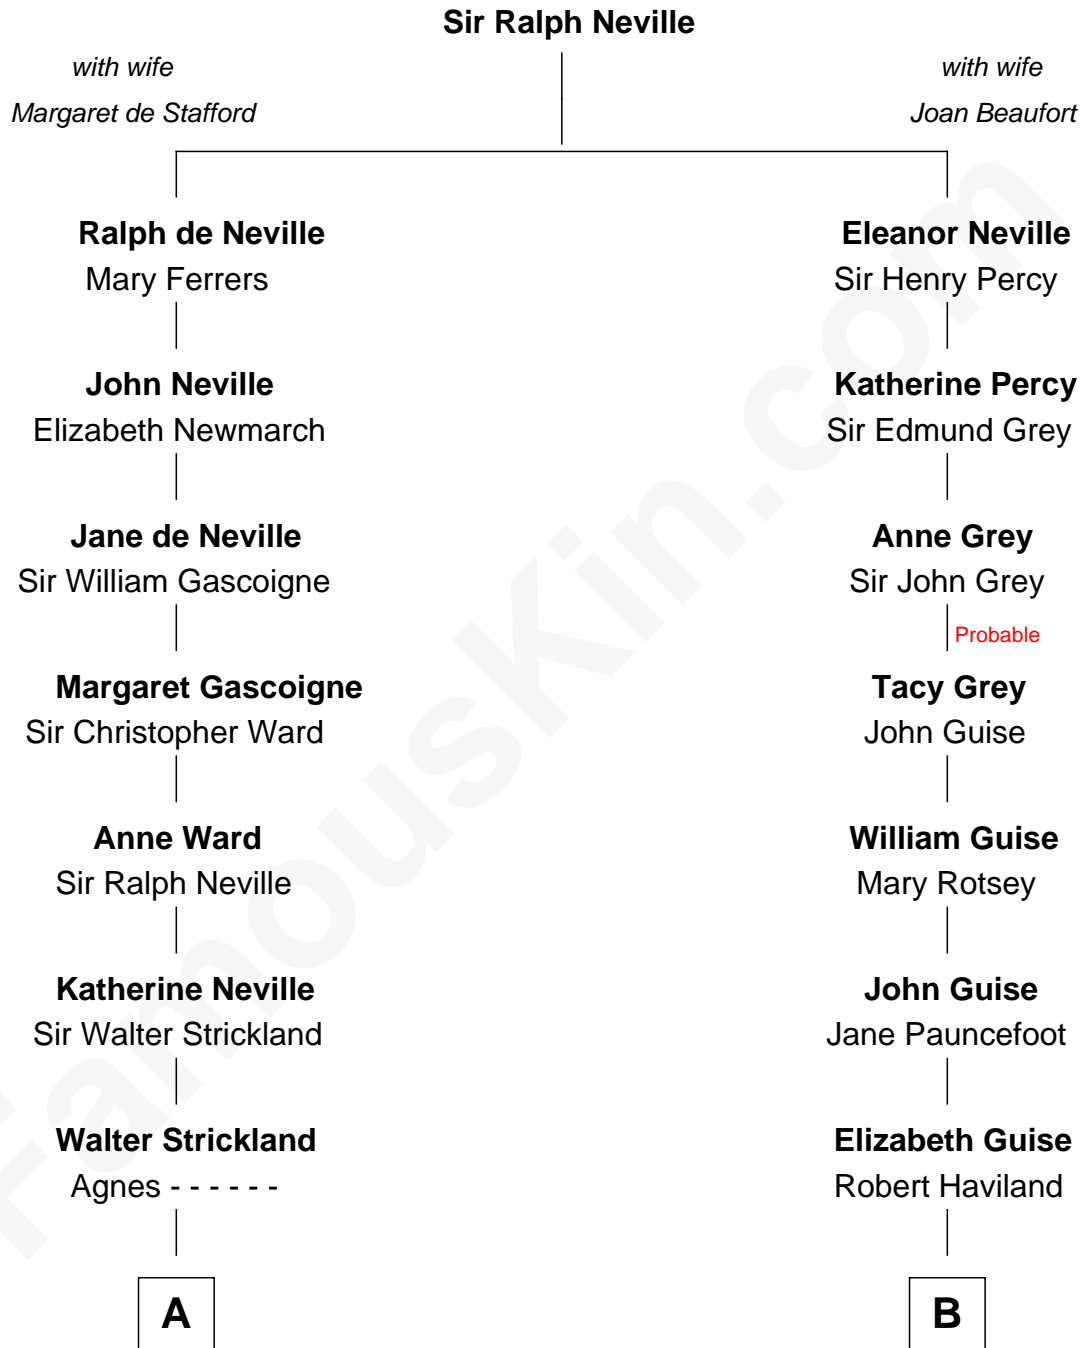

# FamousKin.com Relationship Chart of

**Charles A. Pillsbury**

*Co-Founder of C.A. Pillsbury Co.*

16th cousin 2 times removed of

**Linda Hunt**

*TV and Movie Actress*

**C**

**Raymond Davy Hunt**