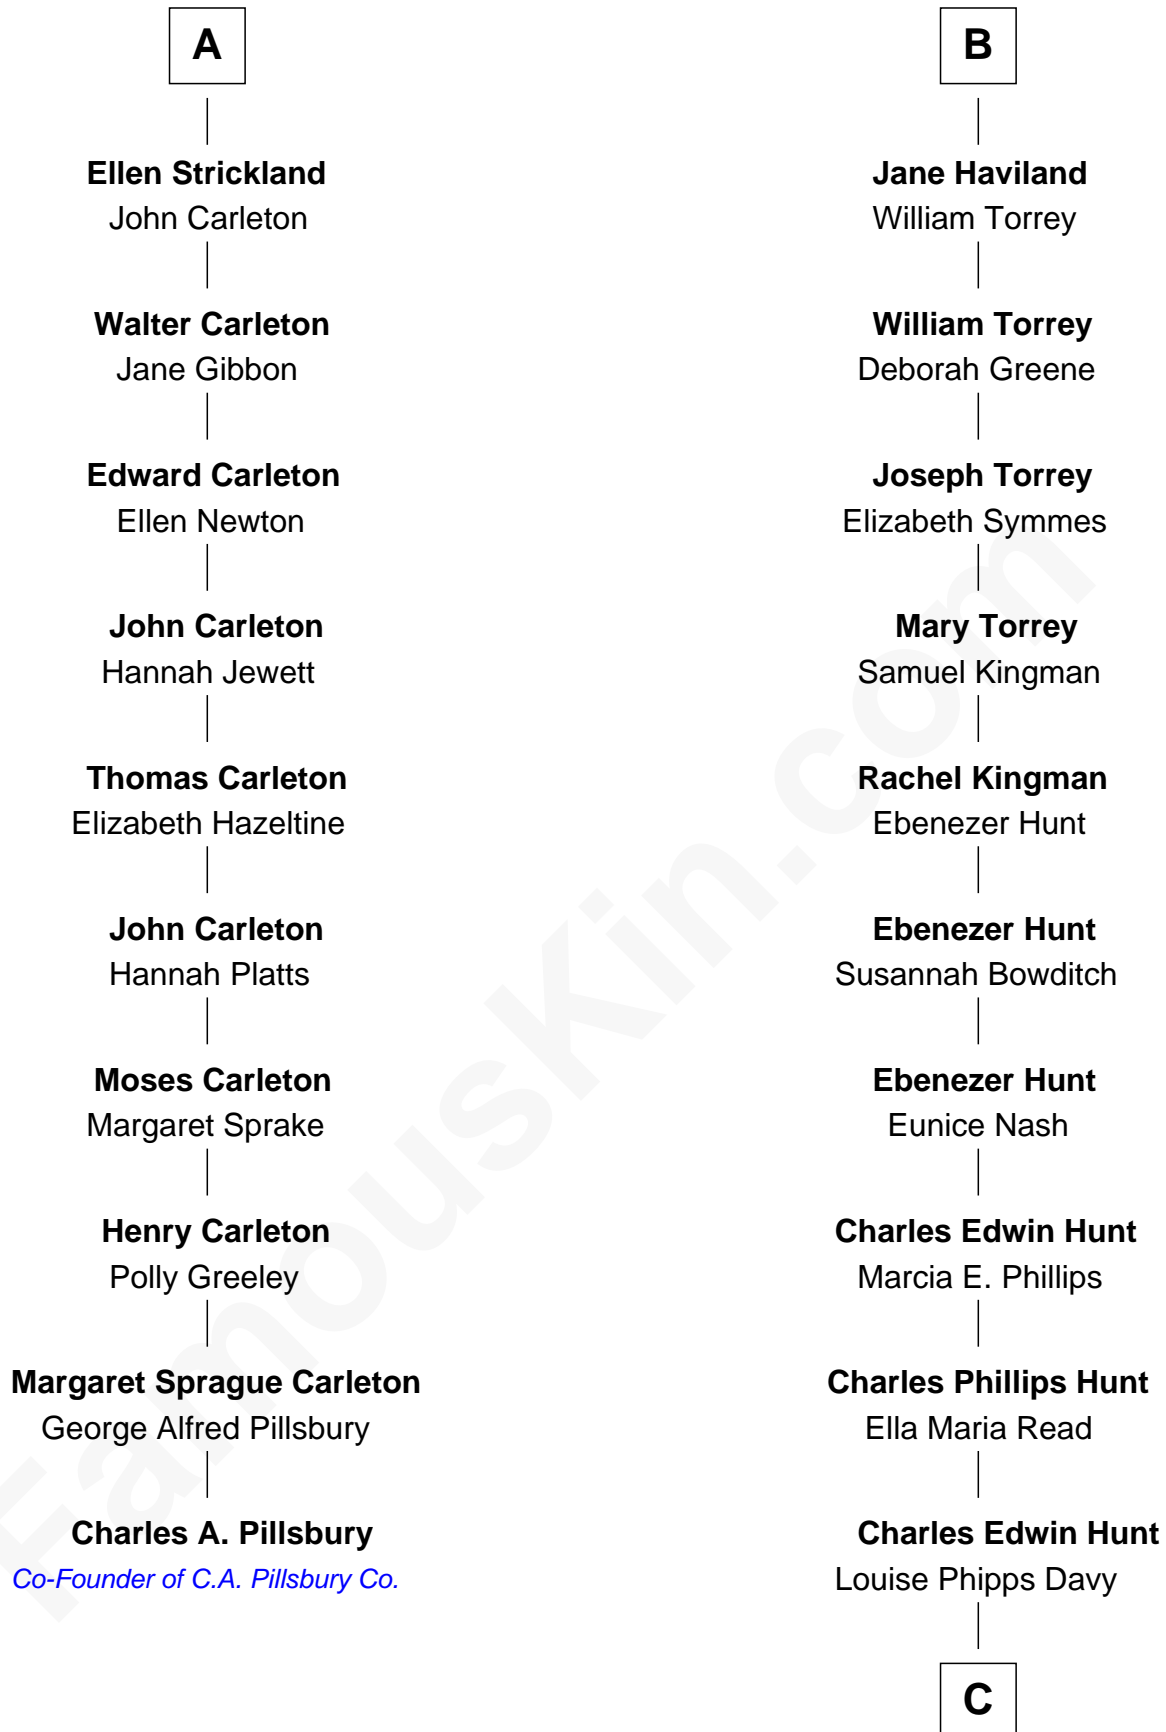

FamousKin.com Relationship Chart of

Charles A. Pillsbury

Co-Founder of C.A. Pillsbury Co.

16th cousin 2 times removed of

Linda Hunt

TV and Movie Actress

C

Raymond Davy Hunt