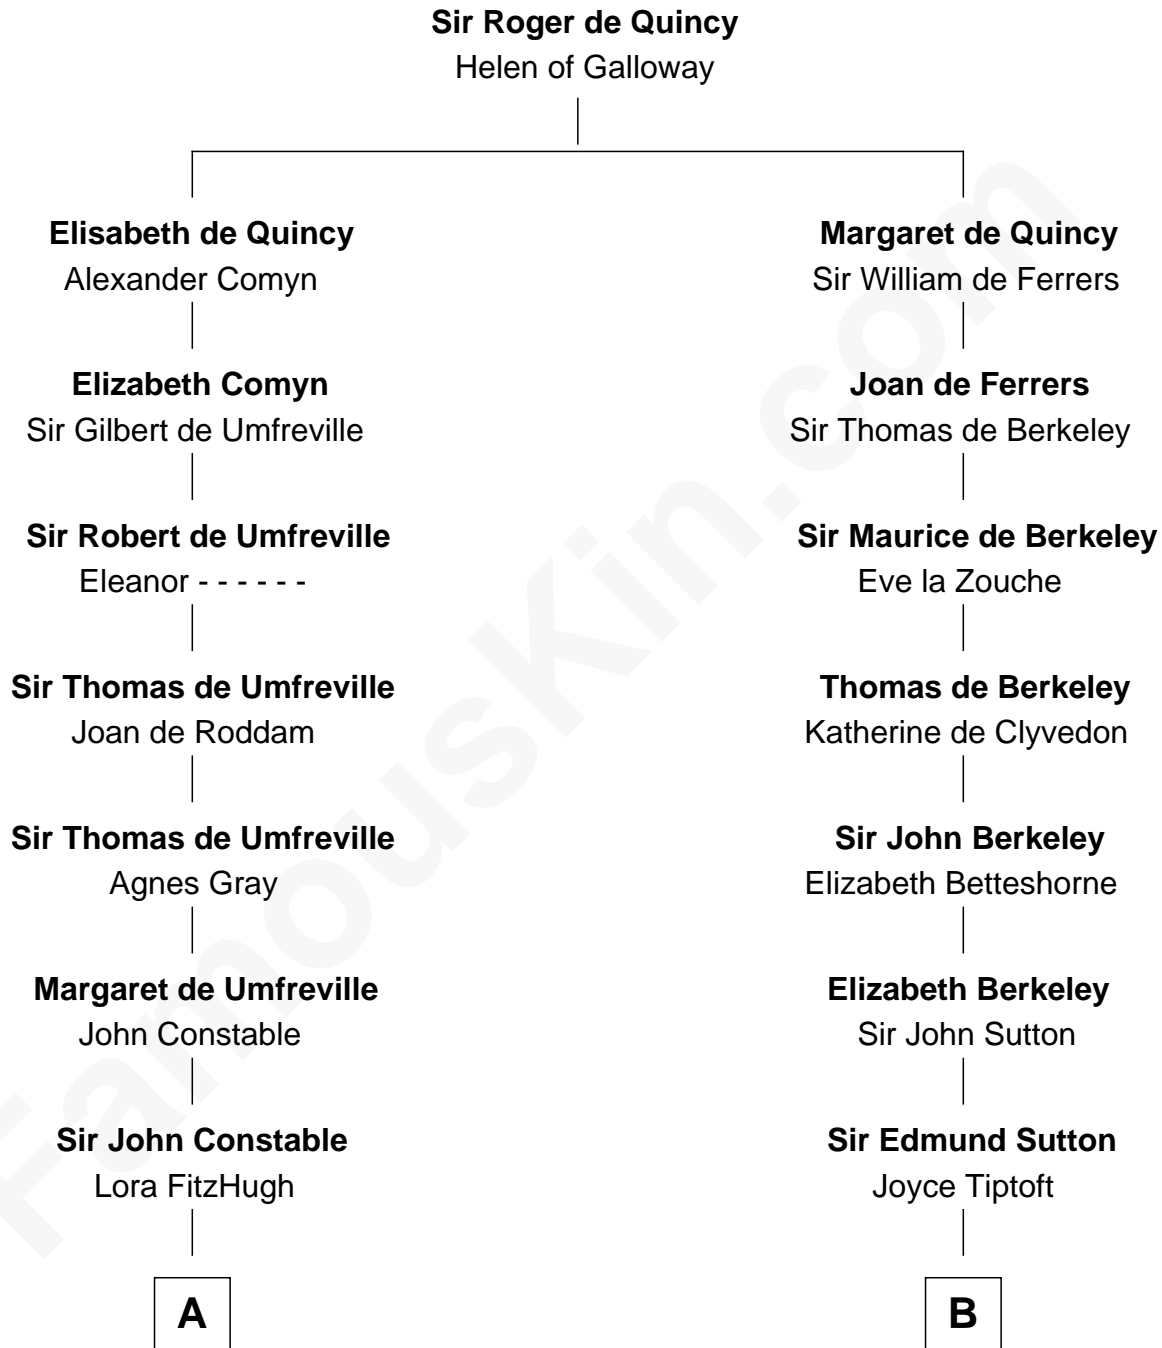

FamousKin.com

Relationship Chart of

Charles A. Pillsbury

Co-Founder of C.A. Pillsbury Co.

19th cousin 2 times removed of

General George S. Patton

U.S. Army - World War II

C