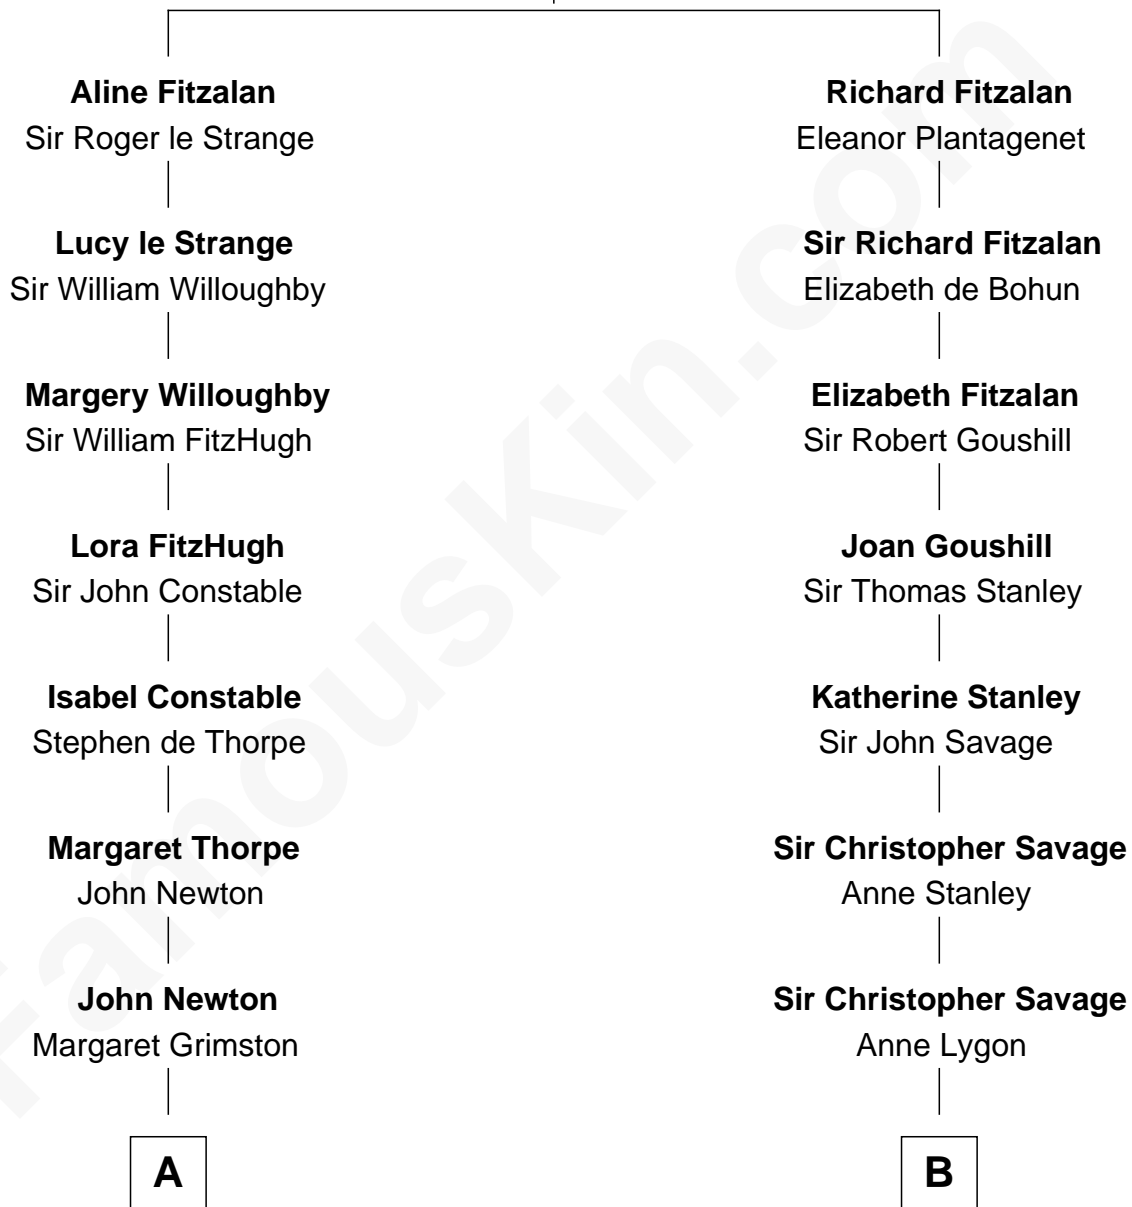

FamousKin.com

Relationship Chart of

Charles A. Pillsbury

Co-Founder of C.A. Pillsbury Co.

16th cousin 3 times removed of

General George S. Patton

U.S. Army - World War II

Edmund Fitzalan

Alice de Warenne

C

—
Susan Thornton Glassell

George Smith Patton

—
George Smith Patton

Ruth Wilson

—
General George S. Patton

U.S. Army - World War II