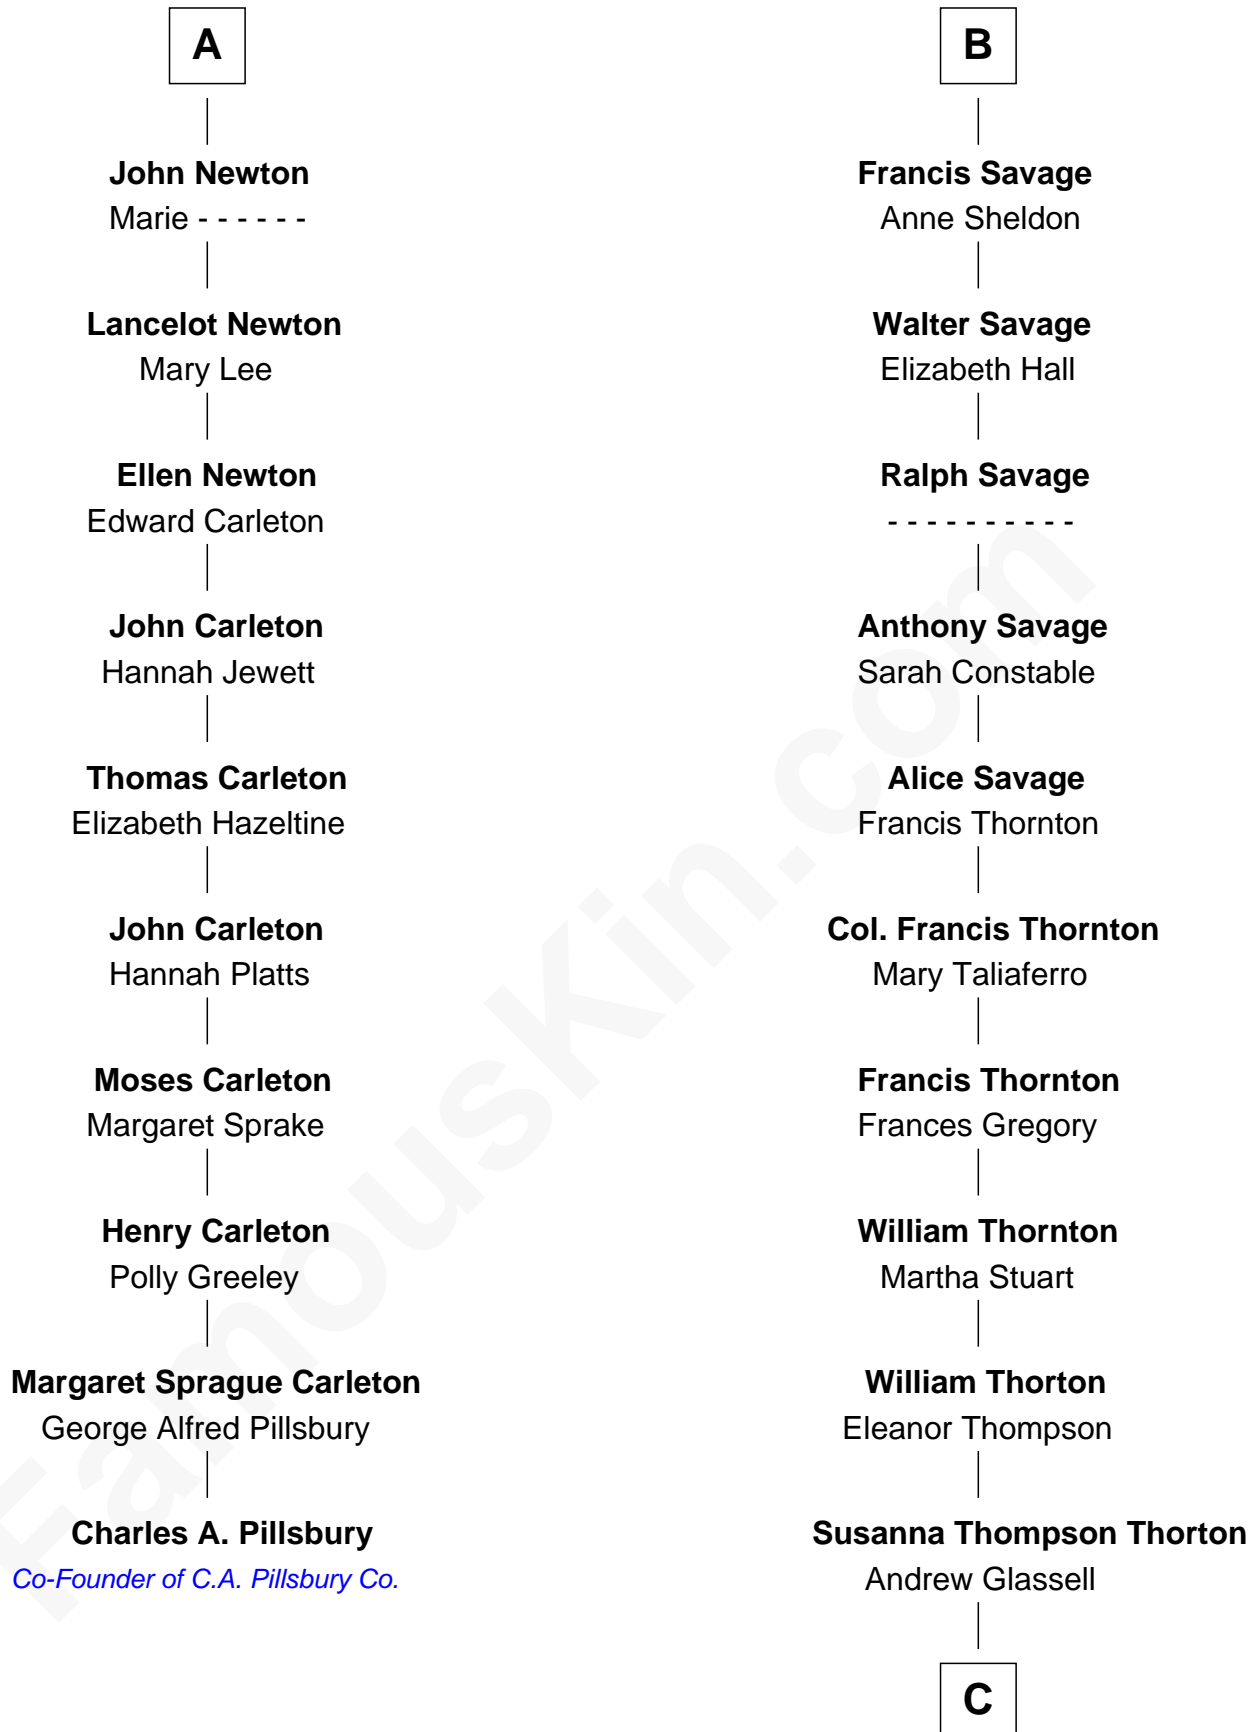

FamousKin.com

Relationship Chart of

Charles A. Pillsbury

Co-Founder of C.A. Pillsbury Co.

16th cousin 3 times removed of

General George S. Patton

U.S. Army - World War II

Edmund Fitzalan

Alice de Warenne

C

—
Susan Thornton Glassell

George Smith Patton

—
George Smith Patton

Ruth Wilson

—
General George S. Patton

U.S. Army - World War II