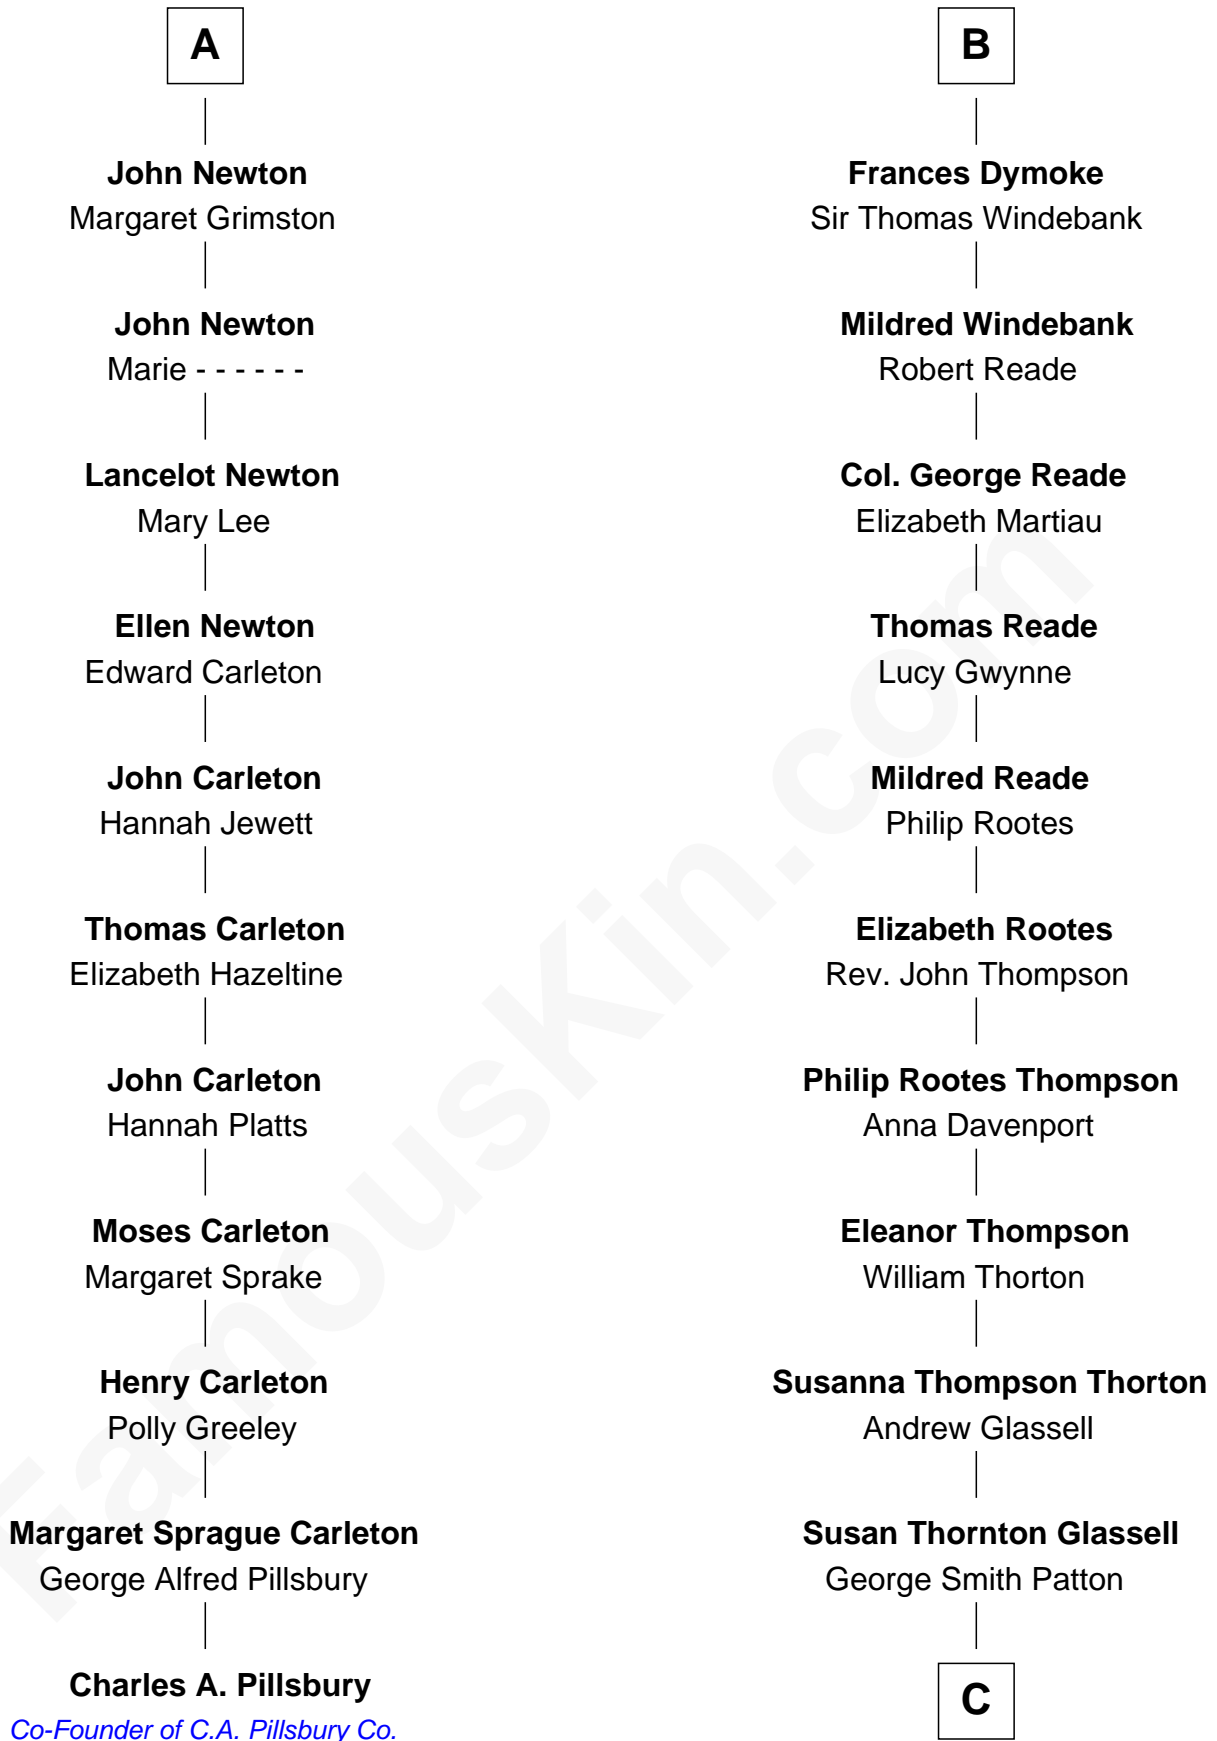

# FamousKin.com Relationship Chart of

**Charles A. Pillsbury**

*Co-Founder of C.A. Pillsbury Co.*

17th cousin 1 time removed of

**General George S. Patton**

*U.S. Army - World War II*

**Sir Geoffrey le Scrope**

Ivetta de Ros

**C**

George Smith Patton

Ruth Wilson

**General George S. Patton**

*U.S. Army - World War II*

FamousKin.com