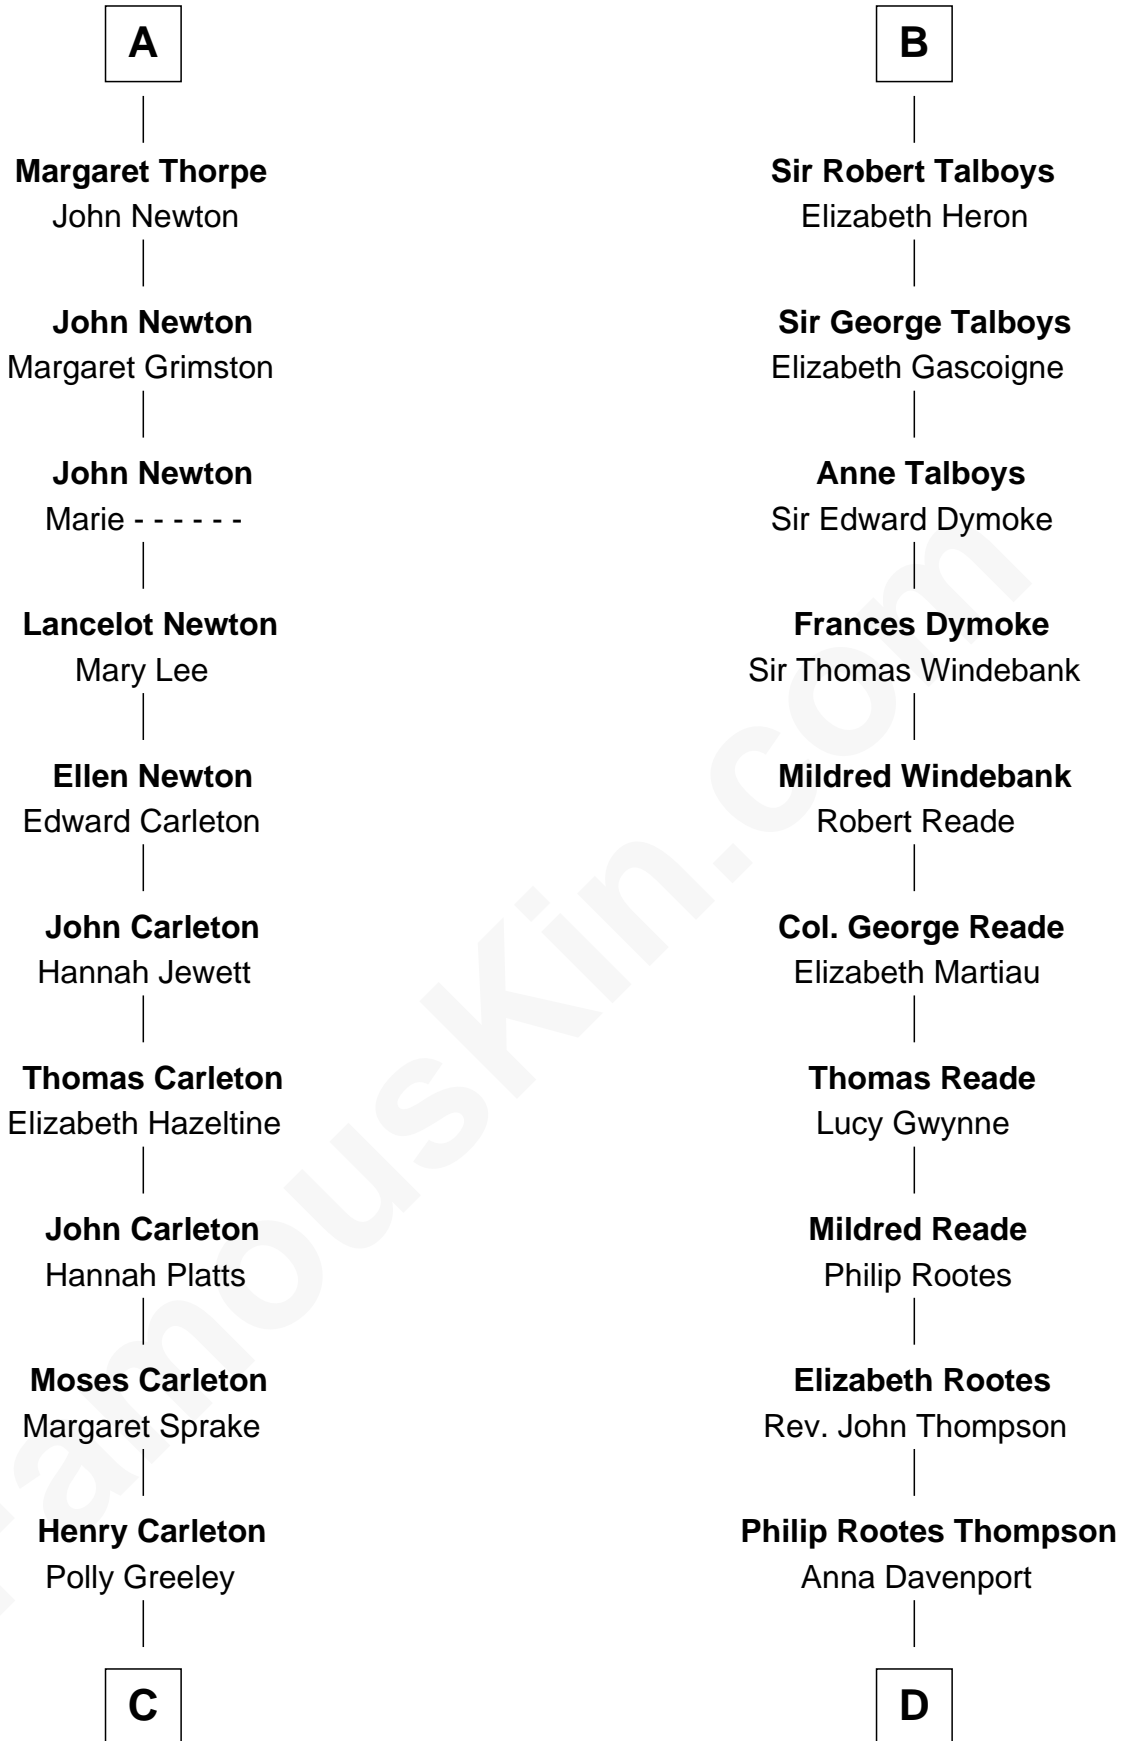

FamousKin.com

Relationship Chart of

Charles A. Pillsbury

Co-Founder of C.A. Pillsbury Co.

18th cousin 3 times removed of

General George S. Patton

U.S. Army - World War II

C

Margaret Sprague Carleton

George Alfred Pillsbury

Charles A. Pillsbury

Co-Founder of C.A. Pillsbury Co.

D

Eleanor Thompson

William Thorton

Susanna Thompson Thorton