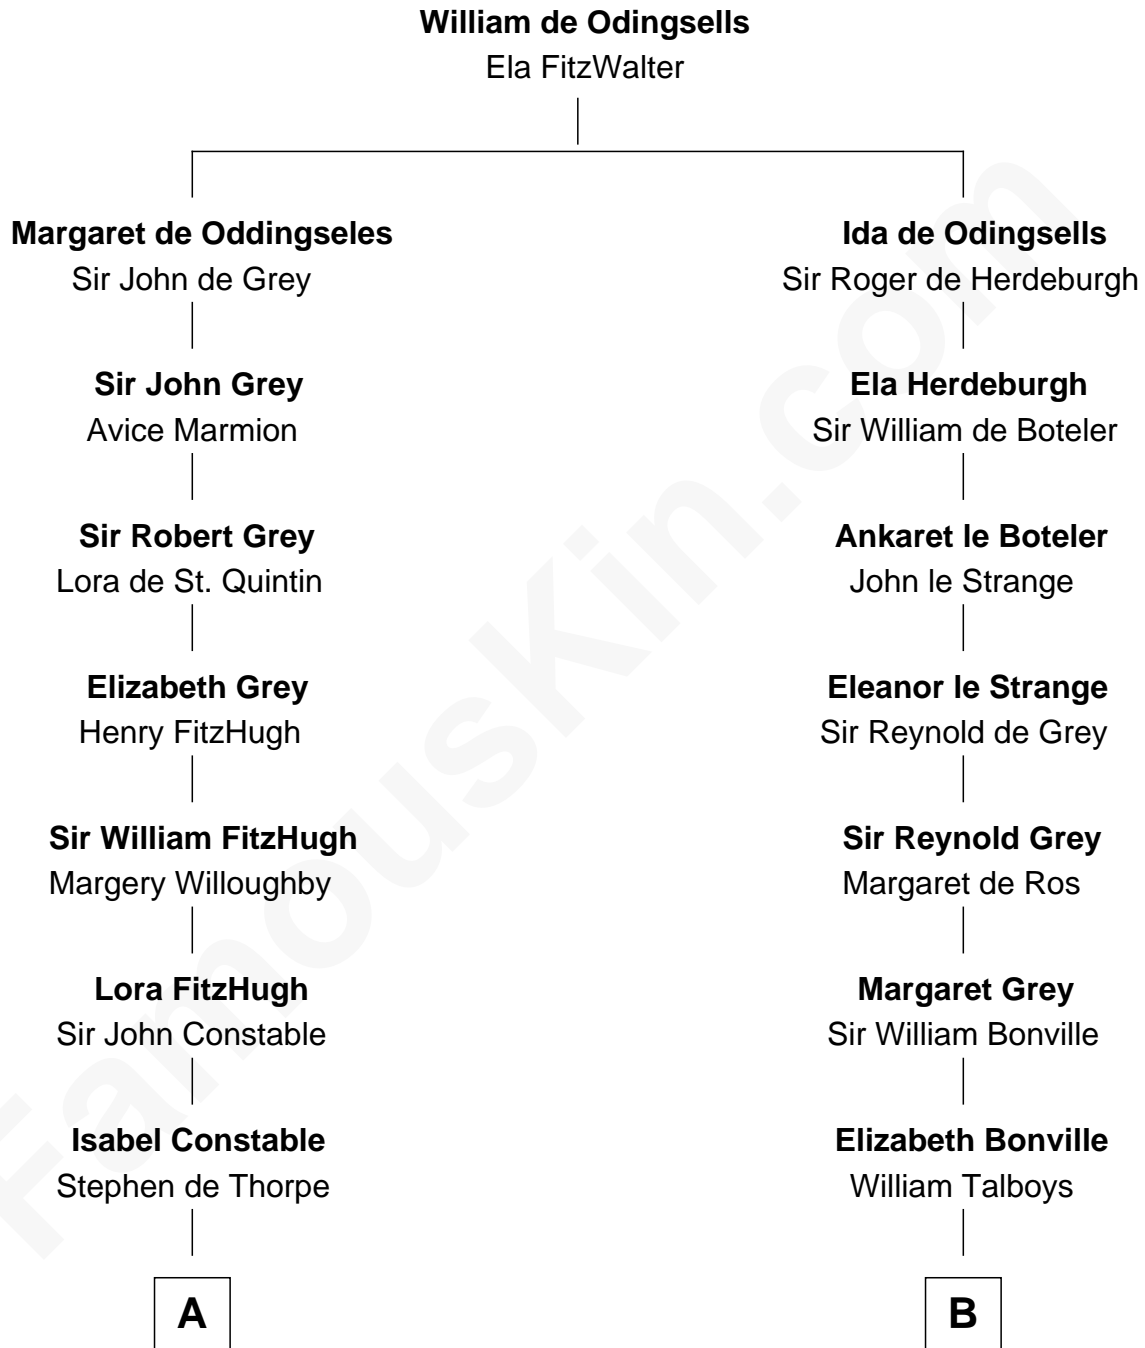

FamousKin.com

Relationship Chart of

Charles A. Pillsbury

Co-Founder of C.A. Pillsbury Co.

18th cousin 3 times removed of

General George S. Patton

U.S. Army - World War II

C

Margaret Sprague Carleton

George Alfred Pillsbury

Charles A. Pillsbury

Co-Founder of C.A. Pillsbury Co.

D

Eleanor Thompson

William Thorton

Susanna Thompson Thorton