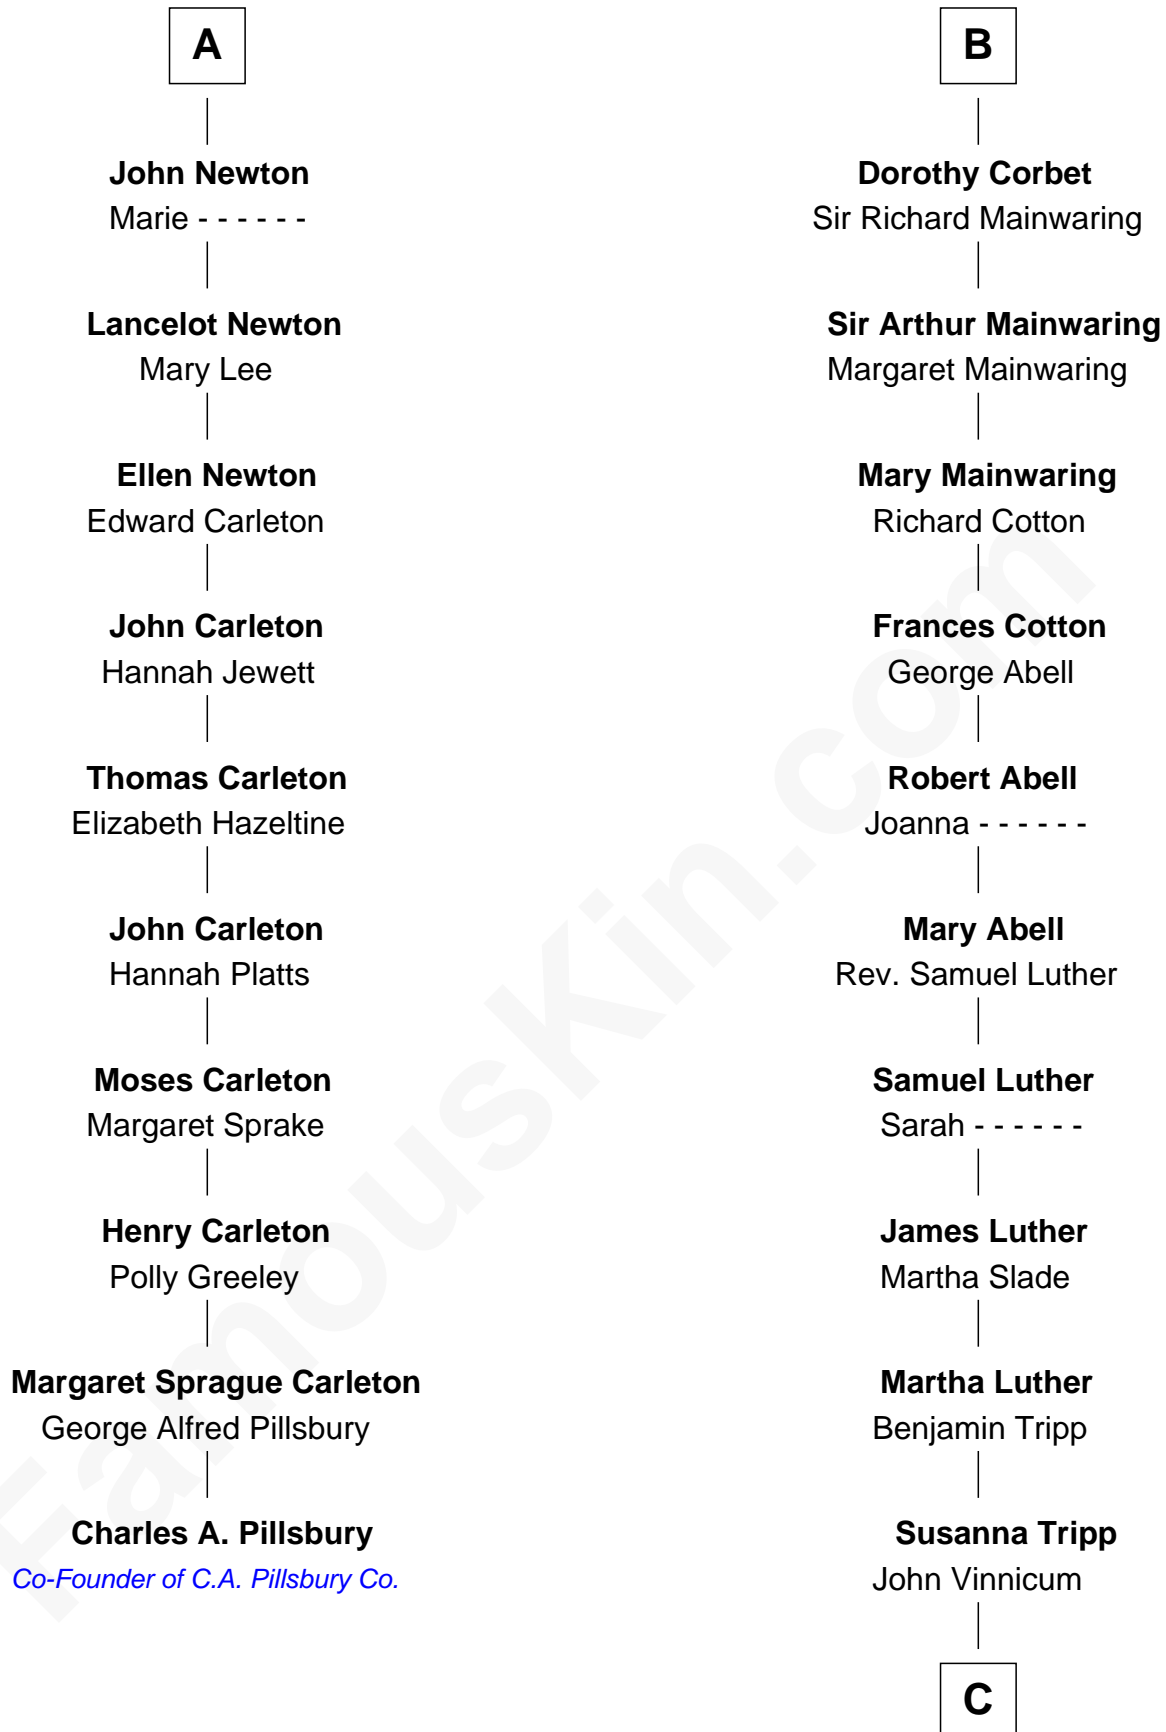

## Relationship Chart of

**Charles A. Pillsbury**

*Co-Founder of C.A. Pillsbury Co.*

16th cousin 4 times removed of

**Lizzie Borden**

*Accused Murderess*

**Edmund Fitzalan**

Alice de Warenne

**C**

—  
**Sarah L. Vinnicum**

Joseph Morse

—  
**Anthony Morse**

Rhoda Morrison

—  
**Sarah Anthony Morse**

Andrew Jackson Borden

—  
**Lizzie Borden**

*Accused Murderess*

FamousKin.com