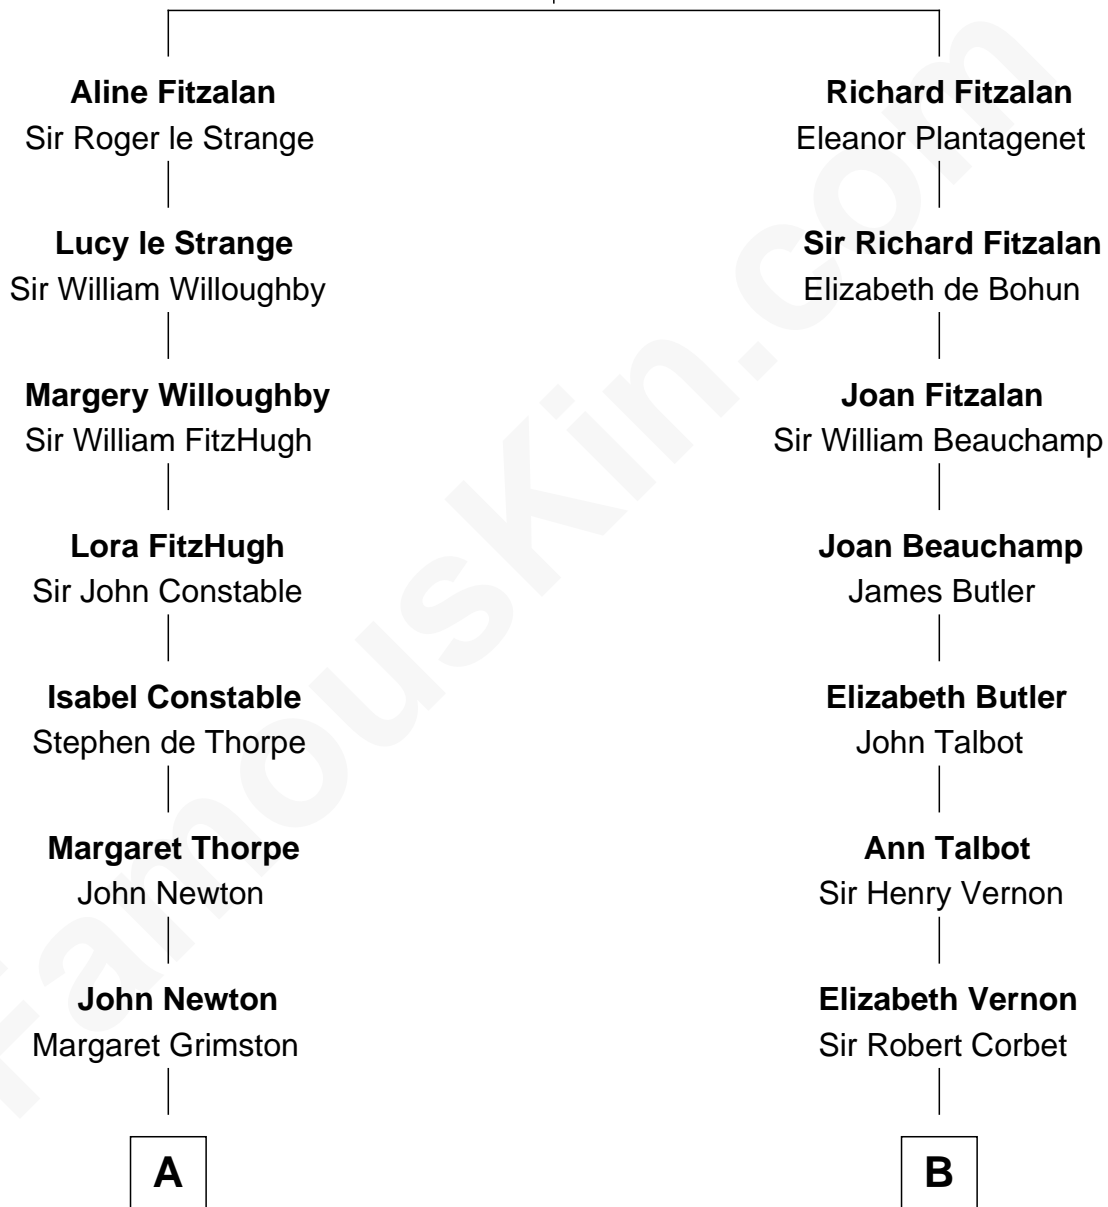

## Relationship Chart of

**Charles A. Pillsbury**

*Co-Founder of C.A. Pillsbury Co.*

16th cousin 4 times removed of

**Lizzie Borden**

*Accused Murderess*

**Edmund Fitzalan**

Alice de Warenne

**C**

—  
**Sarah L. Vinnicum**

Joseph Morse

—  
**Anthony Morse**

Rhoda Morrison

—  
**Sarah Anthony Morse**

Andrew Jackson Borden

—  
**Lizzie Borden**

*Accused Murderess*

FamousKin.com