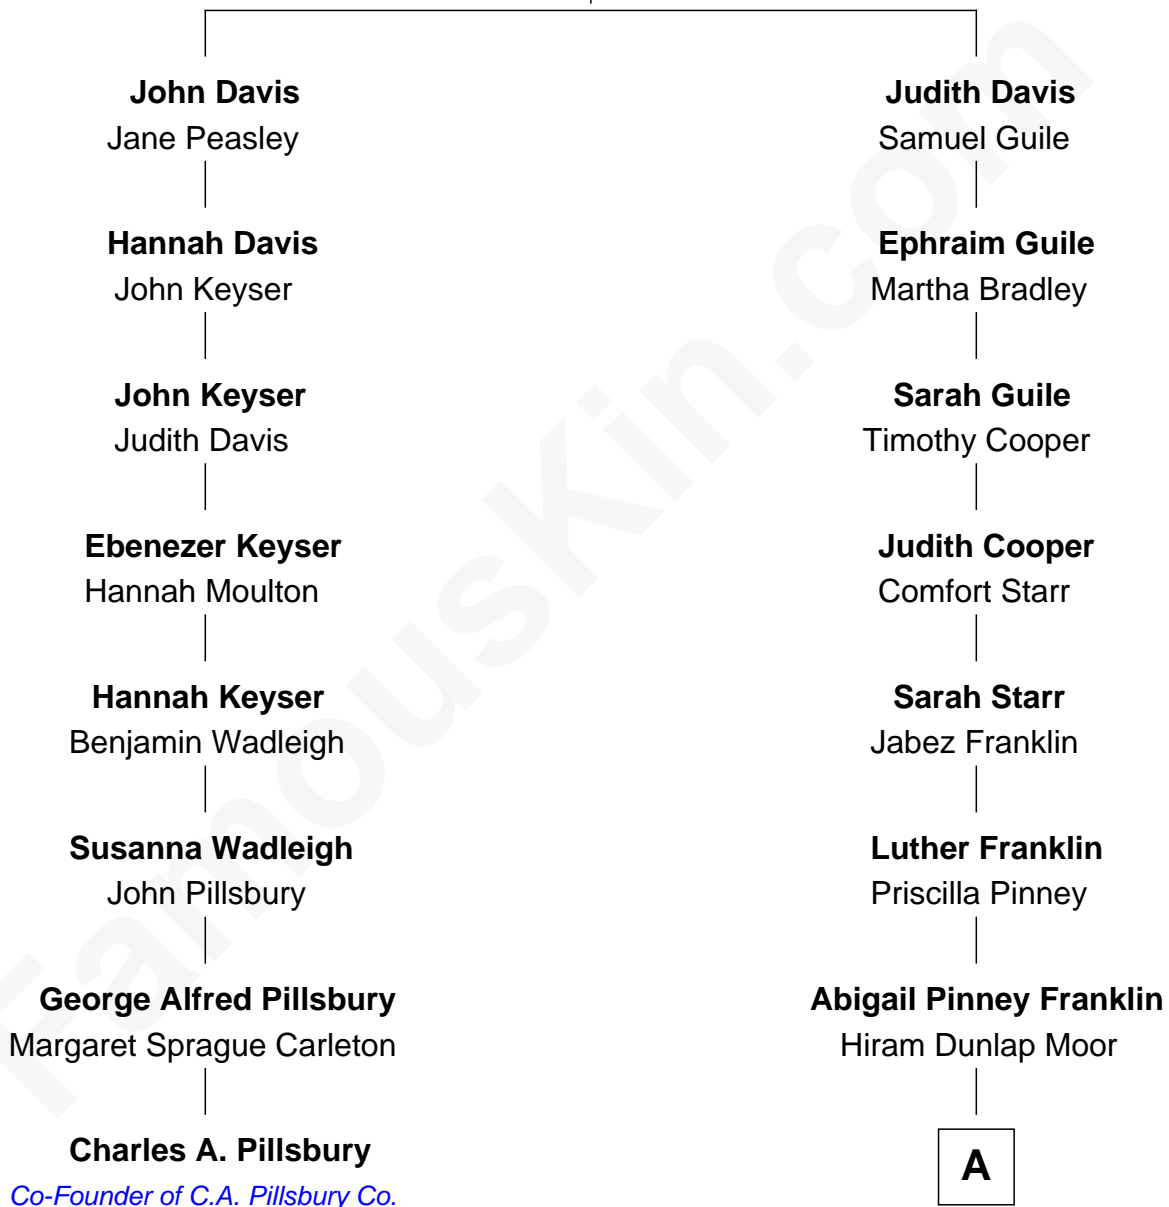

FamousKin.com Relationship Chart of

Charles A. Pillsbury

Co-Founder of C.A. Pillsbury Co.

7th cousin 3 times removed of

Orson Bean

TV Actor

James Davis

Cecily Thayer

A

—
Sarah Jane Moor

Don Carlos Pollard

—
Dallas Frank Pollard

Katharine Putnam Ainsworth

—
Marion Ainsworth Pollard

George Frederick Burrows

—
Orson Bean