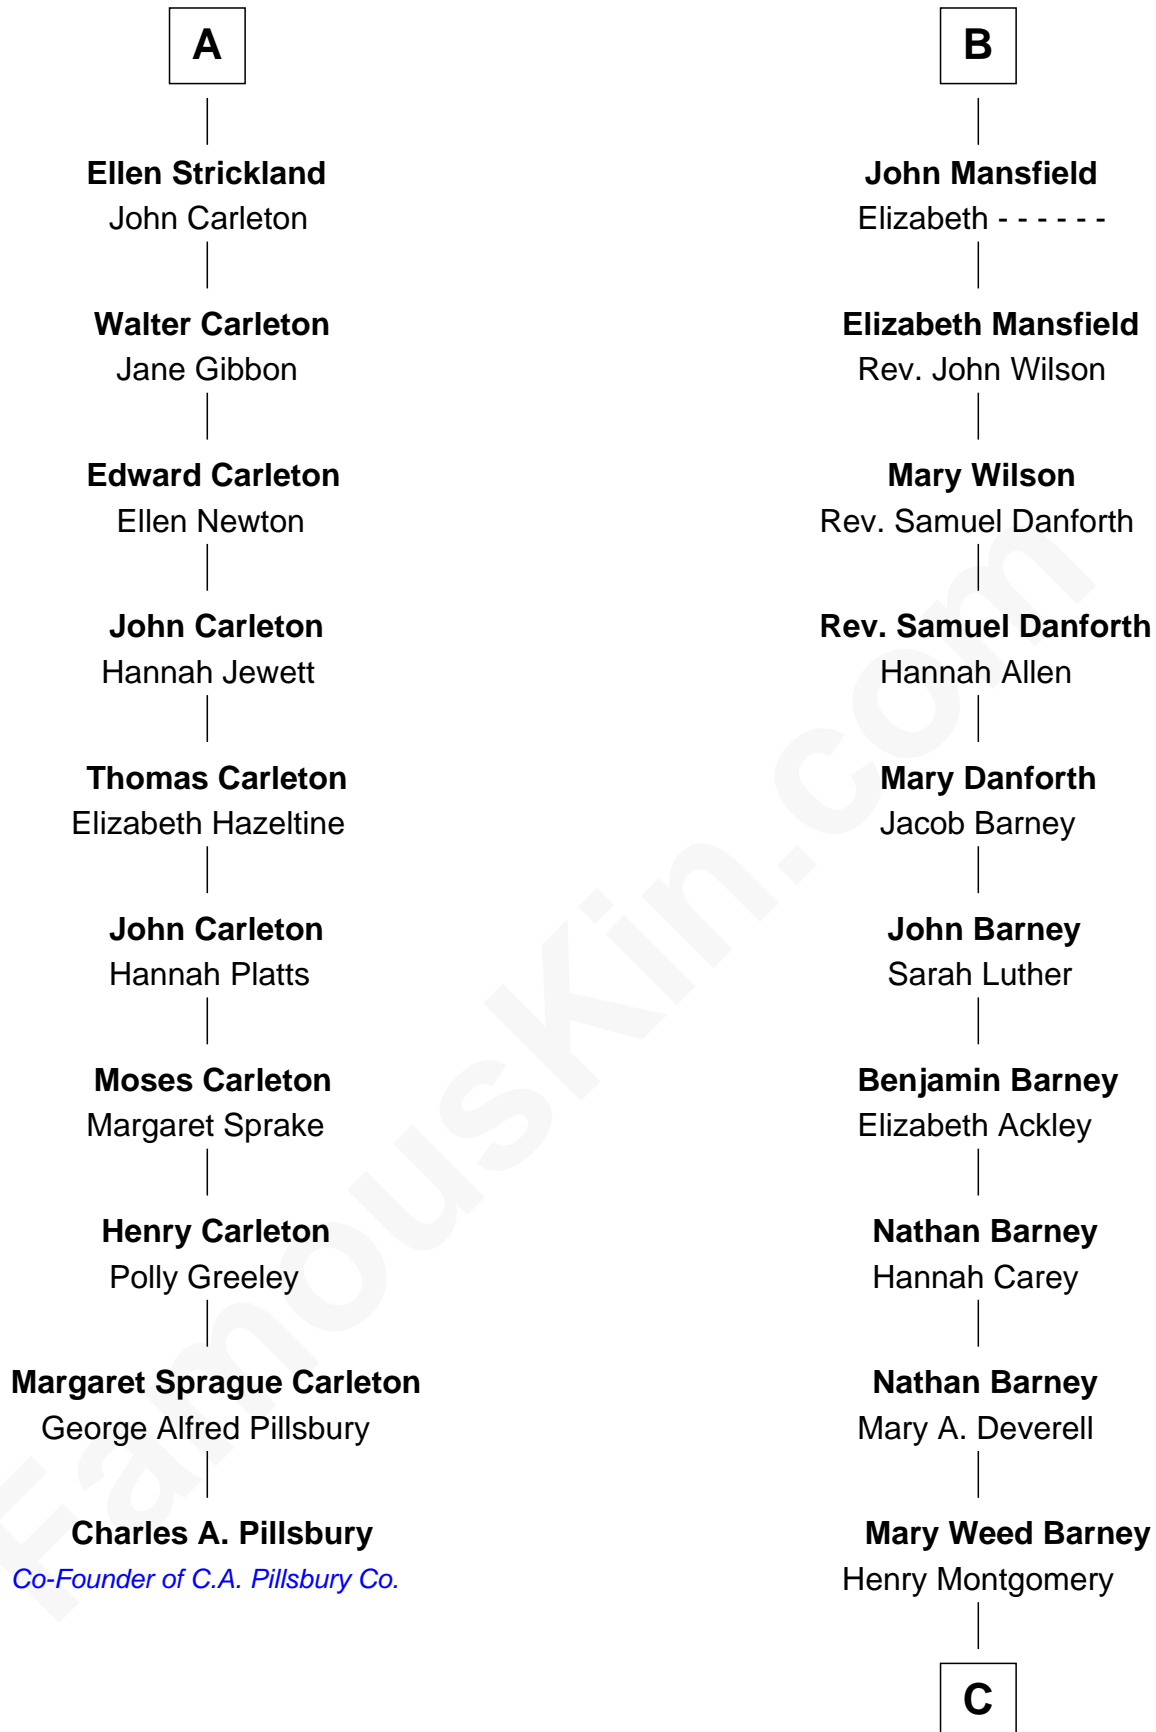

FamousKin.com Relationship Chart of

Charles A. Pillsbury

Co-Founder of C.A. Pillsbury Co.

16th cousin 2 times removed of

Elizabeth Montgomery

TV Actress - "Bewitched"

Sir Ralph Neville
Margaret de Stafford

C

Henry Montgomery
Elizabeth Bryan Allen

Elizabeth Montgomery
TV Actress - "Bewitched"

FamousKin.com