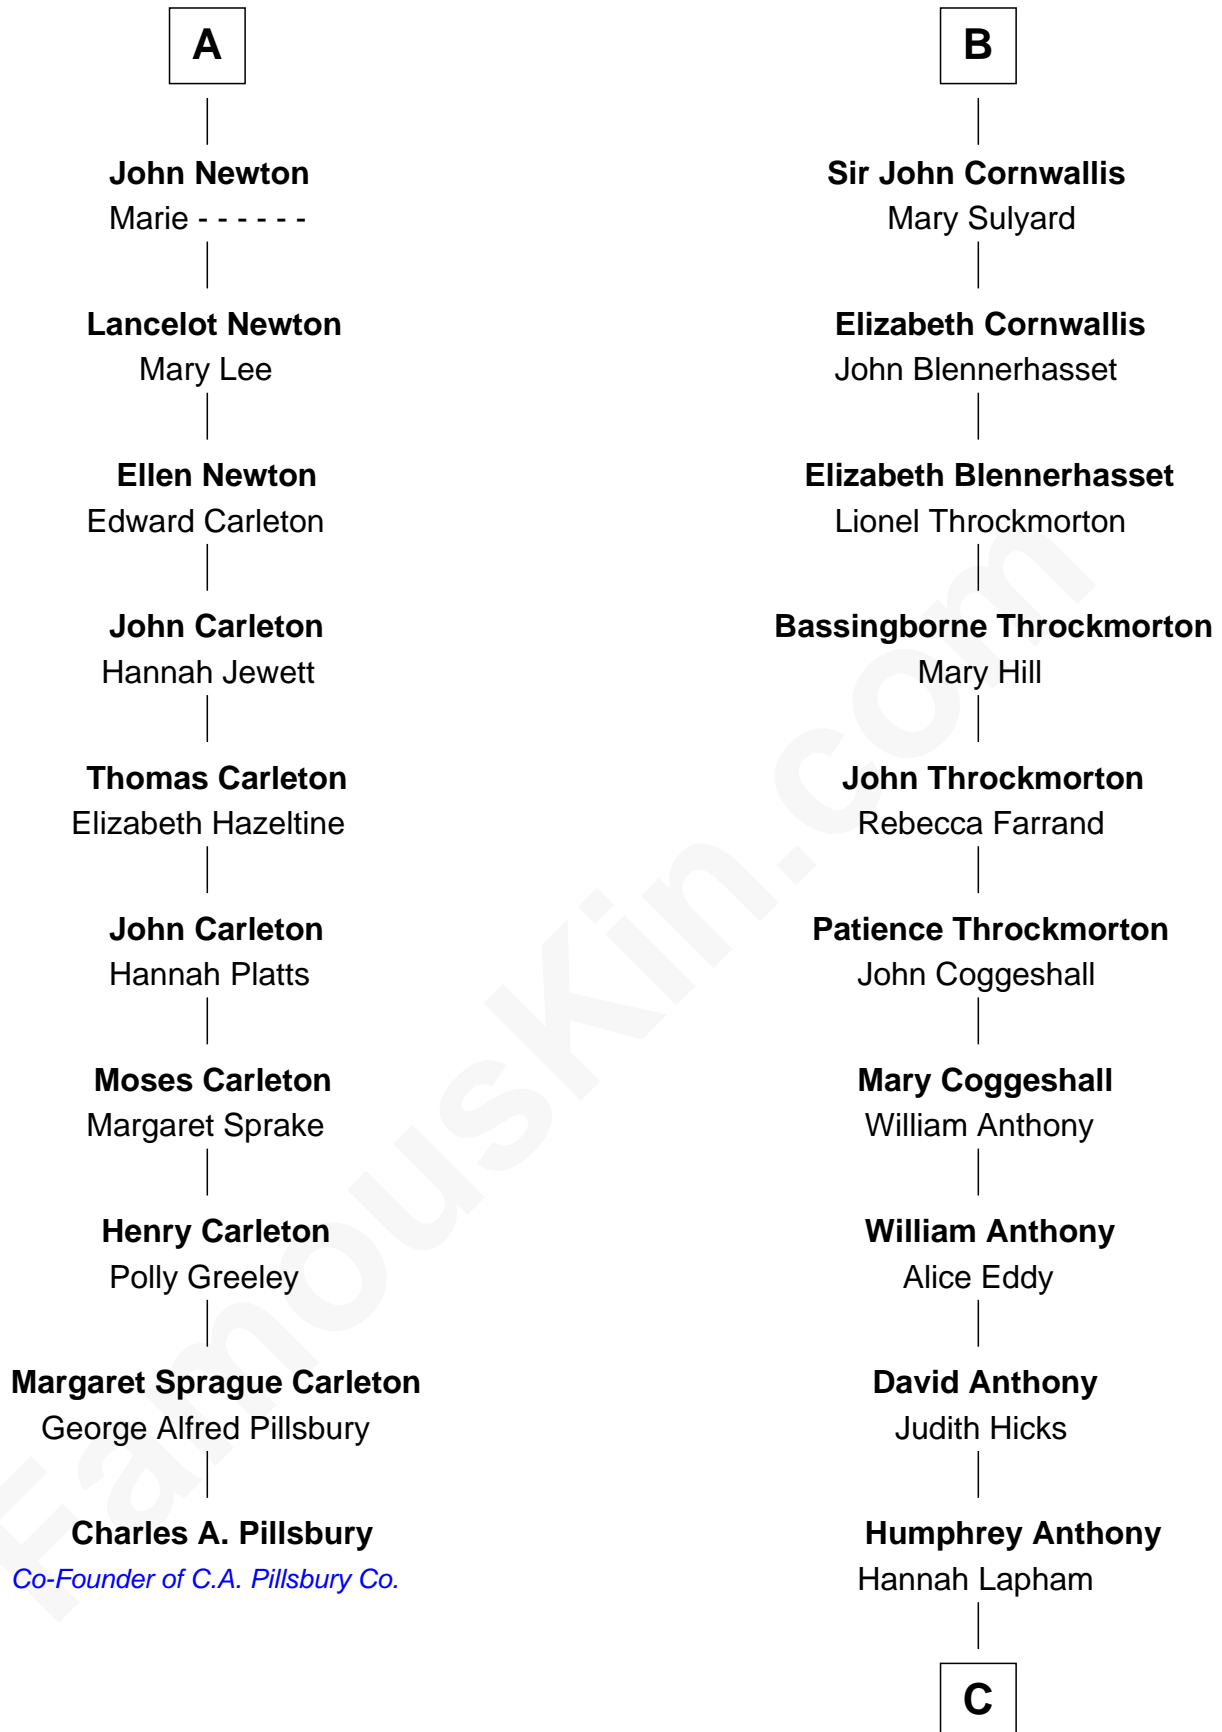

# FamousKin.com Relationship Chart of

**Charles A. Pillsbury**

*Co-Founder of C.A. Pillsbury Co.*

16th cousin 2 times removed of

**Susan B. Anthony**

*Women's Rights Advocate*

**Edmund Fitzalan**

Alice de Warenne

**C**

|  
**Daniel Anthony**

Lucy Read

|  
**Susan B. Anthony**

*Women's Rights Advocate*

FamousKin.com