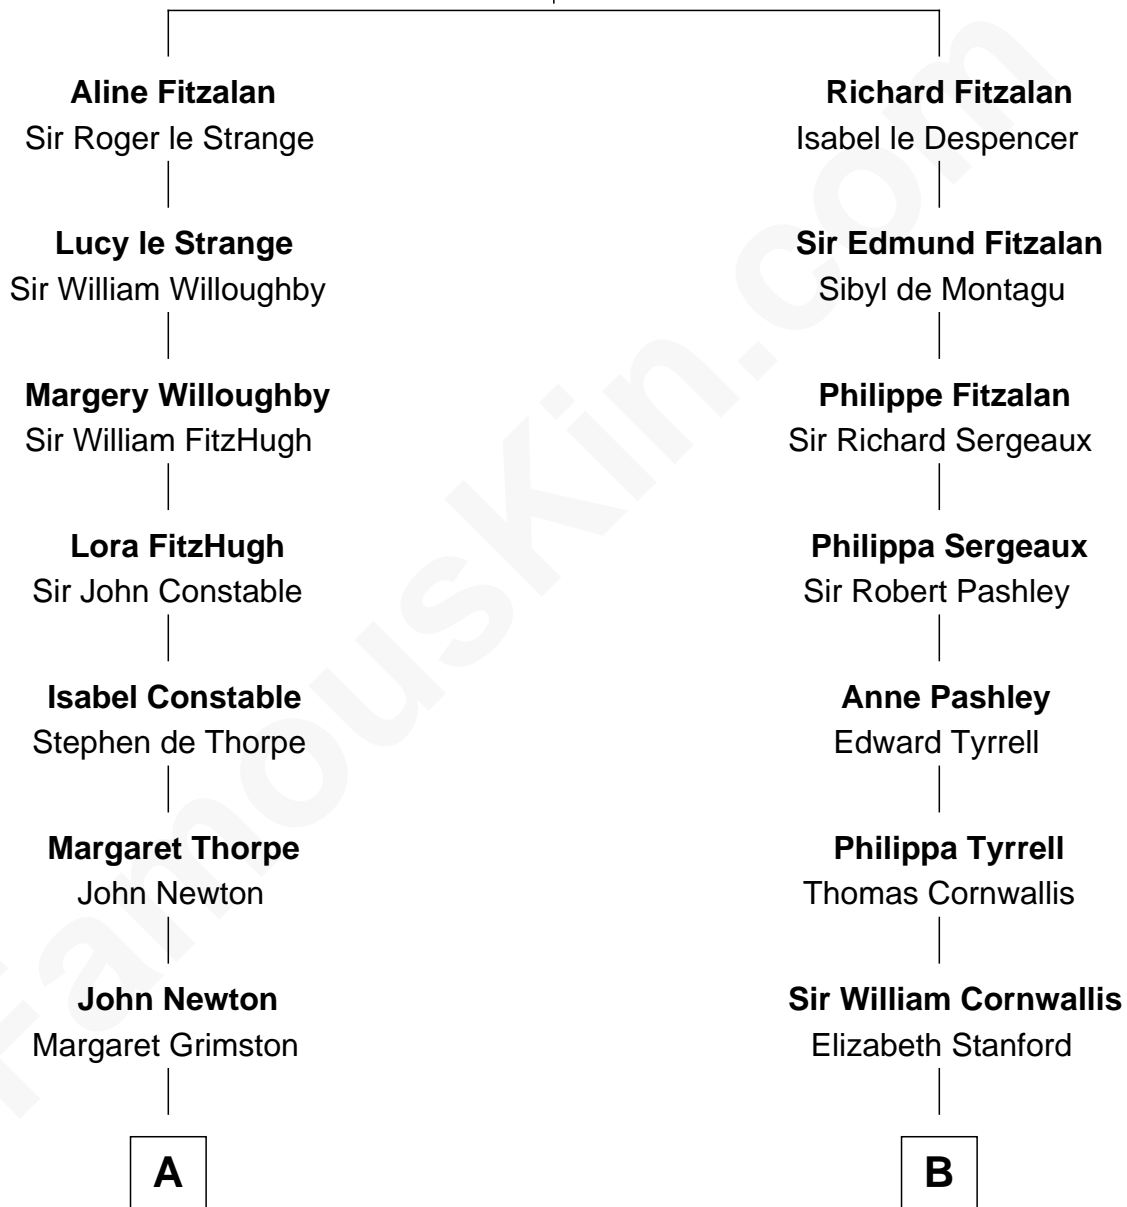

# FamousKin.com Relationship Chart of

**Charles A. Pillsbury**

*Co-Founder of C.A. Pillsbury Co.*

16th cousin 2 times removed of

**Susan B. Anthony**

*Women's Rights Advocate*

**Edmund Fitzalan**

Alice de Warenne

**C**

|  
**Daniel Anthony**

Lucy Read

|  
**Susan B. Anthony**

*Women's Rights Advocate*

FamousKin.com