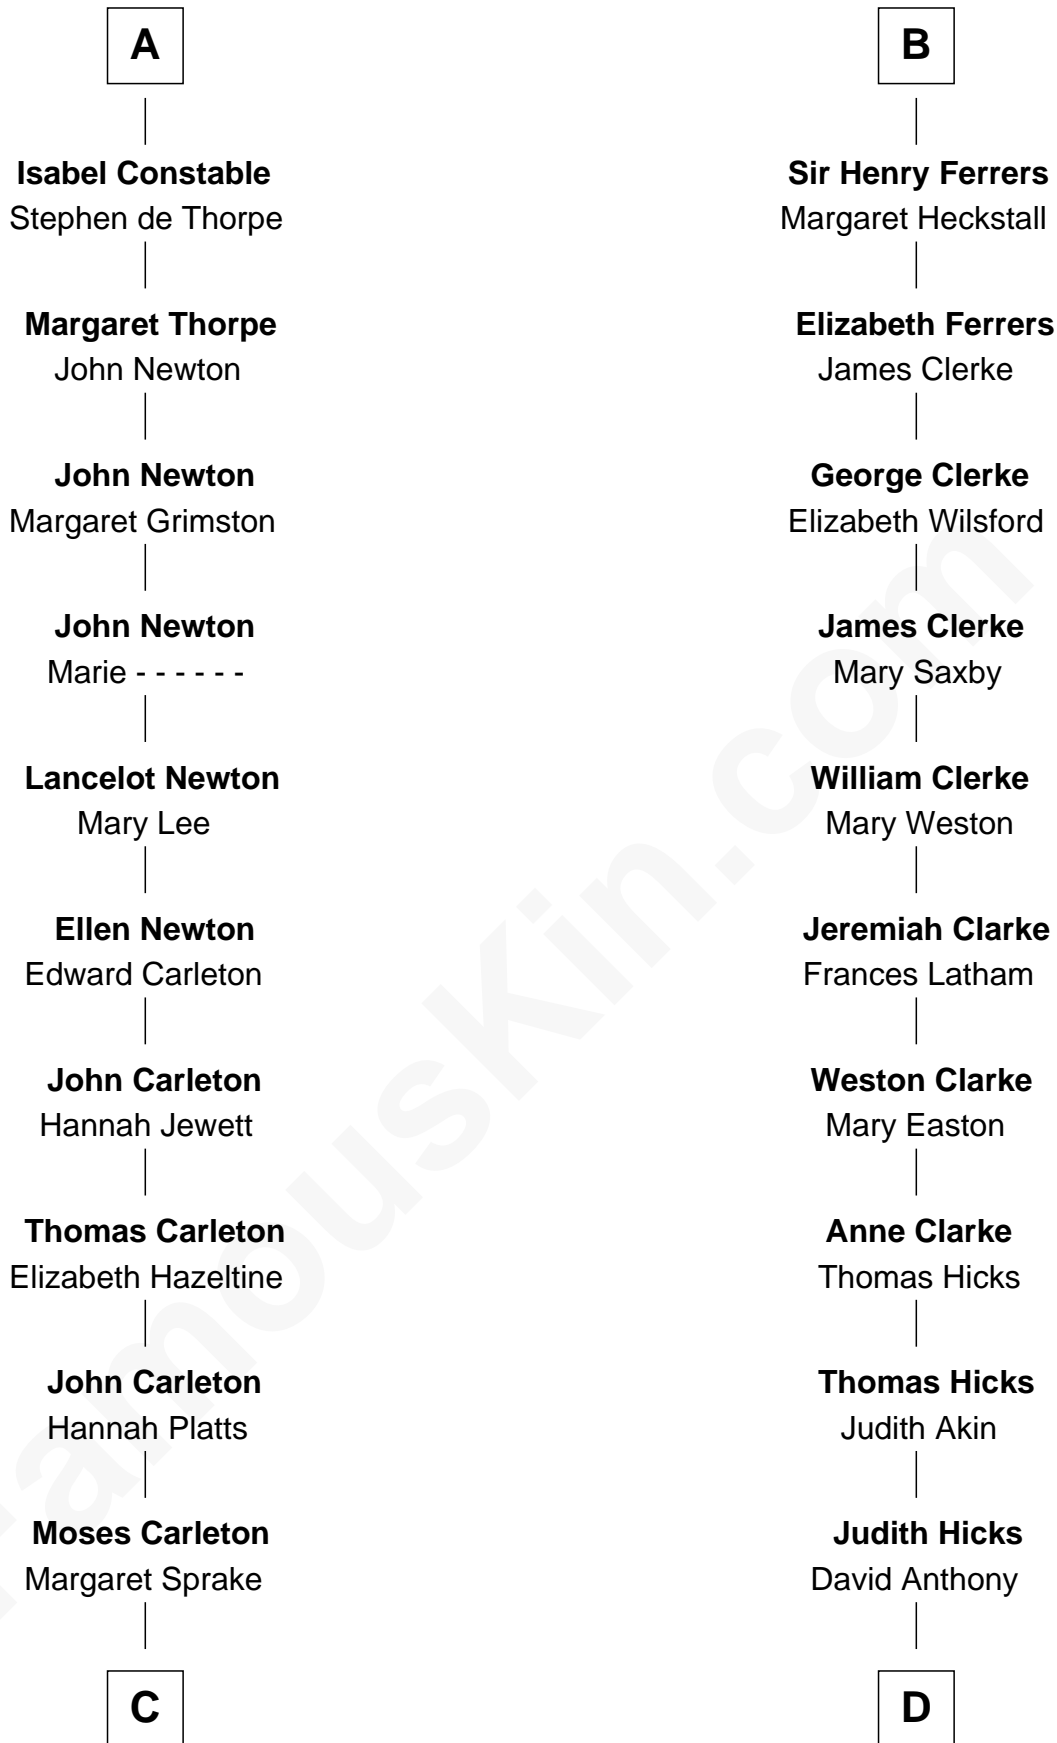

FamousKin.com Relationship Chart of

Charles A. Pillsbury

Co-Founder of C.A. Pillsbury Co.

19th cousin of

Susan B. Anthony

Women's Rights Advocate

Sir William de Ros

Lucy FitzPiers

Isabel de Aubeney

William de Ros

Maude de Vaux

Sir William de Ros

Margery de Badlesmere

Maud de Roos

John de Welles

Margery de Welles

Stephen le Scrope

Maude le Scrope

Sir Baldwin Freville

Elizabeth Freville

Sir Thomas Ferrers

B

C

Henry Carleton

Polly Greeley

Margaret Sprague Carleton

George Alfred Pillsbury

Charles A. Pillsbury

Co-Founder of C.A. Pillsbury Co.

D

Humphrey Anthony

Hannah Lapham