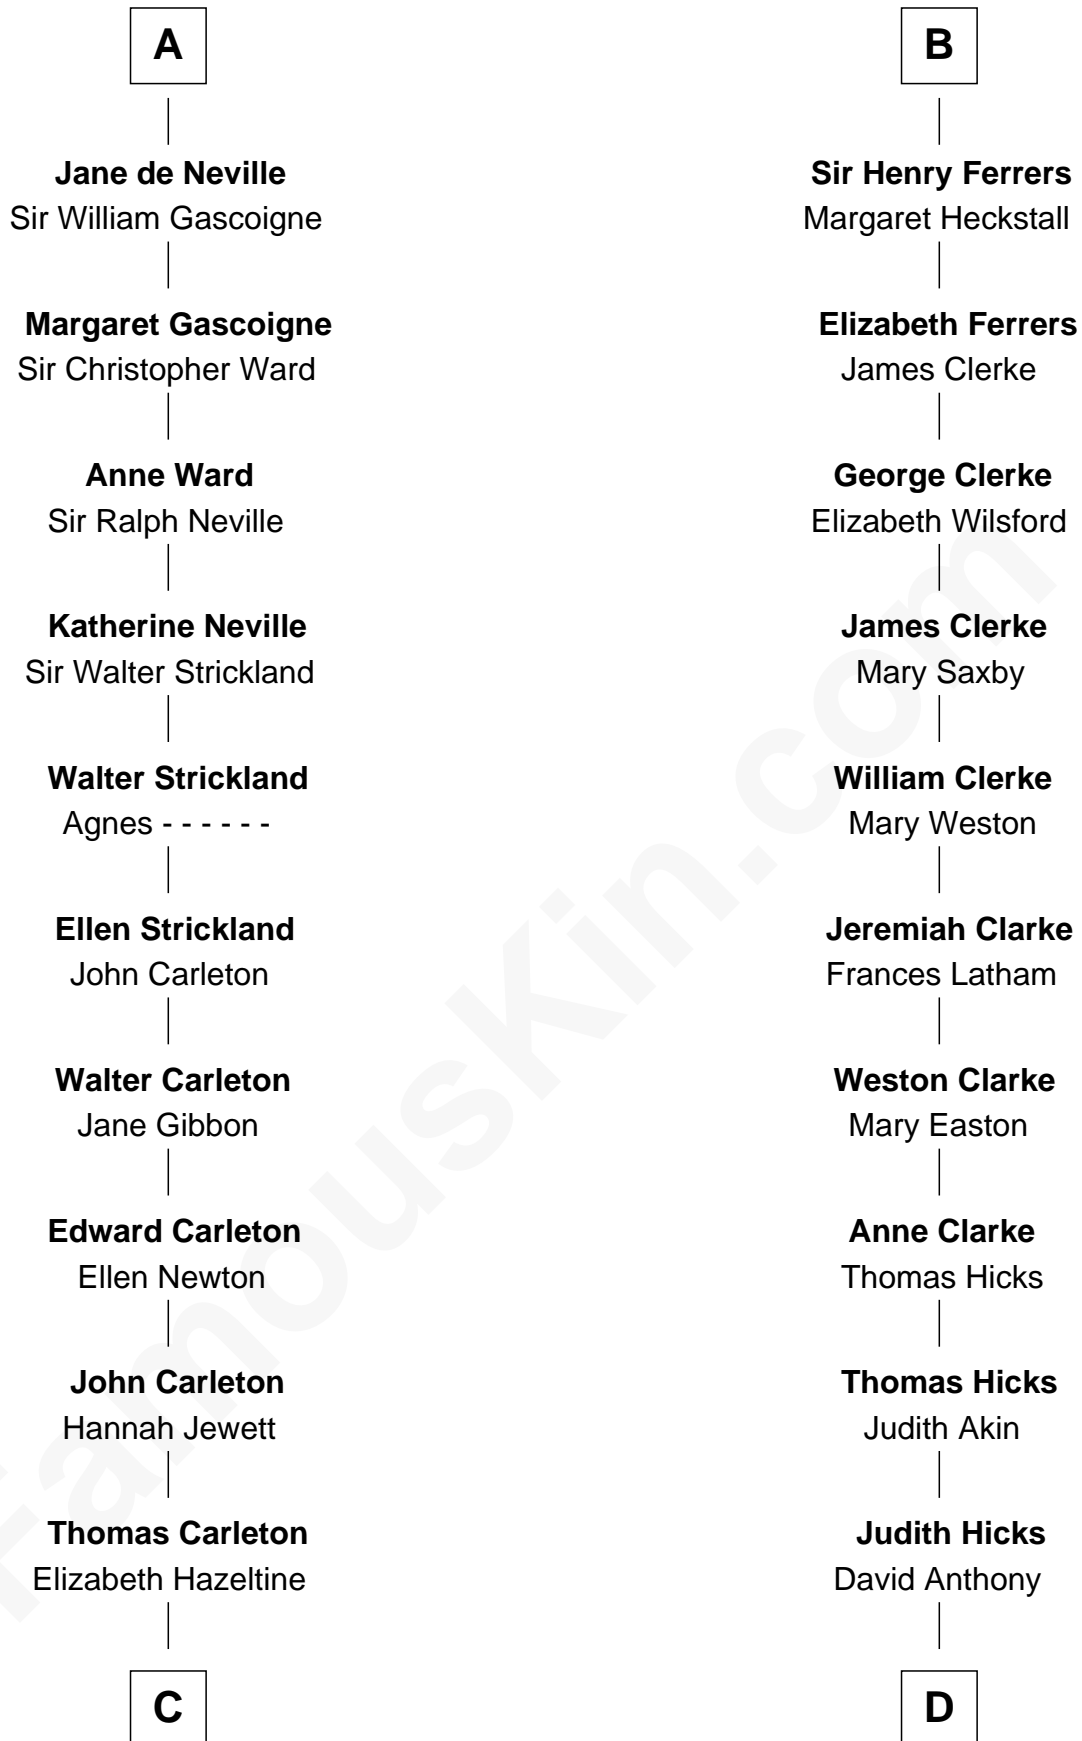

FamousKin.com Relationship Chart of

Charles A. Pillsbury

Co-Founder of C.A. Pillsbury Co.

19th cousin 2 times removed of

Susan B. Anthony

Women's Rights Advocate

Sir Humphrey de Bohun

Eleanor de Braiose

C

John Carleton
Hannah Platts

Moses Carleton
Margaret Sprake

Henry Carleton
Polly Greeley

Margaret Sprague Carleton
George Alfred Pillsbury

Charles A. Pillsbury
Co-Founder of C.A. Pillsbury Co.

D

Humphrey Anthony
Hannah Lapham

Daniel Anthony
Lucy Read

Susan B. Anthony
Women's Rights Advocate

FamousKin.com