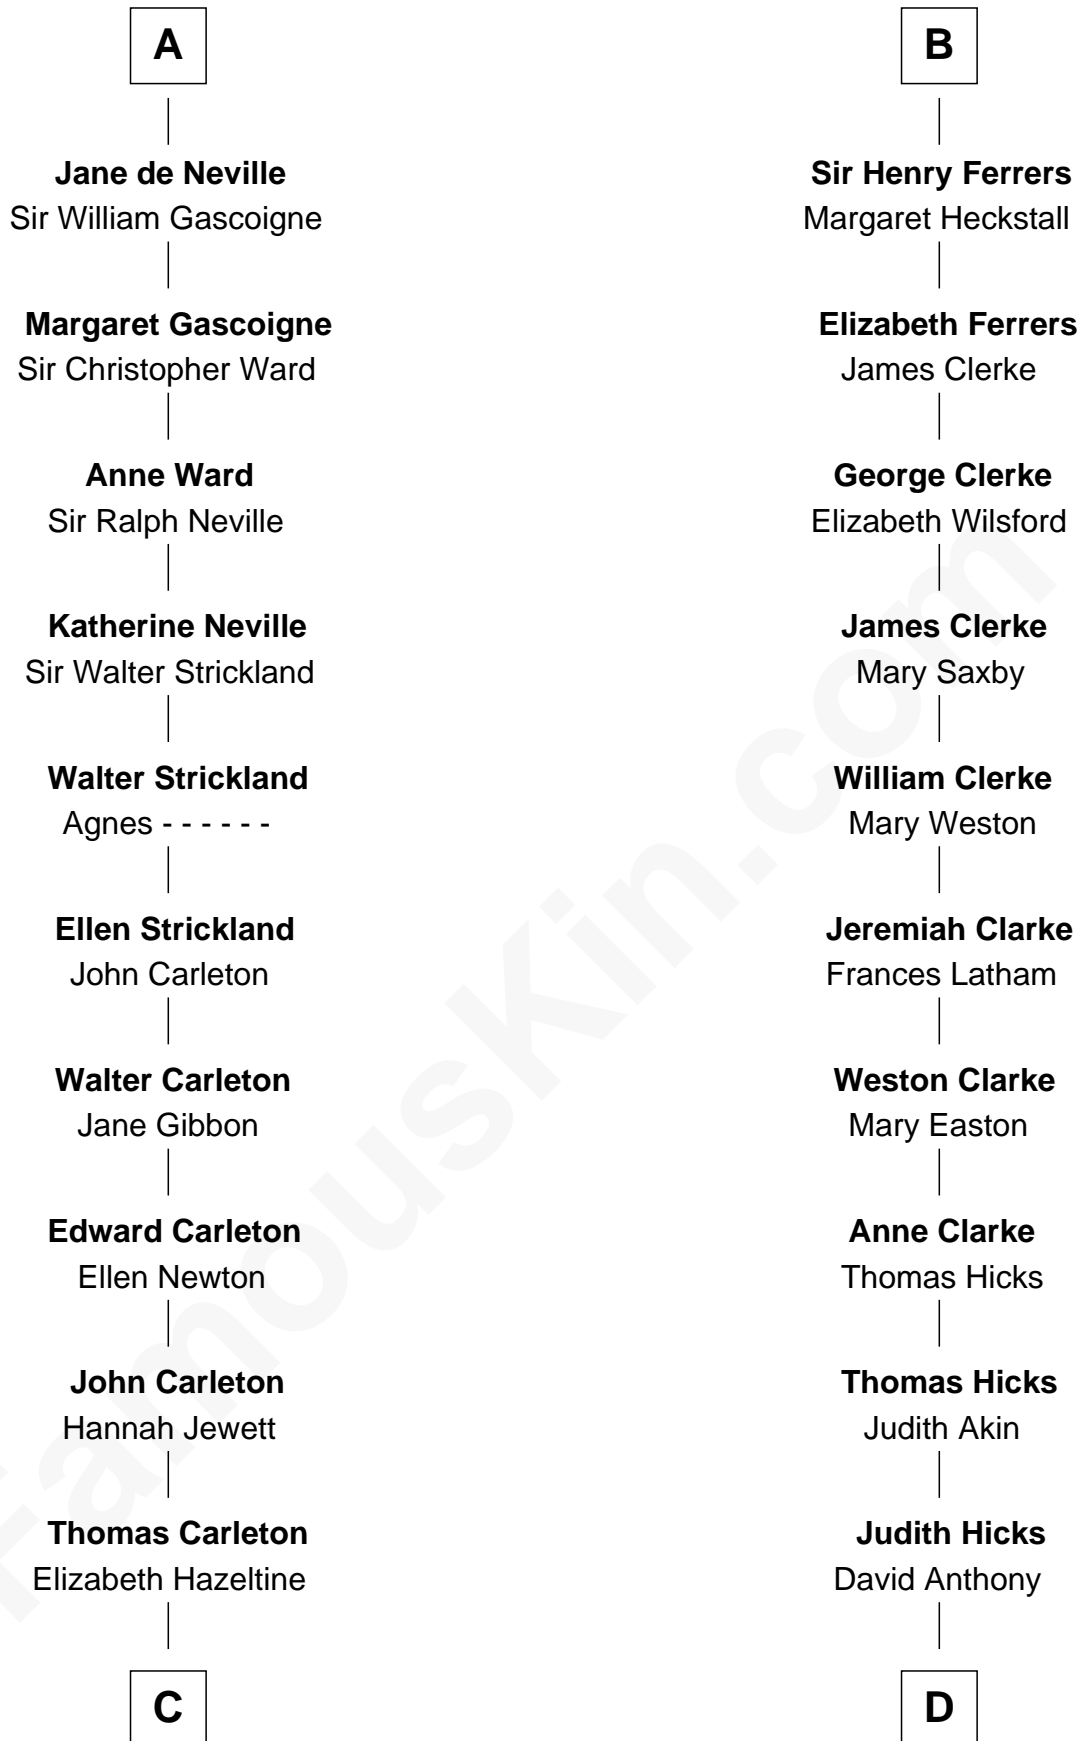

FamousKin.com Relationship Chart of

Charles A. Pillsbury

Co-Founder of C.A. Pillsbury Co.

19th cousin 2 times removed of

Susan B. Anthony

Women's Rights Advocate

Sir William de Ferrers

Margaret de Quincy

Anne Duward

Sir William de Ferrers

de Segrave

Henry de Ferrers

Isabel de Verdun

Sir William de Ferrers

Margaret de Ufford

Sir Henry de Ferrers

Joan de Poynings

Sir William Ferrers

Philippa Clifford

Sir Thomas Ferrers

Elizabeth Freville

B

C

John Carleton
Hannah Platts

Moses Carleton
Margaret Sprake

Henry Carleton
Polly Greeley

Margaret Sprague Carleton
George Alfred Pillsbury

Charles A. Pillsbury
Co-Founder of C.A. Pillsbury Co.

D

Humphrey Anthony
Hannah Lapham

Daniel Anthony
Lucy Read