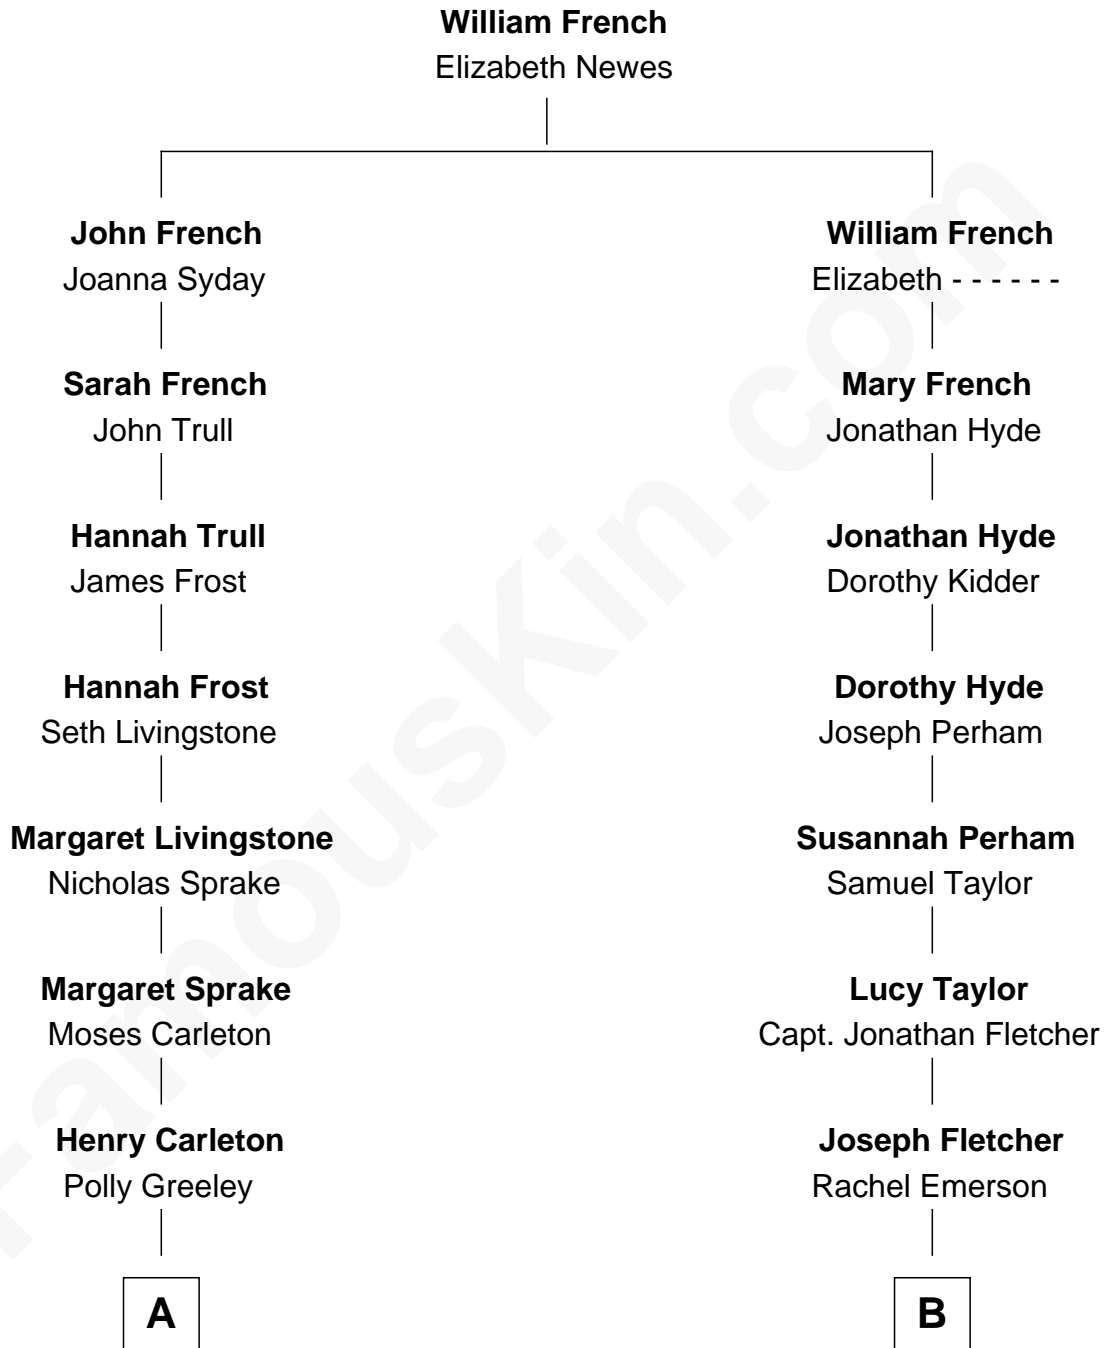

FamousKin.com Relationship Chart of

Charles A. Pillsbury

Co-Founder of C.A. Pillsbury Co.

8th cousin 3 times removed of

Dick Cheney

46th U.S. Vice-President

A

Margaret Sprague Carleton

George Alfred Pillsbury

Charles A. Pillsbury

Co-Founder of C.A. Pillsbury Co.

B

Lucy Fletcher

Elias Eaton Cheney

Samuel Fletcher Cheney

Ella A. Phillips

Thomas Herbert Cheney

Margaret E. Tyler

Richard Herbert Cheney

Marge Lorraine Dickey

Dick Cheney

46th U.S. Vice-President

FamousKin.com