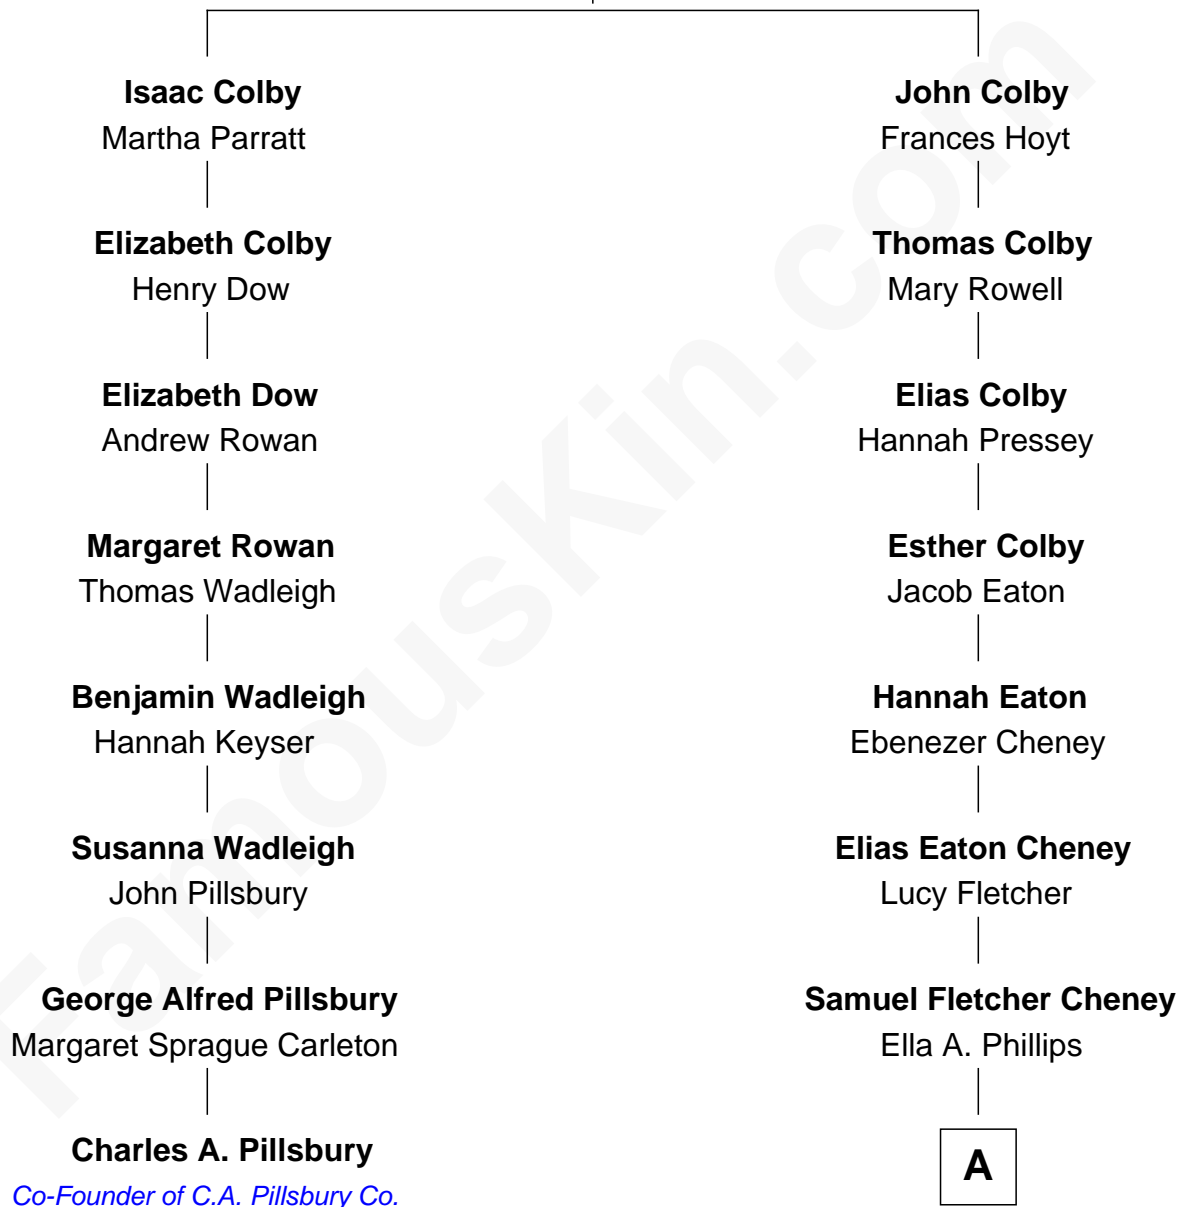

## Relationship Chart of

### Charles A. Pillsbury

*Co-Founder of C.A. Pillsbury Co.*

7th cousin 2 times removed of

**Dick Cheney**

*46th U.S. Vice-President*

**Anthony Colby**

Susanna - - - - -

**A**

Thomas Herbert Cheney

Margaret E. Tyler

Richard Herbert Cheney

Marge Lorraine Dickey

Dick Cheney

*46th U.S. Vice-President*

FamousKin.com