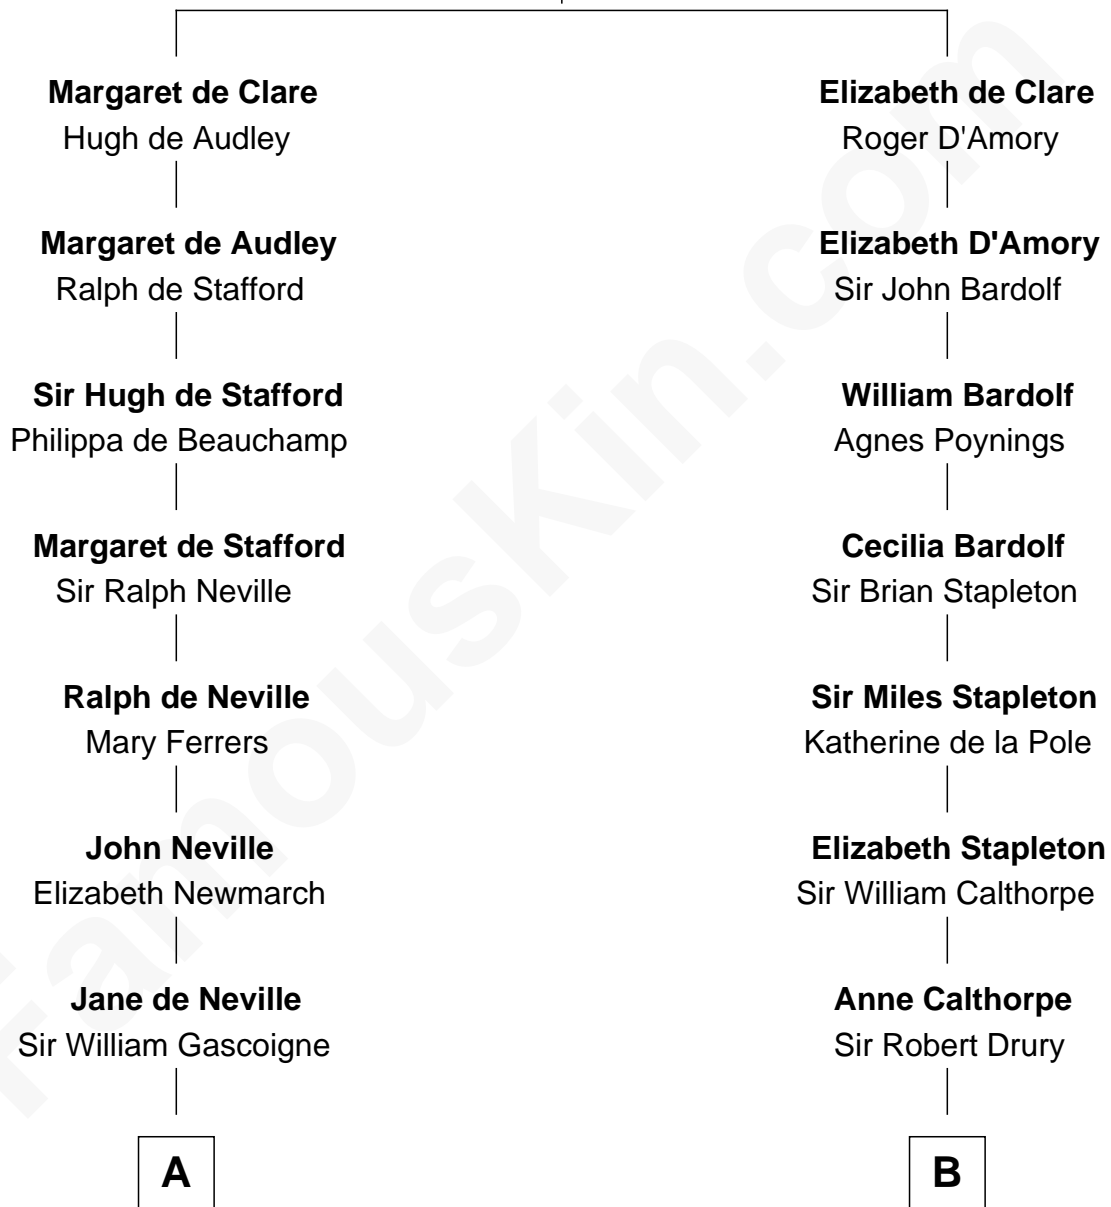

## Relationship Chart of

### Charles A. Pillsbury

Co-Founder of C.A. Pillsbury Co.

12th cousin 8 times removed of

**Rev. George Burroughs**

Executed for Witchcraft, Salem 1692

**Sir Gilbert de Clare**

Joan of Acre

**C**