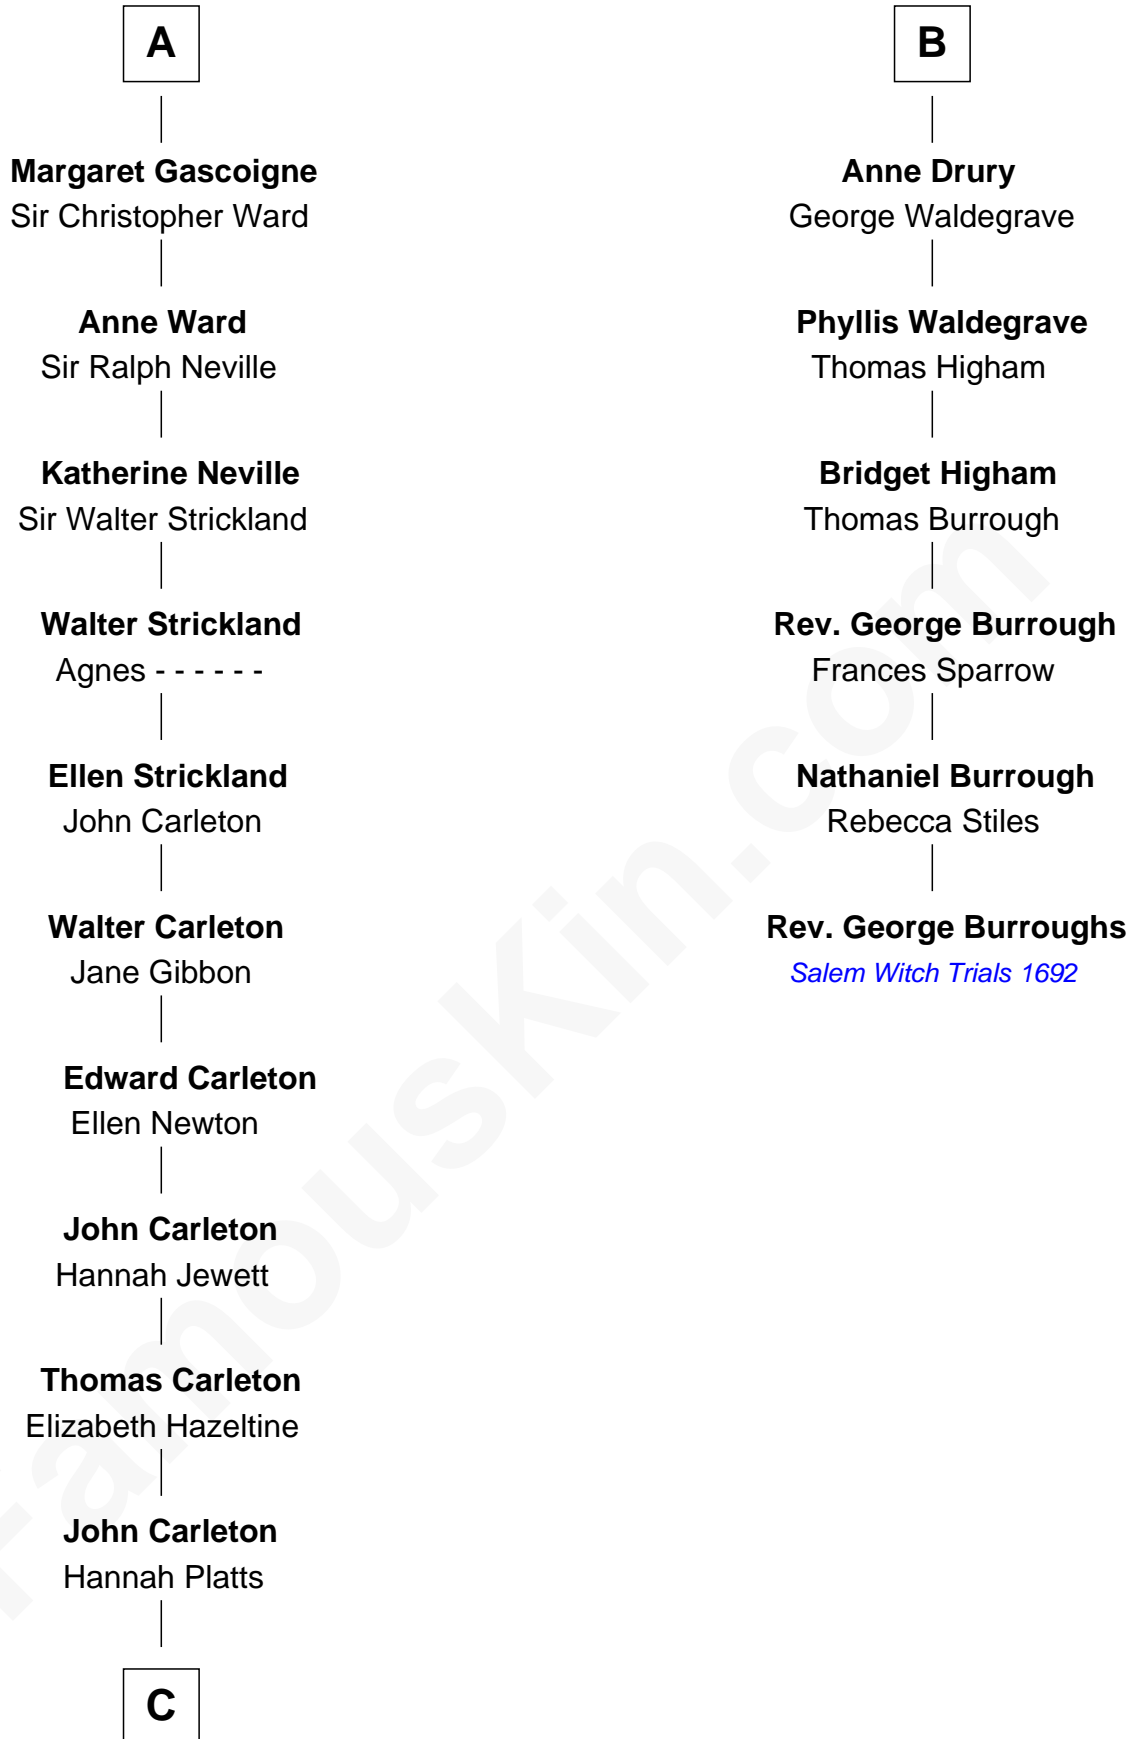

## Relationship Chart of

### Charles A. Pillsbury

Co-Founder of C.A. Pillsbury Co.

12th cousin 8 times removed of

**Rev. George Burroughs**

Executed for Witchcraft, Salem 1692

**Sir Gilbert de Clare**

Joan of Acre

**C**

—  
**Moses Carleton**

Margaret Sprake

—  
**Henry Carleton**

Polly Greeley

—  
**Margaret Sprague Carleton**

George Alfred Pillsbury

—  
**Charles A. Pillsbury**

*Co-Founder of C.A. Pillsbury Co.*