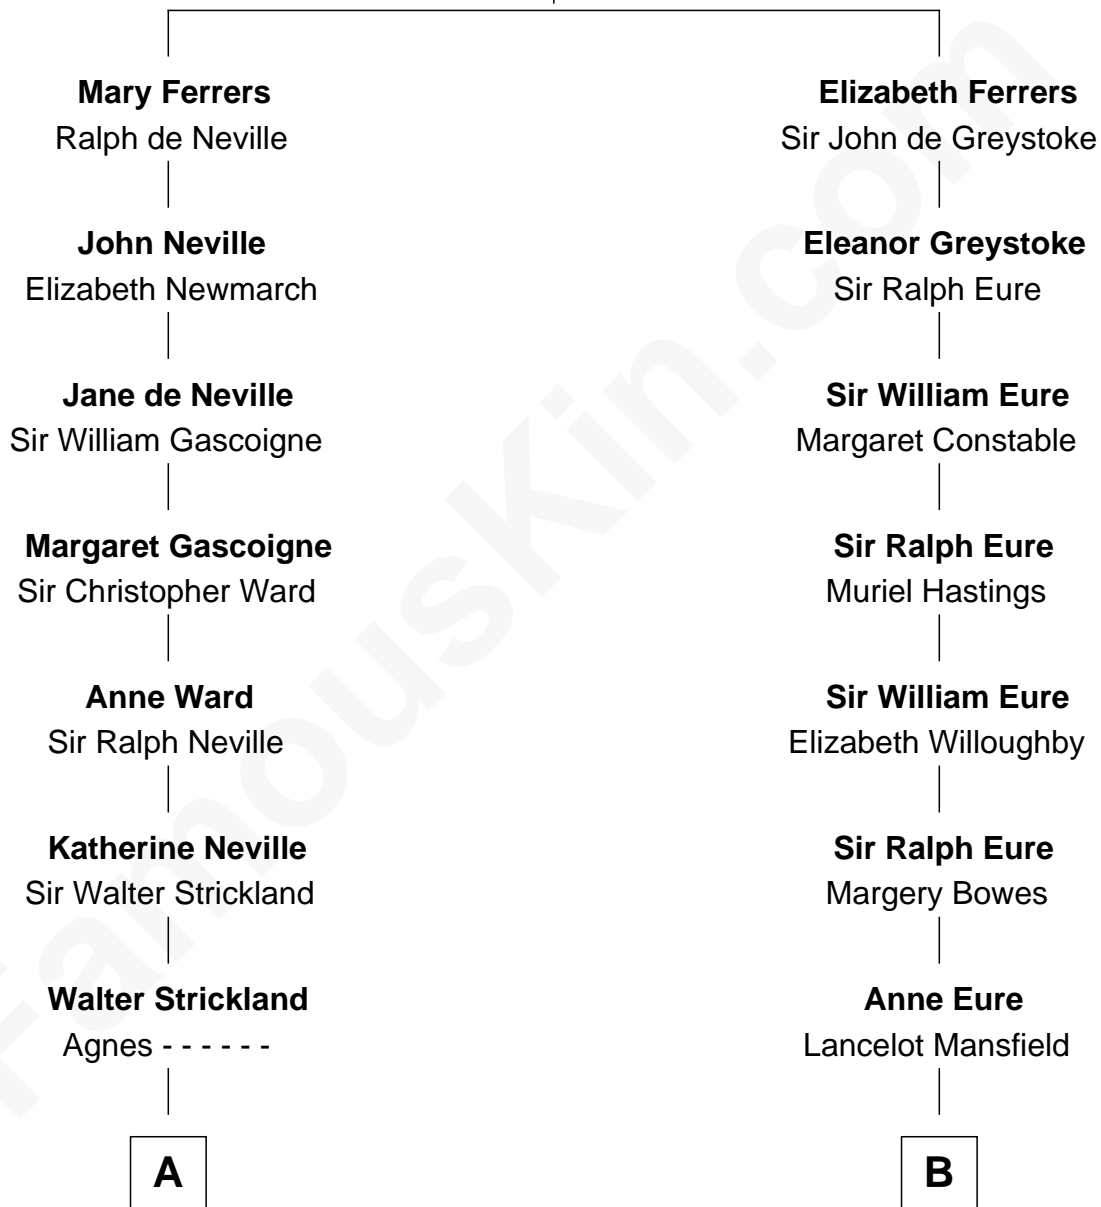

# FamousKin.com Relationship Chart of

**Charles A. Pillsbury**

*Co-Founder of C.A. Pillsbury Co.*

16th cousin 1 time removed of

**E. C. Segar**

*Cartoonist (Popeye creator)*

**Sir Robert de Ferrers**

Joan Beaufort

E. C. Segar photo by [U. S. War Stamp Council](#)