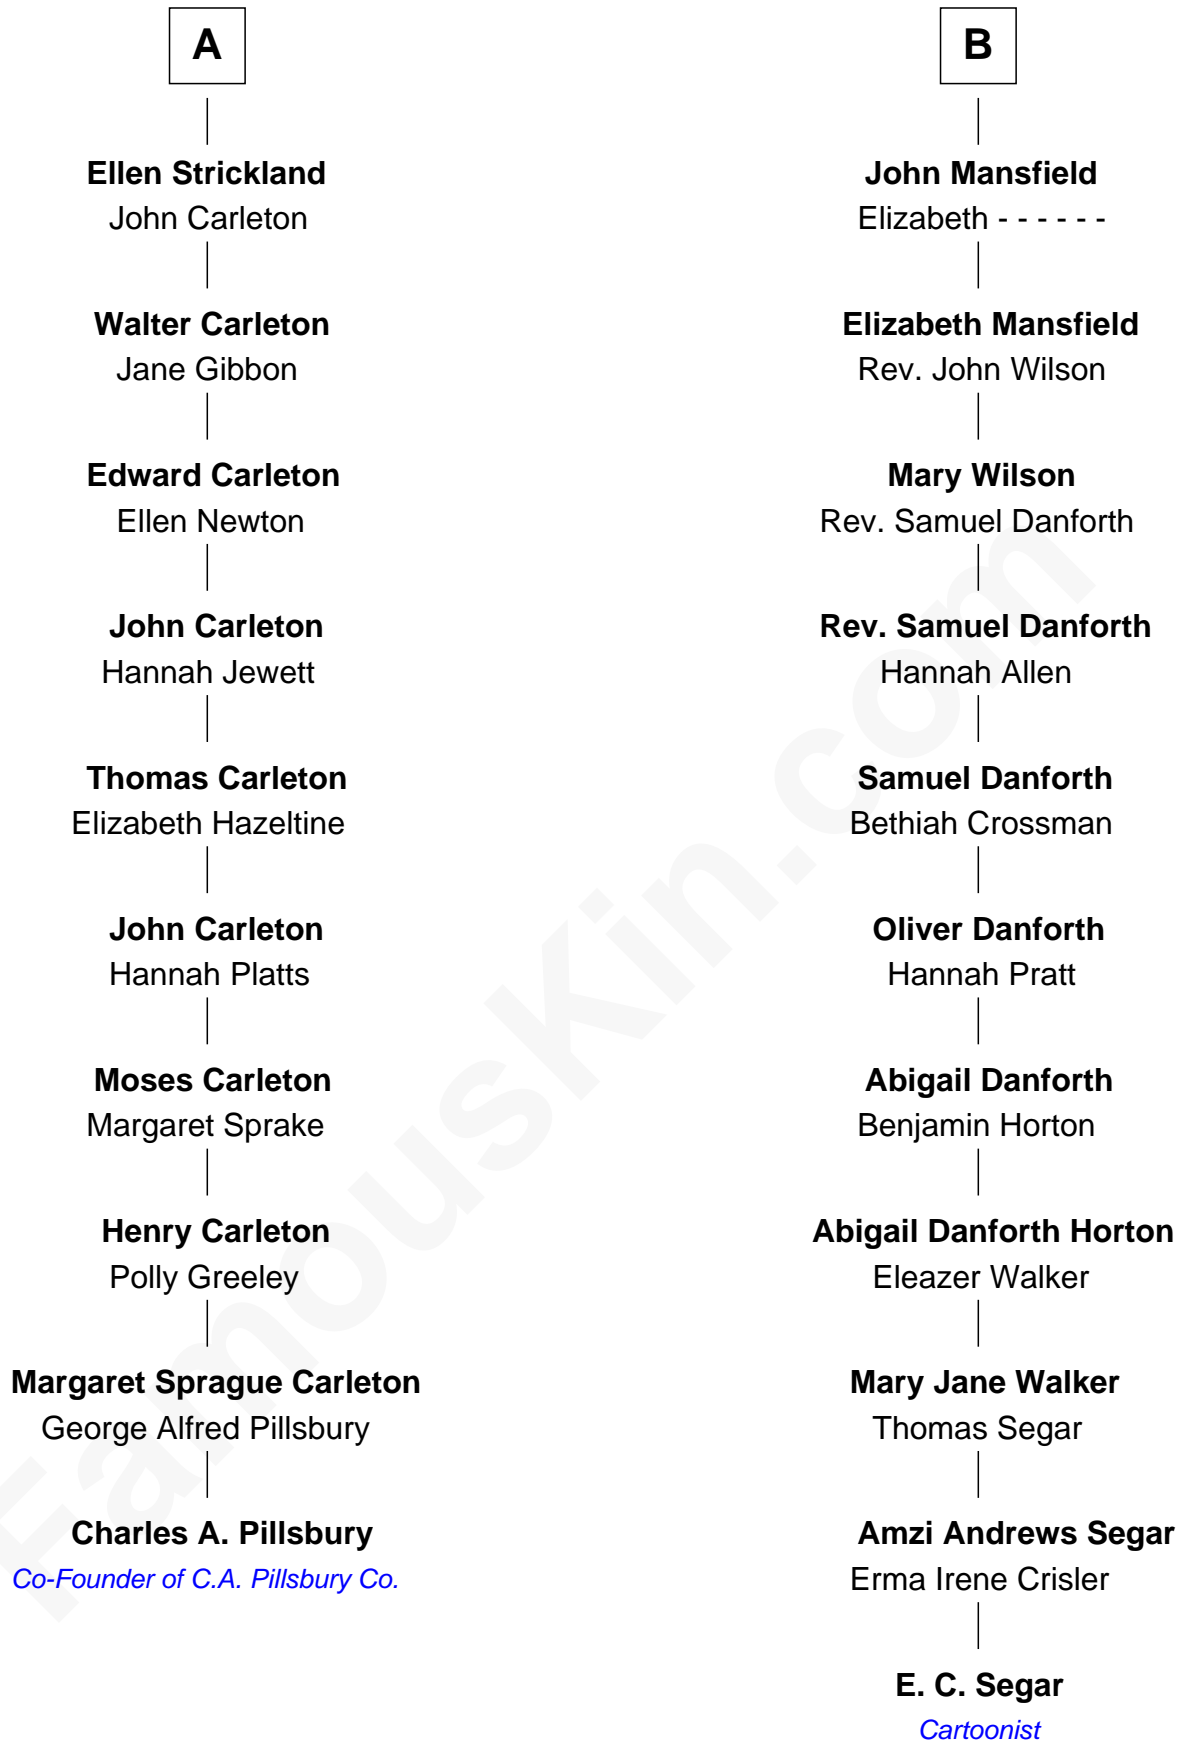

# FamousKin.com Relationship Chart of

**Charles A. Pillsbury**

*Co-Founder of C.A. Pillsbury Co.*

16th cousin 1 time removed of

**E. C. Segar**

*Cartoonist (Popeye creator)*

**Sir Robert de Ferrers**

Joan Beaufort

E. C. Segar photo by [U. S. War Stamp Council](#)