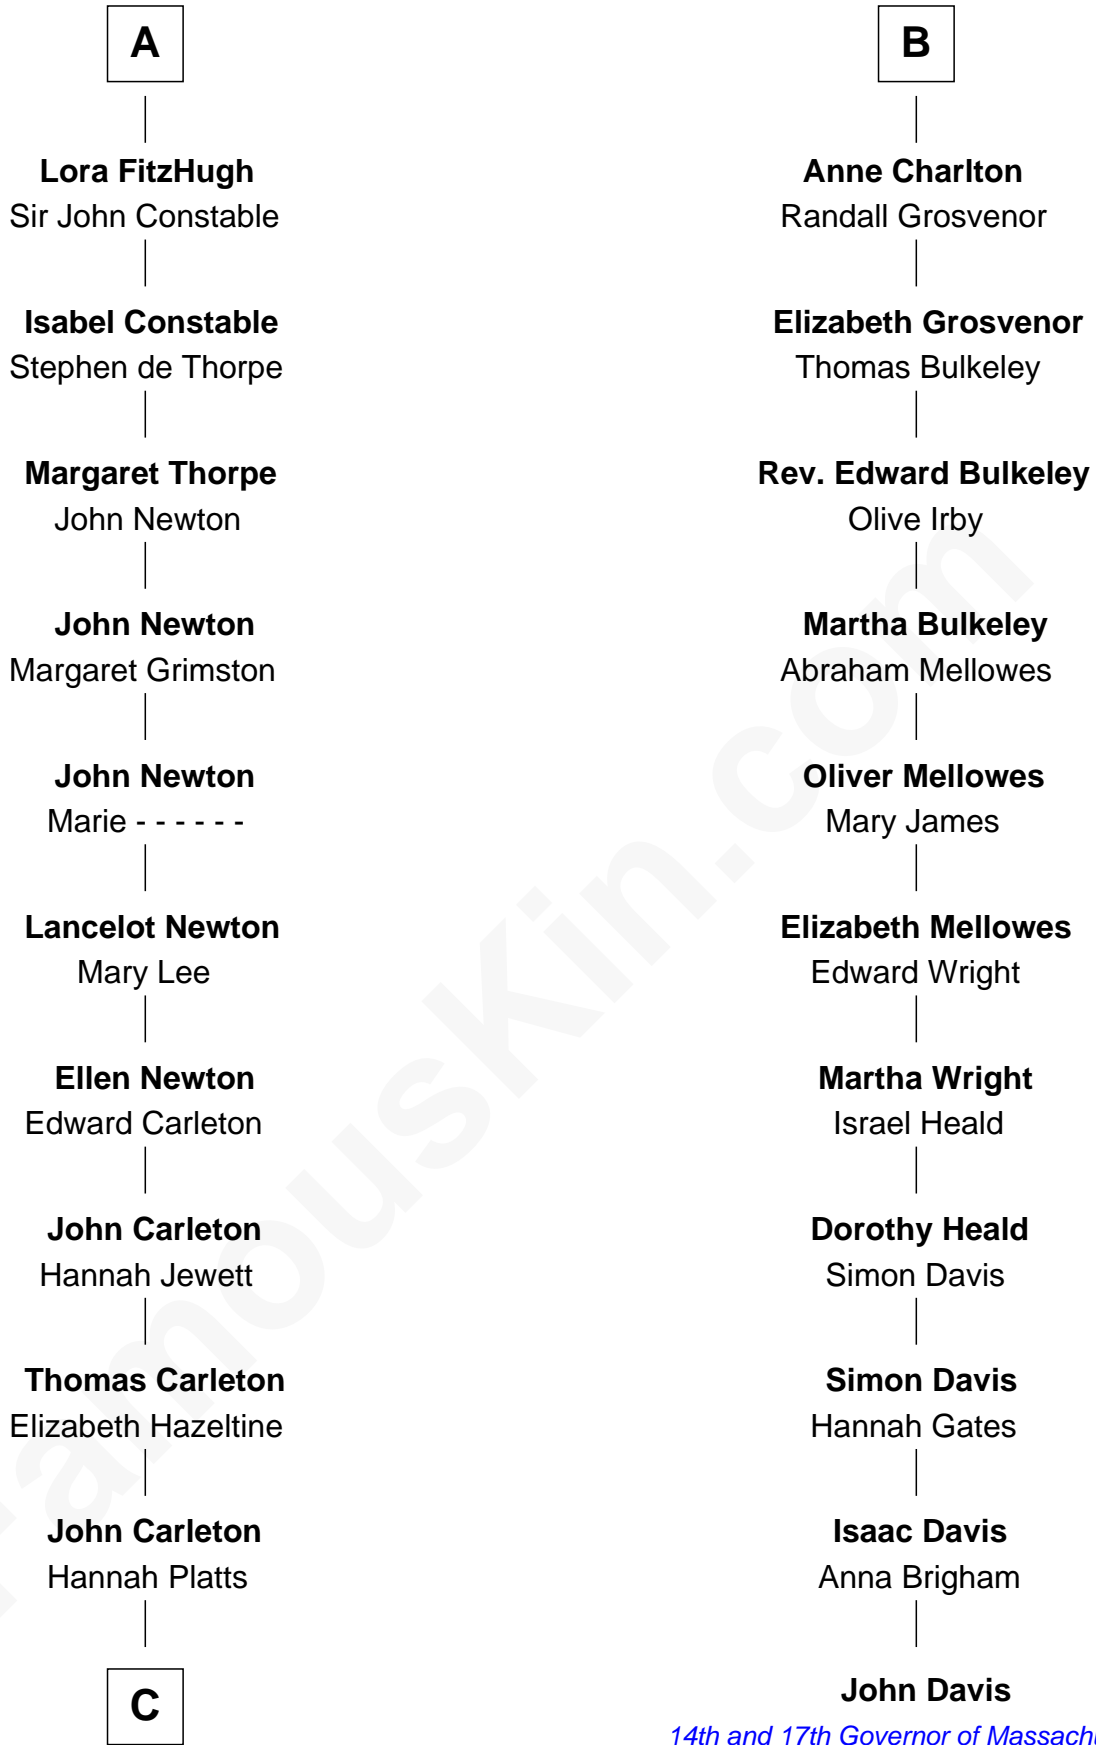

FamousKin.com Relationship Chart of

Charles A. Pillsbury

Co-Founder of C.A. Pillsbury Co.

17th cousin 3 times removed of

John Davis

14th and 17th Governor of Massachusetts

Sir Roger de Somery

Nichole d'Aubenev

C

—
Moses Carleton
Margaret Sprake

—
Henry Carleton
Polly Greeley

—
Margaret Sprague Carleton
George Alfred Pillsbury

—
Charles A. Pillsbury
Co-Founder of C.A. Pillsbury Co.

FamousKin.com